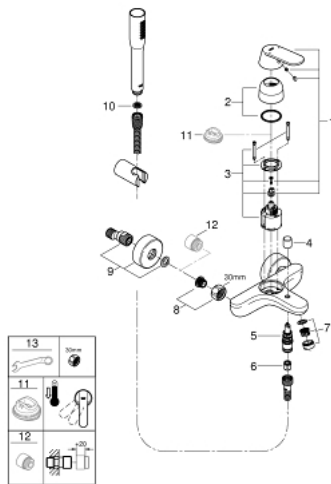

32 832 000 EUROCOSMO SINGLE-LEVER BATH MIXER 1/2"

PRODUCT DESCRIPTION

- Colour: chrome
- wall mounted
- GROHE SilkMove 46 mm ceramic cartridge
- GROHE LongLife finish
- adjustable flow rate limiter
- automatic diverter: bath/shower
- mousseur
- integrated non-return valve in shower outlet
- S-unions
- protected against backflow
- with shower set
- Euphoria Cosmopolitan hand shower (27 367)
- wall shower holder (27 056)
- shower hose Relexaflex 1500 mm 1/2" x 1/2" (28 151)

32 832 000 EUROCOSMO SINGLE-LEVER BATH MIXER 1/2"

SPARE PARTS, February 2016 – now

- 1: Lever (Spare part-nr. 46682000)
- 2: Cap (Spare part-nr. 46427000)
- 3: Cartridge (Spare part-nr. 46048000)
- 4: Diverter knob (Spare part-nr. 64309000)
- 5: Diverter (Spare part-nr. 65655000)
- 6: Non-return valve (Spare part-nr. 08565000)
- 7: Mousseur (Spare part-nr. 13952000)
- 8: Screw connection 1/2" (Spare part-nr. 45044000)
- 9: S-union (Spare part-nr. 12662000)
- 10: Dirt strainer (Spare part-nr. 0700200M)
- 11: Temperature limiter (Spare part-nr. 46308000)*
- 12: Extension 3/4", 20 mm (Spare part-nr. 0713000M)*
- 13: Special spanner (Spare part-nr. 19377000)*