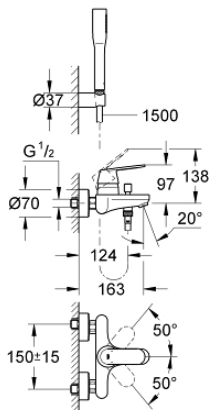

32 832 000 EUROCOSMO SINGLE-LEVER BATH MIXER 1/2"

PRODUCT DESCRIPTION

- Colour: chrome
- wall mounted
- GROHE SilkMove 46 mm ceramic cartridge
- GROHE LongLife finish
- adjustable flow rate limiter
- automatic diverter: bath/shower
- mousseur
- integrated non-return valve in shower outlet
- S-unions
- protected against backflow
- with shower set
- Euphoria Cosmopolitan hand shower (27 367)
- wall shower holder (27 056)
- shower hose Relexaflex 1500 mm 1/2" x 1/2" (28 151)

32 832 000 EUROCOSMO SINGLE-LEVER BATH MIXER 1/2"

SPARE PARTS, February 2016 – now

- 1: Lever (Spare part-nr. 46682000)
- 2: Cap (Spare part-nr. 46427000)
- 3: Cartridge (Spare part-nr. 46048000)
- 4: Diverter knob (Spare part-nr. 64309000)
- 5: Diverter (Spare part-nr. 65655000)
- 6: Non-return valve (Spare part-nr. 08565000)
- 7: Mousseur (Spare part-nr. 13952000)
- 8: Screw connection 1/2" (Spare part-nr. 45044000)
- 9: S-union (Spare part-nr. 12662000)
- 10: Dirt strainer (Spare part-nr. 0700200M)
- 11: Temperature limiter (Spare part-nr. 46308000)*
- 12: Extension 3/4", 20 mm (Spare part-nr. 0713000M)*
- 13: Special spanner (Spare part-nr. 19377000)*