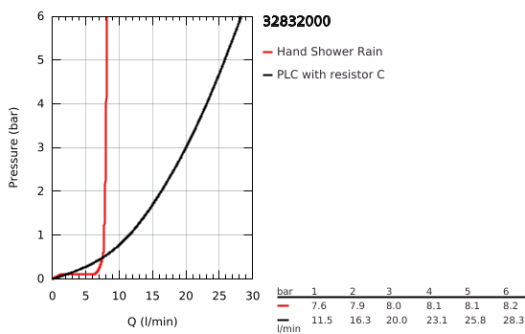

32 832 000 EUROCOSMO SINGLE-LEVER BATH MIXER 1/2"

PRODUCT DESCRIPTION

- Colour: chrome
- wall mounted
- GROHE SilkMove 46 mm ceramic cartridge
- GROHE LongLife finish
- adjustable flow rate limiter
- automatic diverter: bath/shower
- mousseur
- integrated non-return valve in shower outlet
- S-unions
- protected against backflow
- with shower set
- Euphoria Cosmopolitan hand shower (27 367)
- wall shower holder (27 056)
- shower hose Relexaflex 1500 mm 1/2" x 1/2" (28 151)

32 832 000 EUROCOSMO SINGLE-LEVER BATH MIXER 1/2"

SPARE PARTS, February 2016 – now

- 1: Lever (Spare part-nr. 46682000)
- 2: Cap (Spare part-nr. 46427000)
- 3: Cartridge (Spare part-nr. 46048000)
- 4: Diverter knob (Spare part-nr. 64309000)
- 5: Diverter (Spare part-nr. 65655000)
- 6: Non-return valve (Spare part-nr. 08565000)
- 7: Mousseur (Spare part-nr. 13952000)
- 8: Screw connection 1/2" (Spare part-nr. 45044000)
- 9: S-union (Spare part-nr. 12662000)
- 10: Dirt strainer (Spare part-nr. 0700200M)
- 11: Temperature limiter (Spare part-nr. 46308000)*
- 12: Extension 3/4", 20 mm (Spare part-nr. 0713000M)*
- 13: Special spanner (Spare part-nr. 19377000)*