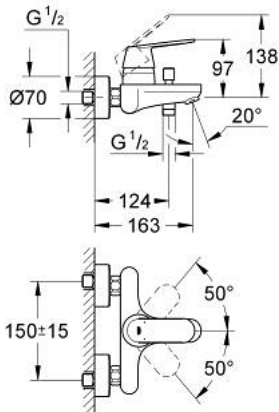

### 32 831 000 EUROCOSMO SINGLE-LEVER BATH MIXER 1/2"

**PRODUCT DESCRIPTION**

- Colour: chrome
- wall mounted
- GROHE SilkMove 46 mm ceramic cartridge
- GROHE LongLife finish
- adjustable flow rate limiter
- automatic diverter: bath/shower
- mousseur
- integrated non-return valve in shower outlet
- S-unions
- protected against backflow

## 32 831 000 EUROCOSMO SINGLE-LEVER BATH MIXER 1/2"

### SPARE PARTS, September 2015 – now

- 1: Lever (Spare part-nr. 46682000)
- 2: Cap (Spare part-nr. 46427000)
- 3: Cartridge (Spare part-nr. 46048000)
- 4: Diverter knob (Spare part-nr. 64309000)
- 5: Diverter (Spare part-nr. 65655000)
- 6: Non-return valve (Spare part-nr. 08565000)
- 7: Mousseur (Spare part-nr. 13952000)
- 8: S-union (Spare part-nr. 12662000)
- 9: Screw connection 1/2" (Spare part-nr. 45044000)
- 10: Temperature limiter (Spare part-nr. 46308000)\*
- 11: Extension 3/4", 20 mm (Spare part-nr. 0713000M)\*