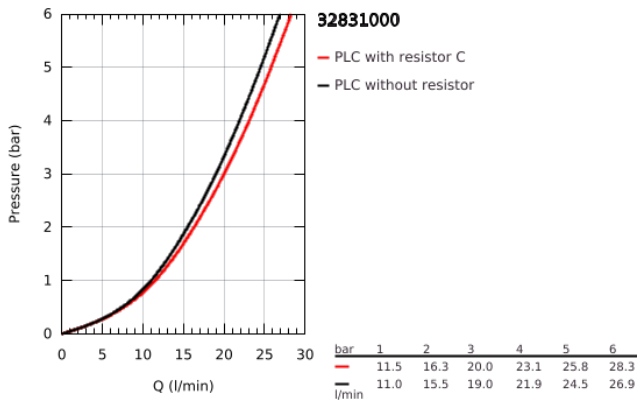

### 32 831 000 EUROCOSMO SINGLE-LEVER BATH MIXER 1/2"

**PRODUCT DESCRIPTION**

- Colour: chrome
- wall mounted
- GROHE SilkMove 46 mm ceramic cartridge
- GROHE LongLife finish
- adjustable flow rate limiter
- automatic diverter: bath/shower
- mousseur
- integrated non-return valve in shower outlet
- S-unions
- protected against backflow