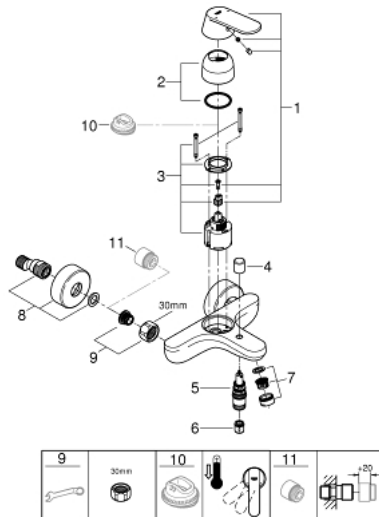

### 32 831 000 EUROCOSMO SINGLE-LEVER BATH MIXER 1/2"

**PRODUCT DESCRIPTION**

- Colour: chrome
- wall mounted
- GROHE SilkMove 46 mm ceramic cartridge
- GROHE LongLife finish
- adjustable flow rate limiter
- automatic diverter: bath/shower
- mousseur
- integrated non-return valve in shower outlet
- S-unions
- protected against backflow

## 32 831 000 EUROCOSMO SINGLE-LEVER BATH MIXER 1/2"

### SPARE PARTS, September 2015 – now

- 1: Lever (Spare part-nr. 46682000)
- 2: Cap (Spare part-nr. 46427000)
- 3: Cartridge (Spare part-nr. 46048000)
- 4: Diverter knob (Spare part-nr. 64309000)
- 5: Diverter (Spare part-nr. 65655000)
- 6: Non-return valve (Spare part-nr. 08565000)
- 7: Mousseur (Spare part-nr. 13952000)
- 8: S-union (Spare part-nr. 12662000)
- 9: Screw connection 1/2" (Spare part-nr. 45044000)
- 10: Temperature limiter (Spare part-nr. 46308000)\*
- 11: Extension 3/4", 20 mm (Spare part-nr. 0713000M)\*