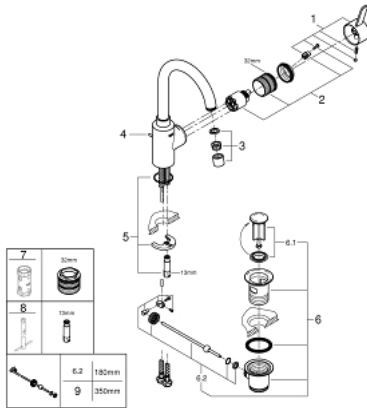

32 830 001 **EUROCOSMO SINGLE-LEVER BASIN MIXER 1/2"**
L-SIZE

PRODUCT DESCRIPTION

- Colour: chrome
- GROHE SilkMove 35 mm ceramic cartridge
- adjustable flow rate limiter
- GROHE LongLife finish
- Protected Water Ways no contact of water with lead or nickel inside the tap
- GROHE FastFixation installation system
- mousseur
- swivel tubular spout
- pop-up waste set 1 1/4"
- flexible connection hoses

32 830 001 **EUROCOSMO SINGLE-LEVER BASIN MIXER 1/2"**
L-SIZE

SPARE PARTS, August 2017 – now

- 1: Lever (Spare part-nr. 46683000)
 - 2: Cartridge (Spare part-nr. 46374000)
 - 3: Mousseur (Spare part-nr. 48418000)
 - 4: Pop-up rod (Spare part-nr. 46739000)
 - 5: Shank mounting kit (Spare part-nr. 46671000)
 - 6: Waste set 1 1/4" (Spare part-nr. 28910000)
 - 6.1: Plug (Spare part-nr. 07182000)
 - 6.2: Eccentric rod (Spare part-nr. 07052000)
 - 7: Socket Spanner (Spare part-nr. 19332000)*
 - 8: Mounting wrench (Spare part-nr. 19017000)*
 - 9: Eccentric rod (Spare part-nr. 07341000)*
- * Optional accessories