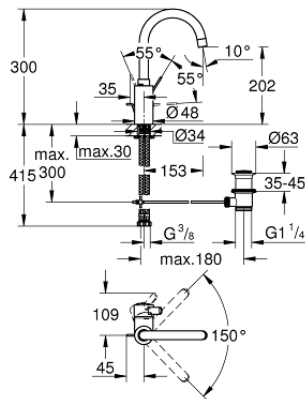

32 830 001 **EUROCOSMO SINGLE-LEVER BASIN MIXER 1/2"**
L-SIZE

PRODUCT DESCRIPTION

- Colour: chrome
- GROHE SilkMove 35 mm ceramic cartridge
- adjustable flow rate limiter
- GROHE LongLife finish
- Protected Water Ways no contact of water with lead or nickel inside the tap
- GROHE FastFixation installation system
- mousseur
- swivel tubular spout
- pop-up waste set 1 1/4"
- flexible connection hoses

32 830 001 **EUROCOSMO SINGLE-LEVER BASIN MIXER 1/2"**
L-SIZE

SPARE PARTS, August 2017 – now

- 1: Lever (Spare part-nr. 46683000)
 - 2: Cartridge (Spare part-nr. 46374000)
 - 3: Mousseur (Spare part-nr. 48418000)
 - 4: Pop-up rod (Spare part-nr. 46739000)
 - 5: Shank mounting kit (Spare part-nr. 46671000)
 - 6: Waste set 1 1/4" (Spare part-nr. 28910000)
 - 6.1: Plug (Spare part-nr. 07182000)
 - 6.2: Eccentric rod (Spare part-nr. 07052000)
 - 7: Socket Spanner (Spare part-nr. 19332000)*
 - 8: Mounting wrench (Spare part-nr. 19017000)*
 - 9: Eccentric rod (Spare part-nr. 07341000)*
- * Optional accessories