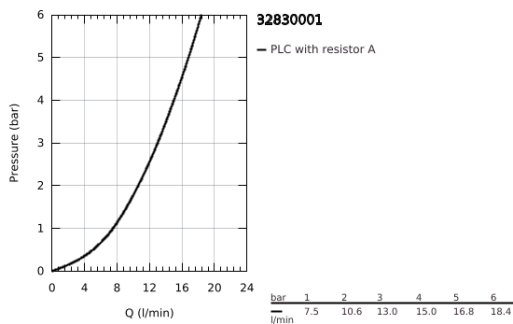

32 830 001 **EUROCOSMO SINGLE-LEVER BASIN MIXER 1/2"**
L-SIZE

PRODUCT DESCRIPTION

- Colour: chrome
- GROHE SilkMove 35 mm ceramic cartridge
- adjustable flow rate limiter
- GROHE LongLife finish
- Protected Water Ways no contact of water with lead or nickel inside the tap
- GROHE FastFixation installation system
- mousseur
- swivel tubular spout
- pop-up waste set 1 1/4"
- flexible connection hoses

32 830 001 **EUROCOSMO SINGLE-LEVER BASIN MIXER 1/2"**
L-SIZE

SPARE PARTS, August 2017 – now

- 1: Lever (Spare part-nr. 46683000)
 - 2: Cartridge (Spare part-nr. 46374000)
 - 3: Mousseur (Spare part-nr. 48418000)
 - 4: Pop-up rod (Spare part-nr. 46739000)
 - 5: Shank mounting kit (Spare part-nr. 46671000)
 - 6: Waste set 1 1/4" (Spare part-nr. 28910000)
 - 6.1: Plug (Spare part-nr. 07182000)
 - 6.2: Eccentric rod (Spare part-nr. 07052000)
 - 7: Socket Spanner (Spare part-nr. 19332000)*
 - 8: Mounting wrench (Spare part-nr. 19017000)*
 - 9: Eccentric rod (Spare part-nr. 07341000)*
- * Optional accessories