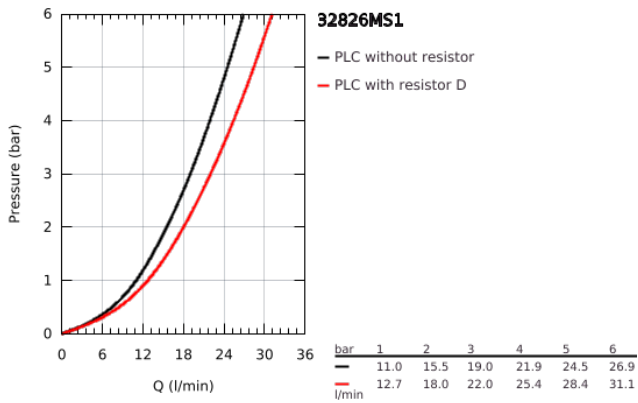

32 826 MS1 ALLURE SINGLE-LEVER BATH MIXER 1/2" EXPOSED

PRODUCT DESCRIPTION

- Colour: satin steel
- wall mounted
- GROHE SilkMove 35 mm ceramic cartridge
- GROHE LongLife finish
- adjustable flow rate limiter
- automatic diverter: bath/shower
- cast spout
- mousseur
- shower bottom outlet with integrated non return-valve
- covered S-unions
- protected against backflow

32 826 MS1 ALLURE SINGLE-LEVER BATH MIXER 1/2" EXPOSED

SPARE PARTS, October 2022 – now

- 1: Screw coupling (Spare part-nr. 46460000)
- 2: Cartridge (Spare part-nr. 46374000)
- 3: Mousseur (Spare part-nr. 13926000)
- 4: Non-return valve (Spare part-nr. 08565000)
- 5: diverter (Spare part-nr. 48451MS0)
- 6: Extension set 1/2", 30 mm (Spare part-nr. 46238000)*
- 7: Socket Spanner (Spare part-nr. 19332000)*