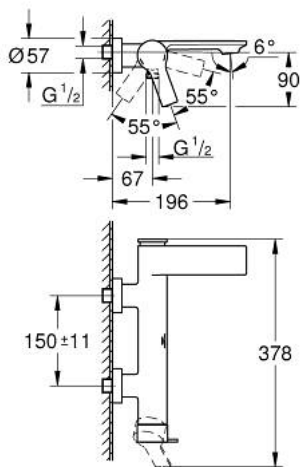

32 826 MS1 ALLURE SINGLE-LEVER BATH MIXER 1/2" EXPOSED

PRODUCT DESCRIPTION

- Colour: satin steel
- wall mounted
- GROHE SilkMove 35 mm ceramic cartridge
- GROHE LongLife finish
- adjustable flow rate limiter
- automatic diverter: bath/shower
- cast spout
- mousseur
- shower bottom outlet with integrated non return-valve
- covered S-unions
- protected against backflow

32 826 MS1 ALLURE SINGLE-LEVER BATH MIXER 1/2" EXPOSED

SPARE PARTS, October 2022 – now

- 1: Screw coupling (Spare part-nr. 46460000)
- 2: Cartridge (Spare part-nr. 46374000)
- 3: Mousseur (Spare part-nr. 13926000)
- 4: Non-return valve (Spare part-nr. 08565000)
- 5: diverter (Spare part-nr. 48451MS0)
- 6: Extension set 1/2", 30 mm (Spare part-nr. 46238000)*
- 7: Socket Spanner (Spare part-nr. 19332000)*