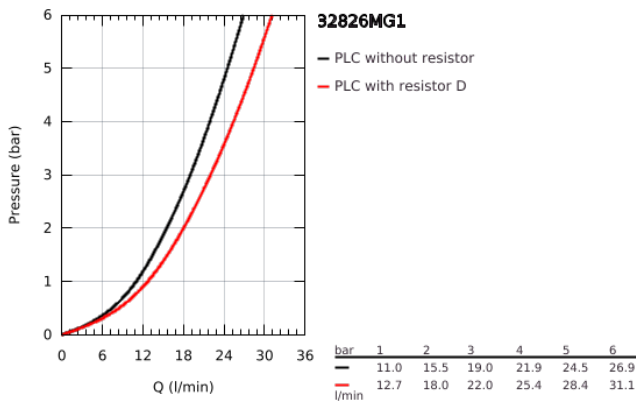

32 826 MG1 ALLURE SINGLE-LEVER BATH MIXER 1/2" EXPOSED

PRODUCT DESCRIPTION

- Colour: satin graphite
- wall mounted
- GROHE SilkMove 35 mm ceramic cartridge
- GROHE LongLife finish
- adjustable flow rate limiter
- automatic diverter: bath/shower
- cast spout
- mousseur
- shower bottom outlet with integrated non return-valve
- covered S-unions
- protected against backflow

32 826 MG1 ALLURE SINGLE-LEVER BATH MIXER 1/2" EXPOSED

SPARE PARTS, October 2022 – now

- 1: Screw coupling (Spare part-nr. 46460000)
- 2: Cartridge (Spare part-nr. 46374000)
- 3: Mousseur (Spare part-nr. 13926000)
- 4: Non-return valve (Spare part-nr. 08565000)
- 5: diverter (Spare part-nr. 48451MG0)
- 6: Extension set 1/2", 30 mm (Spare part-nr. 46238000)*
- 7: Socket Spanner (Spare part-nr. 19332000)*