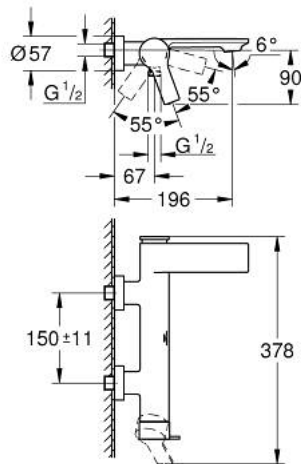

32 826 MG1 ALLURE SINGLE-LEVER BATH MIXER 1/2" EXPOSED

PRODUCT DESCRIPTION

- Colour: satin graphite
- wall mounted
- GROHE SilkMove 35 mm ceramic cartridge
- GROHE LongLife finish
- adjustable flow rate limiter
- automatic diverter: bath/shower
- cast spout
- mousseur
- shower bottom outlet with integrated non return-valve
- covered S-unions
- protected against backflow

32 826 MG1 ALLURE SINGLE-LEVER BATH MIXER 1/2" EXPOSED

SPARE PARTS, October 2022 – now

- 1: Screw coupling (Spare part-nr. 46460000)
- 2: Cartridge (Spare part-nr. 46374000)
- 3: Mousseur (Spare part-nr. 13926000)
- 4: Non-return valve (Spare part-nr. 08565000)
- 5: diverter (Spare part-nr. 48451MG0)
- 6: Extension set 1/2", 30 mm (Spare part-nr. 46238000)*
- 7: Socket Spanner (Spare part-nr. 19332000)*