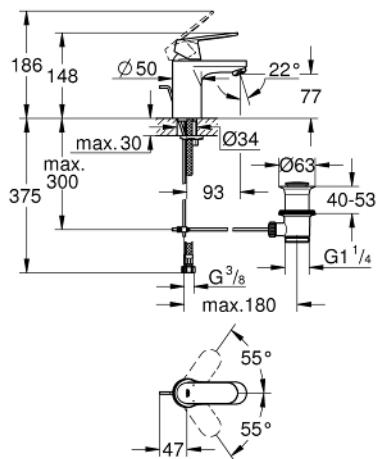

32 825 00E EUROCOSMO SINGLE-LEVER BASIN MIXER 1/2"
S-SIZE

PRODUCT DESCRIPTION

- Colour: chrome
- GROHE SilkMove 35 mm ceramic cartridge
- adjustable flow rate limiter
- temperature limiter
- GROHE LongLife finish
- GROHE EcoJoy - less water, perfect flow
- maximum flow rate (at 3 bar): 5 l/min
- SpeedClean mousseur
- GROHE FastFixation installation system
- pop-up waste set 1 1/4"
- flexible connection hoses

32 825 00E EUROCOSMO SINGLE-LEVER BASIN MIXER 1/2" S-SIZE

SPARE PARTS, August 2017 – now

- 1: Lever (Spare part-nr. 46681000)
- 2: Cap (Spare part-nr. 46492000)
- 3: Screw coupling (Spare part-nr. 46460000)
- 4: Cartridge (Spare part-nr. 46374000)
- 5: Flow straightener (Spare part-nr. 13955000)
- 6: Pop-up rod (Spare part-nr. 46739000)
- 7: Shank mounting kit (Spare part-nr. 46671000)
- 8: Waste set 1 1/4" (Spare part-nr. 28910000)
- 8.1: Plug (Spare part-nr. 07182000)
- 8.2: Eccentric rod (Spare part-nr. 07052000)
- 9: Mounting wrench (Spare part-nr. 19017000)*
- 10: Socket Spanner (Spare part-nr. 19332000)*
- 11: Eccentric rod (Spare part-nr. 07341000)*