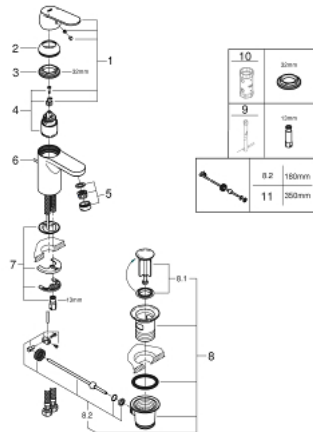

32 825 00E EUROCOSMO SINGLE-LEVER BASIN MIXER 1/2"
S-SIZE

PRODUCT DESCRIPTION

- Colour: chrome
- GROHE SilkMove 35 mm ceramic cartridge
- adjustable flow rate limiter
- temperature limiter
- GROHE LongLife finish
- GROHE EcoJoy - less water, perfect flow
- maximum flow rate (at 3 bar): 5 l/min
- SpeedClean mousseur
- GROHE FastFixation installation system
- pop-up waste set 1 1/4"
- flexible connection hoses

32 825 00E EUROCOSMO SINGLE-LEVER BASIN MIXER 1/2" S-SIZE

SPARE PARTS, August 2017 – now

- 1: Lever (Spare part-nr. 46681000)
- 2: Cap (Spare part-nr. 46492000)
- 3: Screw coupling (Spare part-nr. 46460000)
- 4: Cartridge (Spare part-nr. 46374000)
- 5: Flow straightener (Spare part-nr. 13955000)
- 6: Pop-up rod (Spare part-nr. 46739000)
- 7: Shank mounting kit (Spare part-nr. 46671000)
- 8: Waste set 1 1/4" (Spare part-nr. 28910000)
- 8.1: Plug (Spare part-nr. 07182000)
- 8.2: Eccentric rod (Spare part-nr. 07052000)
- 9: Mounting wrench (Spare part-nr. 19017000)*
- 10: Socket Spanner (Spare part-nr. 19332000)*
- 11: Eccentric rod (Spare part-nr. 07341000)*