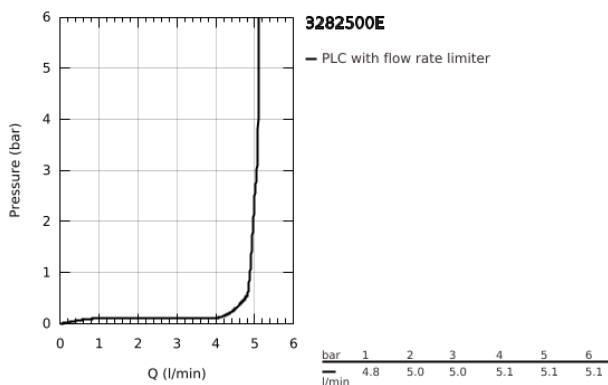

32 825 00E EUROCOSMO SINGLE-LEVER BASIN MIXER 1/2"
S-SIZE

PRODUCT DESCRIPTION

- Colour: chrome
- GROHE SilkMove 35 mm ceramic cartridge
- adjustable flow rate limiter
- temperature limiter
- GROHE LongLife finish
- GROHE EcoJoy - less water, perfect flow
- maximum flow rate (at 3 bar): 5 l/min
- SpeedClean mousseur
- GROHE FastFixation installation system
- pop-up waste set 1 1/4"
- flexible connection hoses

32 825 00E EUROCOSMO SINGLE-LEVER BASIN MIXER 1/2" S-SIZE

SPARE PARTS, August 2017 – now

- 1: Lever (Spare part-nr. 46681000)
- 2: Cap (Spare part-nr. 46492000)
- 3: Screw coupling (Spare part-nr. 46460000)
- 4: Cartridge (Spare part-nr. 46374000)
- 5: Flow straightener (Spare part-nr. 13955000)
- 6: Pop-up rod (Spare part-nr. 46739000)
- 7: Shank mounting kit (Spare part-nr. 46671000)
- 8: Waste set 1 1/4" (Spare part-nr. 28910000)
- 8.1: Plug (Spare part-nr. 07182000)
- 8.2: Eccentric rod (Spare part-nr. 07052000)
- 9: Mounting wrench (Spare part-nr. 19017000)*
- 10: Socket Spanner (Spare part-nr. 19332000)*
- 11: Eccentric rod (Spare part-nr. 07341000)*