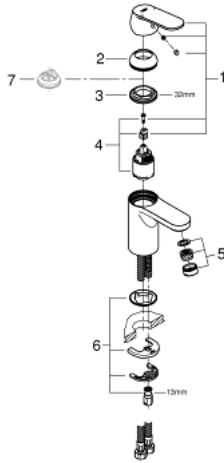

32 824 000 **EUROCOSMO SINGLE-LEVER BASIN MIXER 1/2"**
S-SIZE

PRODUCT DESCRIPTION

- Colour: chrome
- GROHE SilkMove 35 mm ceramic cartridge
- adjustable flow rate limiter
- adjustable minimum flow rate 2.5 l/min
- GROHE LongLife finish
- GROHE FastFixation installation system
- mousseur
- smooth body
- flexible connection hoses

32 824 000 **EUROCOSMO SINGLE-LEVER BASIN MIXER 1/2"**
S-SIZE

9	32mm
8	13mm
7	

SPARE PARTS, August 2009 – now

- 1: Lever (Spare part-nr. 46681000)
- 2: Cap (Spare part-nr. 46492000)
- 3: Screw coupling (Spare part-nr. 46460000)
- 4: Cartridge (Spare part-nr. 46374000)
- 5: Mousseur (Spare part-nr. 13929000)
- 6: Shank mounting kit (Spare part-nr. 46671000)
- 7: Temperature limiter (Spare part-nr. 46375000)*
- 8: Mounting wrench (Spare part-nr. 19017000)*
- 9: Socket Spanner (Spare part-nr. 19332000)*