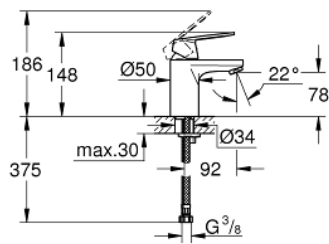

32 824 000 **EUROCOSMO SINGLE-LEVER BASIN MIXER 1/2"**
S-SIZE

PRODUCT DESCRIPTION

- Colour: chrome
- GROHE SilkMove 35 mm ceramic cartridge
- adjustable flow rate limiter
- adjustable minimum flow rate 2.5 l/min
- GROHE LongLife finish
- GROHE FastFixation installation system
- mousseur
- smooth body
- flexible connection hoses

32 824 000 **EUROCOSMO SINGLE-LEVER BASIN MIXER 1/2"**
S-SIZE

9	32mm
8	13mm
7	

SPARE PARTS, August 2009 – now

- 1: Lever (Spare part-nr. 46681000)
- 2: Cap (Spare part-nr. 46492000)
- 3: Screw coupling (Spare part-nr. 46460000)
- 4: Cartridge (Spare part-nr. 46374000)
- 5: Mousseur (Spare part-nr. 13929000)
- 6: Shank mounting kit (Spare part-nr. 46671000)
- 7: Temperature limiter (Spare part-nr. 46375000)*
- 8: Mounting wrench (Spare part-nr. 19017000)*
- 9: Socket Spanner (Spare part-nr. 19332000)*