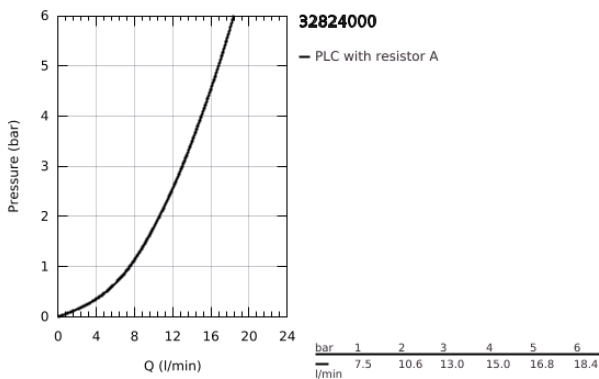

32 824 000 **EUROCOSMO SINGLE-LEVER BASIN MIXER 1/2"**
S-SIZE

PRODUCT DESCRIPTION

- Colour: chrome
- GROHE SilkMove 35 mm ceramic cartridge
- adjustable flow rate limiter
- adjustable minimum flow rate 2.5 l/min
- GROHE LongLife finish
- GROHE FastFixation installation system
- mousseur
- smooth body
- flexible connection hoses

32 824 000 **EUROCOSMO SINGLE-LEVER BASIN MIXER 1/2"**
S-SIZE

9	32mm
8	13mm
7	

SPARE PARTS, August 2009 – now

- 1: Lever (Spare part-nr. 46681000)
- 2: Cap (Spare part-nr. 46492000)
- 3: Screw coupling (Spare part-nr. 46460000)
- 4: Cartridge (Spare part-nr. 46374000)
- 5: Mousseur (Spare part-nr. 13929000)
- 6: Shank mounting kit (Spare part-nr. 46671000)
- 7: Temperature limiter (Spare part-nr. 46375000)*
- 8: Mounting wrench (Spare part-nr. 19017000)*
- 9: Socket Spanner (Spare part-nr. 19332000)*