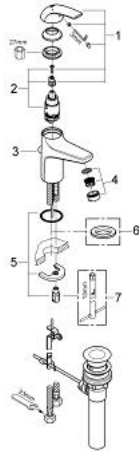

32 805 000 BAUCURVE SINGLE-LEVER BASIN MIXER 1/2"

SPARE PARTS, August 2009 – now

- 1: Lever (Spare part-nr. 46699000)
- 2: Cartridge (Spare part-nr. 46580000)
- 3: Pop-up rod (Spare part-nr. 06329000)
- 4: Mousseur (Spare part-nr. 13952000)
- 5: Shank mounting kit (Spare part-nr. 46249000)
- 6: Base plate (Spare part-nr. 48052000)*
- 7: Mounting wrench (Spare part-nr. 19017000)*

* Optional accessories