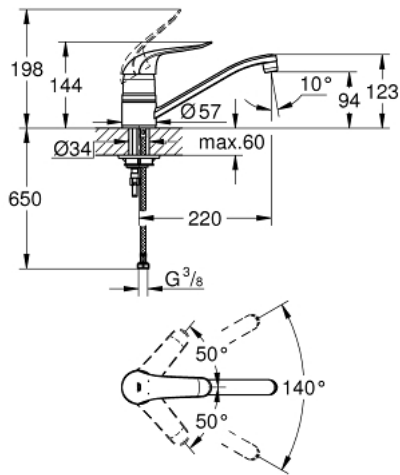

32 787 000 EUROECO SPECIAL SINGLE-LEVER SINK MIXER 1/2"

**PRODUCT DESCRIPTION**

- Colour: chrome
- GROHE LongLife finish
- GROHE SilkMove 46 mm ceramic cartridge
- adjustable flow rate limiter
- adjustable temperature limiter
- swivel tubular spout
- lever length 120 mm
- flexible connection hoses
- maximum flow rate (at 3 bar): 8 l/min

32 787 000 **EUROECO SPECIAL SINGLE-LEVER SINK MIXER 1/2"**

**SPARE PARTS**, August 2018 – now

- 1: Lever 120 mm (Spare part-nr. 46688000)
- 2: Cap (Spare part-nr. 01734000)
- 3: Temperature limiter (Spare part-nr. 46375000)
- 4: Cartridge (Spare part-nr. 46048000)
- 5: Seal kit (Spare part-nr. 46077000)
- 6: Tube spout for Eurodisc (Spare part-nr. 06410000)
- 7: Flow straightener (Spare part-nr. 13959000)
- 8: Shank mounting kit (Spare part-nr. 46249000)
- 9: Support plate (Spare part-nr. 05334000)
- 10: Lever 115 mm (Spare part-nr. 32870000)\*
- 11: Mounting wrench (Spare part-nr. 19017000)\*