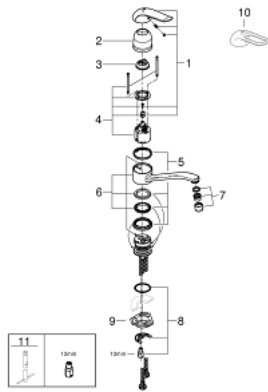

32 787 000 EUROECO SPECIAL SINGLE-LEVER SINK MIXER 1/2"

**PRODUCT DESCRIPTION**

- Colour: chrome
- GROHE LongLife finish
- GROHE SilkMove 46 mm ceramic cartridge
- adjustable flow rate limiter
- adjustable temperature limiter
- swivel tubular spout
- lever length 120 mm
- flexible connection hoses
- maximum flow rate (at 3 bar): 8 l/min

32 787 000 **EUROECO SPECIAL SINGLE-LEVER SINK MIXER 1/2"**

**SPARE PARTS**, August 2018 – now

- 1: Lever 120 mm (Spare part-nr. 46688000)
- 2: Cap (Spare part-nr. 01734000)
- 3: Temperature limiter (Spare part-nr. 46375000)
- 4: Cartridge (Spare part-nr. 46048000)
- 5: Seal kit (Spare part-nr. 46077000)
- 6: Tube spout for Eurodisc (Spare part-nr. 06410000)
- 7: Flow straightener (Spare part-nr. 13959000)
- 8: Shank mounting kit (Spare part-nr. 46249000)
- 9: Support plate (Spare part-nr. 05334000)
- 10: Lever 115 mm (Spare part-nr. 32870000)\*
- 11: Mounting wrench (Spare part-nr. 19017000)\*