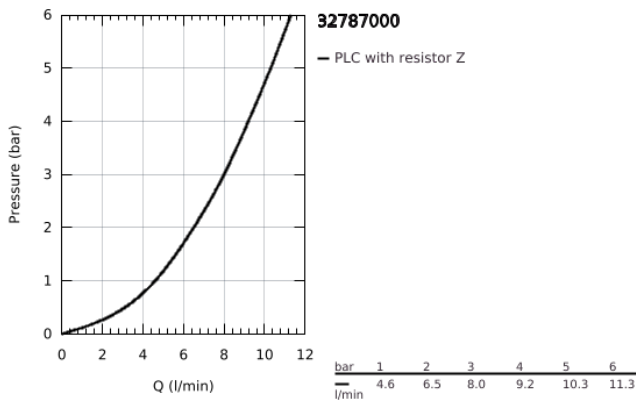

32 787 000 EUROECO SPECIAL SINGLE-LEVER SINK MIXER 1/2"

**PRODUCT DESCRIPTION**

- Colour: chrome
- GROHE LongLife finish
- GROHE SilkMove 46 mm ceramic cartridge
- adjustable flow rate limiter
- adjustable temperature limiter
- swivel tubular spout
- lever length 120 mm
- flexible connection hoses
- maximum flow rate (at 3 bar): 8 l/min

32 787 000 **EUROECO SPECIAL SINGLE-LEVER SINK MIXER 1/2"**

**SPARE PARTS**, August 2018 – now

- 1: Lever 120 mm (Spare part-nr. 46688000)
- 2: Cap (Spare part-nr. 01734000)
- 3: Temperature limiter (Spare part-nr. 46375000)
- 4: Cartridge (Spare part-nr. 46048000)
- 5: Seal kit (Spare part-nr. 46077000)
- 6: Tube spout for Eurodisc (Spare part-nr. 06410000)
- 7: Flow straightener (Spare part-nr. 13959000)
- 8: Shank mounting kit (Spare part-nr. 46249000)
- 9: Support plate (Spare part-nr. 05334000)
- 10: Lever 115 mm (Spare part-nr. 32870000)\*
- 11: Mounting wrench (Spare part-nr. 19017000)\*