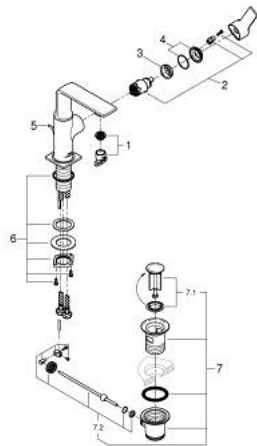

## 32 757 GN1 ALLURE SINGLE-LEVER BASIN MIXER 1/2" M-SIZE

### SPARE PARTS, May 2018 – now

- 1: Mousseur (Spare part-nr. 48449000)
- 2: Cartridge (Spare part-nr. 46963000)
- 3: Fitting ring (Spare part-nr. 07419000)
- 4: Cap (Spare part-nr. 46581GN0)
- 5: Pop-up rod (Spare part-nr. 46739GN0)
- 6: Shank fastening assembly (Spare part-nr. 48384000)
- 7: Waste set 1 1/4" (Spare part-nr. 28910GN0)
- 7.1: Plug (Spare part-nr. 07182GN0)
- 7.2: Eccentric rod (Spare part-nr. 07052000)