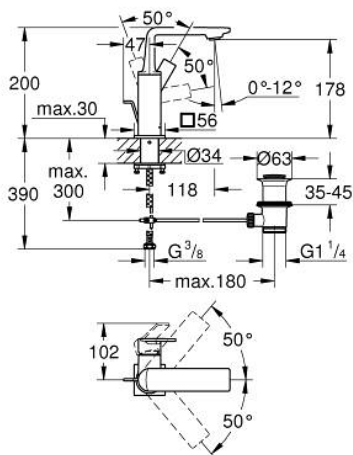

## 32 757 DL1 ALLURE SINGLE-LEVER BASIN MIXER 1/2" M-SIZE

### PRODUCT DESCRIPTION

- Colour: brushed warm sunset
- swivelling spout
- GROHE SilkMove 28 mm ceramic cartridge
- GROHE LongLife finish
- GROHE EcoJoy - less water, perfect flow
- maximum flow rate (at 3 bar): 5 l/min
- GROHE FastFixation Plus installation system
- GROHE AquaGuide adjustable slim air mousseur
- pop-up waste set 1 1/4"
- flexible connection hoses
- temperature limiter

### SPARE PARTS, May 2018 – now

- 1: Mousseur (Spare part-nr. 48449000)
- 2: Cartridge (Spare part-nr. 46963000)
- 3: Fitting ring (Spare part-nr. 07419000)
- 4: Cap (Spare part-nr. 46581DL0)
- 5: lift rod (Spare part-nr. 46739DL0)
- 6: Shank fastening assembly (Spare part-nr. 48384000)
- 7: Waste set 1 1/4" (Spare part-nr. 28910DL0)
- 7.1: Plug (Spare part-nr. 07182DL0)
- 7.2: Eccentric rod (Spare part-nr. 07052000)