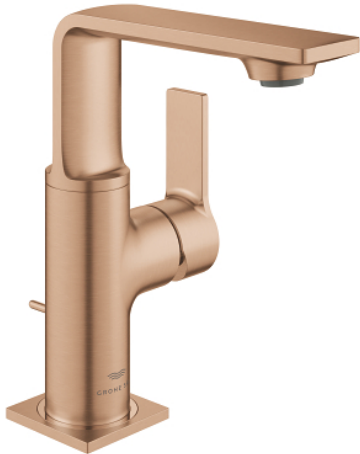

## 32 757 DL1 ALLURE SINGLE-LEVER BASIN MIXER 1/2" M-SIZE

### PRODUCT DESCRIPTION

- Colour: brushed warm sunset
- swivelling spout
- GROHE SilkMove 28 mm ceramic cartridge
- GROHE LongLife finish
- GROHE EcoJoy - less water, perfect flow
- maximum flow rate (at 3 bar): 5 l/min
- GROHE FastFixation Plus installation system
- GROHE AquaGuide adjustable slim air mousseur
- pop-up waste set 1 1/4"
- flexible connection hoses
- temperature limiter

### SPARE PARTS, May 2018 – now

- 1: Mousseur (Spare part-nr. 48449000)
- 2: Cartridge (Spare part-nr. 46963000)
- 3: Fitting ring (Spare part-nr. 07419000)
- 4: Cap (Spare part-nr. 46581DL0)
- 5: lift rod (Spare part-nr. 46739DL0)
- 6: Shank fastening assembly (Spare part-nr. 48384000)
- 7: Waste set 1 1/4" (Spare part-nr. 28910DL0)
- 7.1: Plug (Spare part-nr. 07182DL0)
- 7.2: Eccentric rod (Spare part-nr. 07052000)