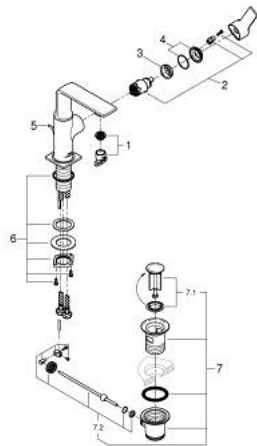

## 32 757 DL1 ALLURE SINGLE-LEVER BASIN MIXER 1/2" M-SIZE

### PRODUCT DESCRIPTION

- Colour: brushed warm sunset
- swivelling spout
- GROHE SilkMove 28 mm ceramic cartridge
- GROHE LongLife finish
- GROHE EcoJoy - less water, perfect flow
- maximum flow rate (at 3 bar): 5 l/min
- GROHE FastFixation Plus installation system
- GROHE AquaGuide adjustable slim air mousseur
- pop-up waste set 1 1/4"
- flexible connection hoses
- temperature limiter

### SPARE PARTS, May 2018 – now

- 1: Mousseur (Spare part-nr. 48449000)
- 2: Cartridge (Spare part-nr. 46963000)
- 3: Fitting ring (Spare part-nr. 07419000)
- 4: Cap (Spare part-nr. 46581DL0)
- 5: lift rod (Spare part-nr. 46739DL0)
- 6: Shank fastening assembly (Spare part-nr. 48384000)
- 7: Waste set 1 1/4" (Spare part-nr. 28910DL0)
- 7.1: Plug (Spare part-nr. 07182DL0)
- 7.2: Eccentric rod (Spare part-nr. 07052000)