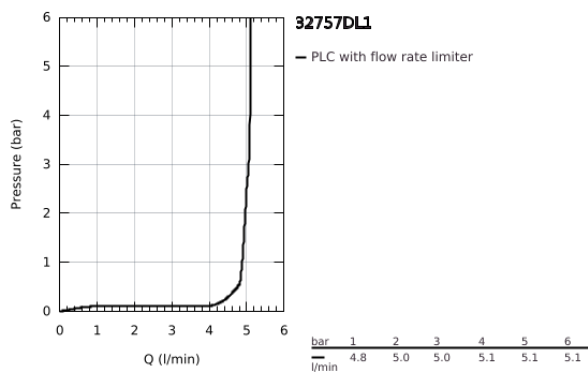

## 32 757 DL1 ALLURE SINGLE-LEVER BASIN MIXER 1/2" M-SIZE

### PRODUCT DESCRIPTION

- Colour: brushed warm sunset
- swivelling spout
- GROHE SilkMove 28 mm ceramic cartridge
- GROHE LongLife finish
- GROHE EcoJoy - less water, perfect flow
- maximum flow rate (at 3 bar): 5 l/min
- GROHE FastFixation Plus installation system
- GROHE AquaGuide adjustable slim air mousseur
- pop-up waste set 1 1/4"
- flexible connection hoses
- temperature limiter