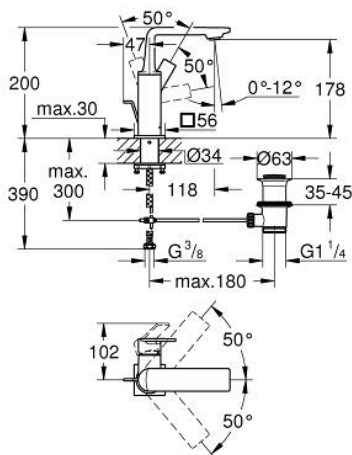

32 757 001 **ALLURE SINGLE-LEVER BASIN MIXER 1/2"**
M-SIZE

PRODUCT DESCRIPTION

- Colour: chrome
- swivelling spout
- GROHE SilkMove 28 mm ceramic cartridge
- GROHE LongLife finish
- GROHE EcoJoy - less water, perfect flow
- maximum flow rate (at 3 bar): 5 l/min
- GROHE FastFixation Plus installation system
- GROHE AquaGuide adjustable slim air mousseur
- pop-up waste set 1 1/4"
- flexible connection hoses
- temperature limiter

32 757 001 **ALLURE SINGLE-LEVER BASIN MIXER 1/2"**
M-SIZE

SPARE PARTS, May 2018 – now

- 1: Mousseur (Spare part-nr. 48449000)
- 2: Cartridge (Spare part-nr. 46963000)
- 3: Fitting ring (Spare part-nr. 07419000)
- 4: Cap (Spare part-nr. 46581000)
- 5: Pop-up rod (Spare part-nr. 46739000)
- 6: Shank fastening assembly (Spare part-nr. 48384000)
- 7: Waste set 1 1/4" (Spare part-nr. 28910000)
- 7.1: Plug (Spare part-nr. 07182000)
- 7.2: Eccentric rod (Spare part-nr. 07052000)