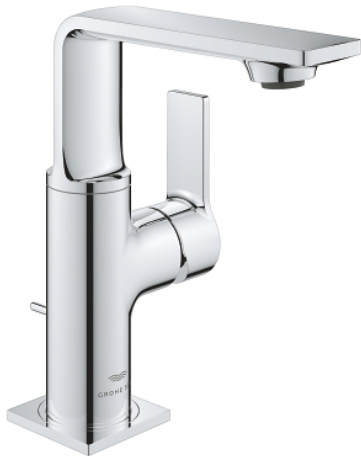

32 757 001 **ALLURE SINGLE-LEVER BASIN MIXER 1/2"**
M-SIZE

PRODUCT DESCRIPTION

- Colour: chrome
- swivelling spout
- GROHE SilkMove 28 mm ceramic cartridge
- GROHE LongLife finish
- GROHE EcoJoy - less water, perfect flow
- maximum flow rate (at 3 bar): 5 l/min
- GROHE FastFixation Plus installation system
- GROHE AquaGuide adjustable slim air mousseur
- pop-up waste set 1 1/4"
- flexible connection hoses
- temperature limiter

32 757 001 **ALLURE SINGLE-LEVER BASIN MIXER 1/2"**
M-SIZE

SPARE PARTS, May 2018 – now

- 1: Mousseur (Spare part-nr. 48449000)
- 2: Cartridge (Spare part-nr. 46963000)
- 3: Fitting ring (Spare part-nr. 07419000)
- 4: Cap (Spare part-nr. 46581000)
- 5: Pop-up rod (Spare part-nr. 46739000)
- 6: Shank fastening assembly (Spare part-nr. 48384000)
- 7: Waste set 1 1/4" (Spare part-nr. 28910000)
- 7.1: Plug (Spare part-nr. 07182000)
- 7.2: Eccentric rod (Spare part-nr. 07052000)