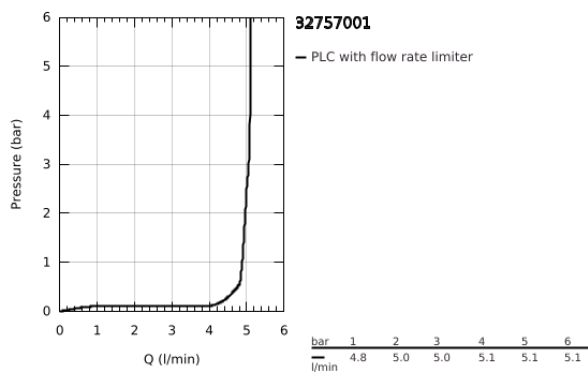

32 757 001 **ALLURE SINGLE-LEVER BASIN MIXER 1/2"**
M-SIZE

PRODUCT DESCRIPTION

- Colour: chrome
- swivelling spout
- GROHE SilkMove 28 mm ceramic cartridge
- GROHE LongLife finish
- GROHE EcoJoy - less water, perfect flow
- maximum flow rate (at 3 bar): 5 l/min
- GROHE FastFixation Plus installation system
- GROHE AquaGuide adjustable slim air mousseur
- pop-up waste set 1 1/4"
- flexible connection hoses
- temperature limiter

32 757 001 **ALLURE SINGLE-LEVER BASIN MIXER 1/2"**
M-SIZE

SPARE PARTS, May 2018 – now

- 1: Mousseur (Spare part-nr. 48449000)
- 2: Cartridge (Spare part-nr. 46963000)
- 3: Fitting ring (Spare part-nr. 07419000)
- 4: Cap (Spare part-nr. 46581000)
- 5: Pop-up rod (Spare part-nr. 46739000)
- 6: Shank fastening assembly (Spare part-nr. 48384000)
- 7: Waste set 1 1/4" (Spare part-nr. 28910000)
- 7.1: Plug (Spare part-nr. 07182000)
- 7.2: Eccentric rod (Spare part-nr. 07052000)