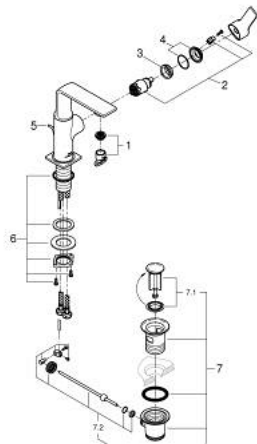

32 757 001 **ALLURE SINGLE-LEVER BASIN MIXER 1/2"**
M-SIZE

PRODUCT DESCRIPTION

- Colour: chrome
- swivelling spout
- GROHE SilkMove 28 mm ceramic cartridge
- GROHE LongLife finish
- GROHE EcoJoy - less water, perfect flow
- maximum flow rate (at 3 bar): 5 l/min
- GROHE FastFixation Plus installation system
- GROHE AquaGuide adjustable slim air mousseur
- pop-up waste set 1 1/4"
- flexible connection hoses
- temperature limiter

32 757 001 **ALLURE SINGLE-LEVER BASIN MIXER 1/2"**
M-SIZE

SPARE PARTS, May 2018 – now

- 1: Mousseur (Spare part-nr. 48449000)
- 2: Cartridge (Spare part-nr. 46963000)
- 3: Fitting ring (Spare part-nr. 07419000)
- 4: Cap (Spare part-nr. 46581000)
- 5: Pop-up rod (Spare part-nr. 46739000)
- 6: Shank fastening assembly (Spare part-nr. 48384000)
- 7: Waste set 1 1/4" (Spare part-nr. 28910000)
- 7.1: Plug (Spare part-nr. 07182000)
- 7.2: Eccentric rod (Spare part-nr. 07052000)