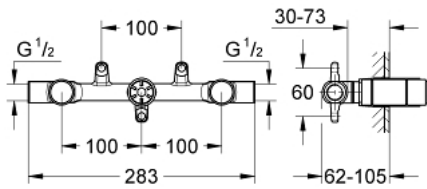

32 706 000 **CONCEALED BODY**

PRODUCT DESCRIPTION

- for 3-hole wash-basin mixer
- wall installation
- without finishing trim set
- installation depth 30 - 75 mm
- DR-brass
- includes mounting template

32 706 000 CONCEALED BODY

SPARE PARTS, March 2008 – now

- 1: Ceramic headpart, 1/2" (Spare part-nr. 45883000)
- 1.1: O-ring Ø18,2 x Ø1,7 (Spare part-nr. 0392400M)
- 2: Ceramic headpart, 1/2" (Spare part-nr. 45882000)
- 2.1: O-ring Ø18,2 x Ø1,7 (Spare part-nr. 0392400M)
- 3: Seat (Spare part-nr. 45023000)