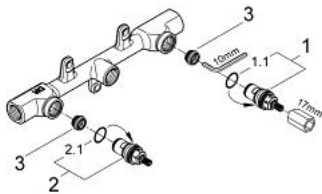

32 706 000 **CONCEALED BODY**

PRODUCT DESCRIPTION

- for 3-hole wash-basin mixer
- wall installation
- without finishing trim set
- installation depth 30 - 75 mm
- DR-brass
- includes mounting template

32 706 000 CONCEALED BODY

SPARE PARTS, March 2008 – now

- 1: Ceramic headpart, 1/2" (Spare part-nr. 45883000)
- 1.1: O-ring Ø18,2 x Ø1,7 (Spare part-nr. 0392400M)
- 2: Ceramic headpart, 1/2" (Spare part-nr. 45882000)
- 2.1: O-ring Ø18,2 x Ø1,7 (Spare part-nr. 0392400M)
- 3: Seat (Spare part-nr. 45023000)