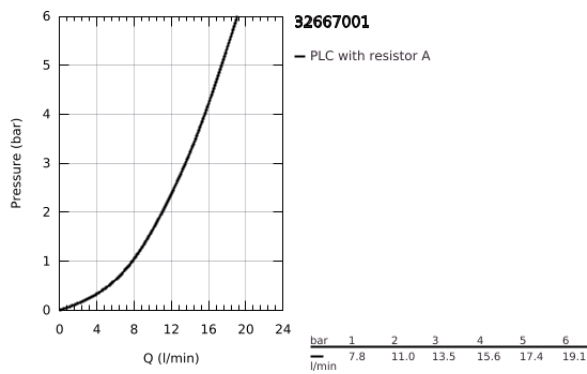

32 667 001 **CONCETTO SINGLE-LEVER SINK MIXER 1/2"**

PRODUCT DESCRIPTION

- Colour: chrome
- wall mounted
- GROHE LongLife finish
- GROHE SilkMove 46 mm ceramic cartridge
- adjustable flow rate limiter
- swivel tubular spout, swivel area 360°
- projection 280 mm
- S-unions
- maximum flow rate (at 3 bar): 13.5 l/min

32 667 001 **CONCETTO SINGLE-LEVER SINK MIXER 1/2"**

SPARE PARTS, March 2010 – now

- 1: Lever (Spare part-nr. 46723000)
- 2: Cap (Spare part-nr. 46578000)
- 3: Cartridge (Spare part-nr. 46048000)
- 4: Outlet (Spare part-nr. 13266000)
- 4.1: Sealing washer (Spare part-nr. 0128500M)
- 4.2: Safety ring (Spare part-nr. 0485300M)
- 4.3: Mousseur (Spare part-nr. 06574000)
- 4.3: Mousseur (Spare part-nr. 13935000)
- 5: Screw connection 1/2" (Spare part-nr. 45044000)
- 6: S-union (Spare part-nr. 12662000)
- 7: Special spanner (Spare part-nr. 19377000)*
- 8: Extension 3/4", 20 mm (Spare part-nr. 0713000M)*