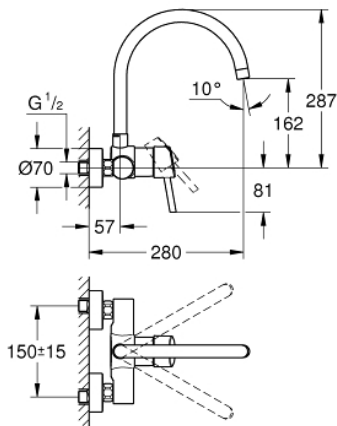

32 667 001 **CONCETTO SINGLE-LEVER SINK MIXER 1/2"**

PRODUCT DESCRIPTION

- Colour: chrome
- wall mounted
- GROHE LongLife finish
- GROHE SilkMove 46 mm ceramic cartridge
- adjustable flow rate limiter
- swivel tubular spout, swivel area 360°
- projection 280 mm
- S-unions
- maximum flow rate (at 3 bar): 13.5 l/min

32 667 001 **CONCETTO SINGLE-LEVER SINK MIXER 1/2"**

SPARE PARTS, March 2010 – now

- 1: Lever (Spare part-nr. 46723000)
- 2: Cap (Spare part-nr. 46578000)
- 3: Cartridge (Spare part-nr. 46048000)
- 4: Outlet (Spare part-nr. 13266000)
- 4.1: Sealing washer (Spare part-nr. 0128500M)
- 4.2: Safety ring (Spare part-nr. 0485300M)
- 4.3: Mousseur (Spare part-nr. 06574000)
- 4.3: Mousseur (Spare part-nr. 13935000)
- 5: Screw connection 1/2" (Spare part-nr. 45044000)
- 6: S-union (Spare part-nr. 12662000)
- 7: Special spanner (Spare part-nr. 19377000)*
- 8: Extension 3/4", 20 mm (Spare part-nr. 0713000M)*