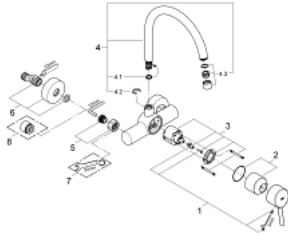

32 667 001 **CONCETTO SINGLE-LEVER SINK MIXER 1/2"**

PRODUCT DESCRIPTION

- Colour: chrome
- wall mounted
- GROHE LongLife finish
- GROHE SilkMove 46 mm ceramic cartridge
- adjustable flow rate limiter
- swivel tubular spout, swivel area 360°
- projection 280 mm
- S-unions
- maximum flow rate (at 3 bar): 13.5 l/min

32 667 001 **CONCETTO SINGLE-LEVER SINK MIXER 1/2"**

SPARE PARTS, March 2010 – now

- 1: Lever (Spare part-nr. 46723000)
- 2: Cap (Spare part-nr. 46578000)
- 3: Cartridge (Spare part-nr. 46048000)
- 4: Outlet (Spare part-nr. 13266000)
- 4.1: Sealing washer (Spare part-nr. 0128500M)
- 4.2: Safety ring (Spare part-nr. 0485300M)
- 4.3: Mousseur (Spare part-nr. 06574000)
- 4.3: Mousseur (Spare part-nr. 13935000)
- 5: Screw connection 1/2" (Spare part-nr. 45044000)
- 6: S-union (Spare part-nr. 12662000)
- 7: Special spanner (Spare part-nr. 19377000)*
- 8: Extension 3/4", 20 mm (Spare part-nr. 0713000M)*