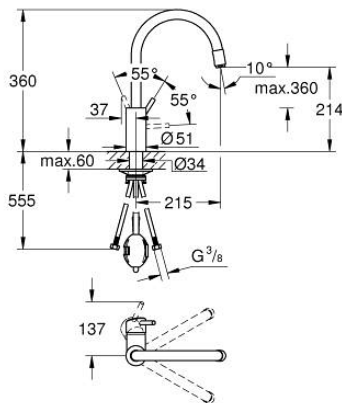

### 32 663 DC3 **CONCETTO SINGLE-LEVER SINK MIXER 1/2"**

**PRODUCT DESCRIPTION**

- Colour: supersteel
- high spout
- GROHE LongLife finish
- GROHE SilkMove 35 mm ceramic cartridge
- Pull-Out spout for greater flexibility
- Protected Water Ways no contact of water with lead or nickel inside the tap
- mousseur spray
- adjustable flow rate limiter
- swivel tubular spout, swivel area 360°
- protected against backflow
- flexible connection hoses
- metal fixation set
- maximum flow rate (at 3 bar): 9.5 l/min

## 32 663 DC3 **CONCETTO SINGLE-LEVER SINK MIXER 1/2"**

### **SPARE PARTS**, March 2023 – now

- 1: Lever (Spare part-nr. 46754DC0)
  - 2: Cartridge (Spare part-nr. 46374000)
  - 3: Hose for sink mixer with pull-out dual spray or mousseur (Spare part-nr. 48293000)
  - 4: Extractable outlet (Spare part-nr. 46757DC0)
  - 4.1: Mousseur (Spare part-nr. 13929DC0)
  - 4.2: Non-return valve (Spare part-nr. 08565000)
  - 5: Shank fastening assembly (Spare part-nr. 48384000)
  - 6: Support plate (Spare part-nr. 05334000)
  - 7: Socket Spanner (Spare part-nr. 19332000)\*
- \* Optional accessories