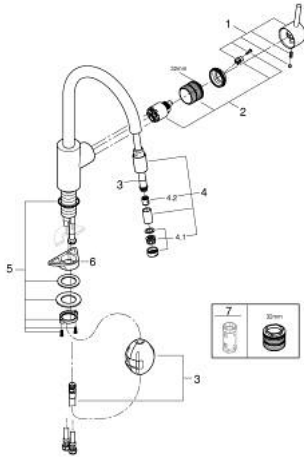

### 32 663 DC3 **CONCETTO SINGLE-LEVER SINK MIXER 1/2"**

**PRODUCT DESCRIPTION**

- Colour: supersteel
- high spout
- GROHE LongLife finish
- GROHE SilkMove 35 mm ceramic cartridge
- Pull-Out spout for greater flexibility
- Protected Water Ways no contact of water with lead or nickel inside the tap
- mousseur spray
- adjustable flow rate limiter
- swivel tubular spout, swivel area 360°
- protected against backflow
- flexible connection hoses
- metal fixation set
- maximum flow rate (at 3 bar): 9.5 l/min

## 32 663 DC3 **CONCETTO SINGLE-LEVER SINK MIXER 1/2"**

### **SPARE PARTS**, March 2023 – now

- 1: Lever (Spare part-nr. 46754DC0)
  - 2: Cartridge (Spare part-nr. 46374000)
  - 3: Hose for sink mixer with pull-out dual spray or mousseur (Spare part-nr. 48293000)
  - 4: Extractable outlet (Spare part-nr. 46757DC0)
  - 4.1: Mousseur (Spare part-nr. 13929DC0)
  - 4.2: Non-return valve (Spare part-nr. 08565000)
  - 5: Shank fastening assembly (Spare part-nr. 48384000)
  - 6: Support plate (Spare part-nr. 05334000)
  - 7: Socket Spanner (Spare part-nr. 19332000)\*
- \* Optional accessories