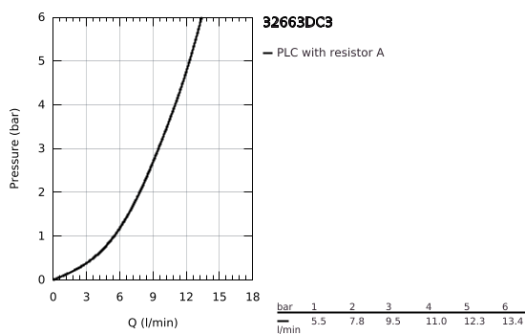

### 32 663 DC3 **CONCETTO SINGLE-LEVER SINK MIXER 1/2"**

**PRODUCT DESCRIPTION**

- Colour: supersteel
- high spout
- GROHE LongLife finish
- GROHE SilkMove 35 mm ceramic cartridge
- Pull-Out spout for greater flexibility
- Protected Water Ways no contact of water with lead or nickel inside the tap
- mousseur spray
- adjustable flow rate limiter
- swivel tubular spout, swivel area 360°
- protected against backflow
- flexible connection hoses
- metal fixation set
- maximum flow rate (at 3 bar): 9.5 l/min

## 32 663 DC3 **CONCETTO SINGLE-LEVER SINK MIXER 1/2"**