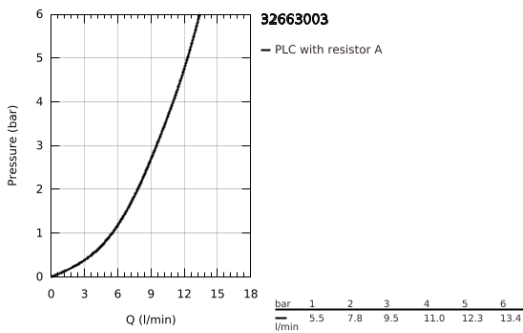

32 663 003 **CONCETTO SINGLE-LEVER SINK MIXER 1/2"**

PRODUCT DESCRIPTION

- Colour: chrome
- high spout
- GROHE LongLife finish
- GROHE SilkMove 35 mm ceramic cartridge
- Pull-Out spout for greater flexibility
- Protected Water Ways no contact of water with lead or nickel inside the tap
- mousseur spray
- adjustable flow rate limiter
- swivel tubular spout, swivel area 360°
- protected against backflow
- flexible connection hoses
- metal fixation set
- maximum flow rate (at 3 bar): 9.5 l/min

32 663 003 **CONCETTO SINGLE-LEVER SINK MIXER 1/2"**

SPARE PARTS, March 2023 – now

- 1: Lever (Spare part-nr. 46754000)
 - 2: Cartridge (Spare part-nr. 46374000)
 - 3: Hose for sink mixer with pull-out dual spray or mousseur (Spare part-nr. 48293000)
 - 4: Extractable outlet (Spare part-nr. 46757000)
 - 4.1: Mousseur (Spare part-nr. 13929000)
 - 4.2: Non-return valve (Spare part-nr. 08565000)
 - 5: Shank fastening assembly (Spare part-nr. 48384000)
 - 6: Support plate (Spare part-nr. 05334000)
 - 7: Socket Spanner (Spare part-nr. 19332000)*
- * Optional accessories