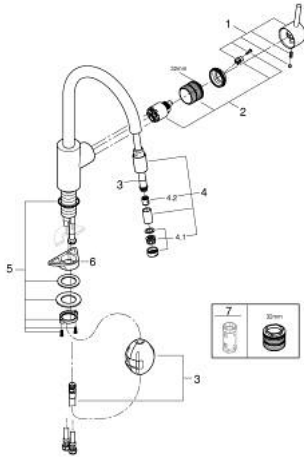

32 663 003 **CONCETTO SINGLE-LEVER SINK MIXER 1/2"**

PRODUCT DESCRIPTION

- Colour: chrome
- high spout
- GROHE LongLife finish
- GROHE SilkMove 35 mm ceramic cartridge
- Pull-Out spout for greater flexibility
- Protected Water Ways no contact of water with lead or nickel inside the tap
- mousseur spray
- adjustable flow rate limiter
- swivel tubular spout, swivel area 360°
- protected against backflow
- flexible connection hoses
- metal fixation set
- maximum flow rate (at 3 bar): 9.5 l/min

32 663 003 **CONCETTO SINGLE-LEVER SINK MIXER 1/2"**

SPARE PARTS, March 2023 – now

- 1: Lever (Spare part-nr. 46754000)
 - 2: Cartridge (Spare part-nr. 46374000)
 - 3: Hose for sink mixer with pull-out dual spray or mousseur (Spare part-nr. 48293000)
 - 4: Extractable outlet (Spare part-nr. 46757000)
 - 4.1: Mousseur (Spare part-nr. 13929000)
 - 4.2: Non-return valve (Spare part-nr. 08565000)
 - 5: Shank fastening assembly (Spare part-nr. 48384000)
 - 6: Support plate (Spare part-nr. 05334000)
 - 7: Socket Spanner (Spare part-nr. 19332000)*
- * Optional accessories