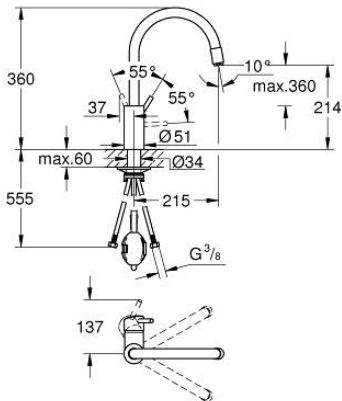

32 663 003 **CONCETTO SINGLE-LEVER SINK MIXER 1/2"**

PRODUCT DESCRIPTION

- Colour: chrome
- high spout
- GROHE LongLife finish
- GROHE SilkMove 35 mm ceramic cartridge
- Pull-Out spout for greater flexibility
- Protected Water Ways no contact of water with lead or nickel inside the tap
- mousseur spray
- adjustable flow rate limiter
- swivel tubular spout, swivel area 360°
- protected against backflow
- flexible connection hoses
- metal fixation set
- maximum flow rate (at 3 bar): 9.5 l/min

32 663 003 **CONCETTO SINGLE-LEVER SINK MIXER 1/2"**

SPARE PARTS, March 2023 – now

- 1: Lever (Spare part-nr. 46754000)
 - 2: Cartridge (Spare part-nr. 46374000)
 - 3: Hose for sink mixer with pull-out dual spray or mousseur (Spare part-nr. 48293000)
 - 4: Extractable outlet (Spare part-nr. 46757000)
 - 4.1: Mousseur (Spare part-nr. 13929000)
 - 4.2: Non-return valve (Spare part-nr. 08565000)
 - 5: Shank fastening assembly (Spare part-nr. 48384000)
 - 6: Support plate (Spare part-nr. 05334000)
 - 7: Socket Spanner (Spare part-nr. 19332000)*
- * Optional accessories