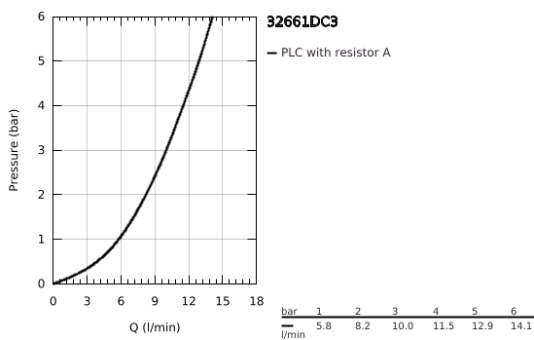

32 661 DC3 **CONCETTO SINGLE-LEVER SINK MIXER 1/2"**

PRODUCT DESCRIPTION

- Colour: supersteel
- high spout
- GROHE LongLife finish
- GROHE SilkMove 35 mm ceramic cartridge
- Protected Water Ways no contact of water with lead or nickel inside the tap
- mousseur
- adjustable flow rate limiter
- swivel tubular spout, swivel area 150°
- flexible connection hoses
- metal fixation set
- maximum flow rate (at 3 bar): 10 l/min

32 661 DC3 **CONCETTO SINGLE-LEVER SINK MIXER 1/2"**

SPARE PARTS, June 2020 – now

- 1: Lever (Spare part-nr. 46754DC0)
 - 2: Mousseur (Spare part-nr. 48418DC0)
 - 3: Cartridge (Spare part-nr. 46374000)
 - 4: Mounting set (Spare part-nr. 48477000)
 - 5: Socket Spanner (Spare part-nr. 19332000)*
- * Optional accessories