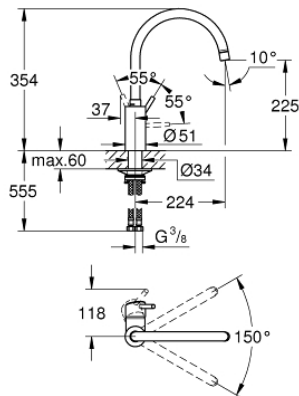

32 661 DC3 **CONCETTO SINGLE-LEVER SINK MIXER 1/2"**

PRODUCT DESCRIPTION

- Colour: supersteel
- high spout
- GROHE LongLife finish
- GROHE SilkMove 35 mm ceramic cartridge
- Protected Water Ways no contact of water with lead or nickel inside the tap
- mousseur
- adjustable flow rate limiter
- swivel tubular spout, swivel area 150°
- flexible connection hoses
- metal fixation set
- maximum flow rate (at 3 bar): 10 l/min

32 661 DC3 **CONCETTO SINGLE-LEVER SINK MIXER 1/2"**

SPARE PARTS, June 2020 – now

- 1: Lever (Spare part-nr. 46754DC0)
 - 2: Mousseur (Spare part-nr. 48418DC0)
 - 3: Cartridge (Spare part-nr. 46374000)
 - 4: Mounting set (Spare part-nr. 48477000)
 - 5: Socket Spanner (Spare part-nr. 19332000)*
- * Optional accessories