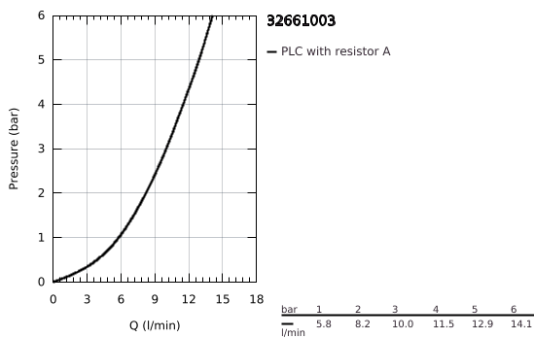

32 661 003 **CONCETTO SINGLE-LEVER SINK MIXER 1/2"**

PRODUCT DESCRIPTION

- Colour: chrome
- high spout
- GROHE LongLife finish
- GROHE SilkMove 35 mm ceramic cartridge
- Protected Water Ways no contact of water with lead or nickel inside the tap
- adjustable flow rate limiter
- swivel tubular spout, swivel area 150°
- flexible connection hoses
- metal fixation set
- maximum flow rate (at 3 bar): 10 l/min

32 661 003 **CONCETTO SINGLE-LEVER SINK MIXER 1/2"**

SPARE PARTS, June 2020 – now

- 1: Lever (Spare part-nr. 46754000)
 - 2: Mousseur (Spare part-nr. 48418000)
 - 3: Cartridge (Spare part-nr. 46374000)
 - 4: Mounting set (Spare part-nr. 48477000)
 - 5: Socket Spanner (Spare part-nr. 19332000)*
- * Optional accessories