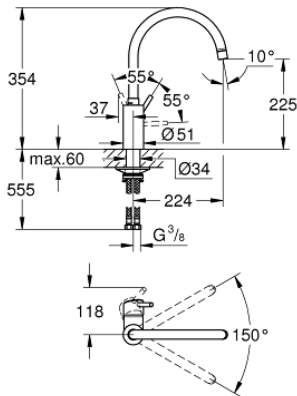

32 661 003 **CONCETTO SINGLE-LEVER SINK MIXER 1/2"**

PRODUCT DESCRIPTION

- Colour: chrome
- high spout
- GROHE LongLife finish
- GROHE SilkMove 35 mm ceramic cartridge
- Protected Water Ways no contact of water with lead or nickel inside the tap
- adjustable flow rate limiter
- swivel tubular spout, swivel area 150°
- flexible connection hoses
- metal fixation set
- maximum flow rate (at 3 bar): 10 l/min

32 661 003 **CONCETTO SINGLE-LEVER SINK MIXER 1/2"**

SPARE PARTS, June 2020 – now

- 1: Lever (Spare part-nr. 46754000)
 - 2: Mousseur (Spare part-nr. 48418000)
 - 3: Cartridge (Spare part-nr. 46374000)
 - 4: Mounting set (Spare part-nr. 48477000)
 - 5: Socket Spanner (Spare part-nr. 19332000)*
- * Optional accessories