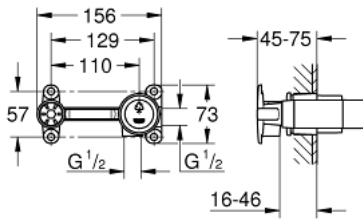

32 635 000 SINGLE-LEVER MIXER 1/2" CONCEALED BODY

PRODUCT DESCRIPTION

- for 2-hole basin mixers
- wall installation
- without finishing trim set
- GROHE SilkMove 35 mm ceramic cartridge
- adjustable flow rate limiter
- installation depth 45 to 75 mm
- DR-brass
- includes mounting template

32 635 000 **SINGLE-LEVER MIXER 1/2"**
CONCEALED BODY

SPARE PARTS, August 2007 – May 2022

1: Cartridge (Spare part-nr. 46374000)

2: Socket Spanner (Spare part-nr. 19332000)*

* Optional accessories