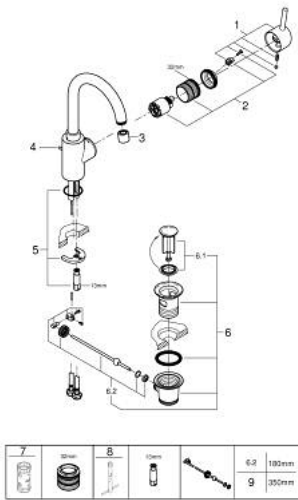

32 629 002 **CONCETTO SINGLE-LEVER BASIN MIXER 1/2"**  
**L-SIZE**

**PRODUCT DESCRIPTION**

- Colour: chrome
- GROHE SilkMove 35 mm ceramic cartridge
- adjustable flow rate limiter
- GROHE LongLife finish
- Protected Water Ways no contact of water with lead or nickel inside the tap
- GROHE FastFixation installation system
- swivel tubular spout
- with stop restriction
- pop-up waste set 1 1/4"
- flexible connection hoses

32 629 002 **CONCETTO SINGLE-LEVER BASIN MIXER 1/2"**  
**L-SIZE**

**SPARE PARTS**, August 2017 – now

- 1: Lever (Spare part-nr. 46754000)
- 2: Cartridge (Spare part-nr. 46374000)
- 3: Mousseur (Spare part-nr. 48418000)
- 4: Pop-up rod (Spare part-nr. 46739000)
- 5: Shank mounting kit (Spare part-nr. 46671000)
- 6: Waste set 1 1/4" (Spare part-nr. 28910000)
- 6.1: Plug (Spare part-nr. 07182000)
- 6.2: Eccentric rod (Spare part-nr. 07052000)
- 7: Socket Spanner (Spare part-nr. 19332000)\*
- 8: Mounting wrench (Spare part-nr. 19017000)\*
- 9: Eccentric rod (Spare part-nr. 07341000)\*