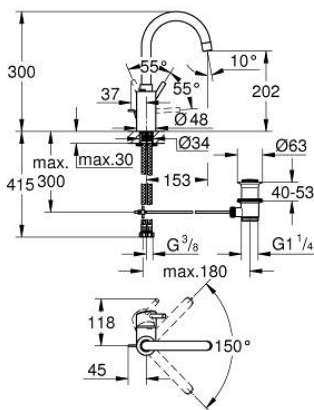

32 629 002 **CONCETTO SINGLE-LEVER BASIN MIXER 1/2"**  
**L-SIZE**

**PRODUCT DESCRIPTION**

- Colour: chrome
- GROHE SilkMove 35 mm ceramic cartridge
- adjustable flow rate limiter
- GROHE LongLife finish
- Protected Water Ways no contact of water with lead or nickel inside the tap
- GROHE FastFixation installation system
- swivel tubular spout
- with stop restriction
- pop-up waste set 1 1/4"
- flexible connection hoses

32 629 002 **CONCETTO SINGLE-LEVER BASIN MIXER 1/2"**  
**L-SIZE**

**SPARE PARTS**, August 2017 – now

- 1: Lever (Spare part-nr. 46754000)
- 2: Cartridge (Spare part-nr. 46374000)
- 3: Mousseur (Spare part-nr. 48418000)
- 4: Pop-up rod (Spare part-nr. 46739000)
- 5: Shank mounting kit (Spare part-nr. 46671000)
- 6: Waste set 1 1/4" (Spare part-nr. 28910000)
- 6.1: Plug (Spare part-nr. 07182000)
- 6.2: Eccentric rod (Spare part-nr. 07052000)
- 7: Socket Spanner (Spare part-nr. 19332000)\*
- 8: Mounting wrench (Spare part-nr. 19017000)\*
- 9: Eccentric rod (Spare part-nr. 07341000)\*