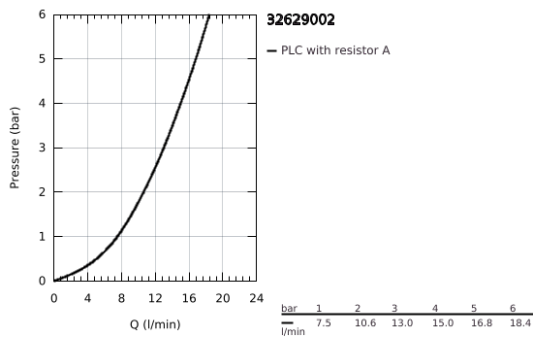

32 629 002 **CONCETTO SINGLE-LEVER BASIN MIXER 1/2"**  
**L-SIZE**

**PRODUCT DESCRIPTION**

- Colour: chrome
- GROHE SilkMove 35 mm ceramic cartridge
- adjustable flow rate limiter
- GROHE LongLife finish
- Protected Water Ways no contact of water with lead or nickel inside the tap
- GROHE FastFixation installation system
- swivel tubular spout
- with stop restriction
- pop-up waste set 1 1/4"
- flexible connection hoses

32 629 002 **CONCETTO SINGLE-LEVER BASIN MIXER 1/2"**  
**L-SIZE**

**SPARE PARTS**, August 2017 – now

- 1: Lever (Spare part-nr. 46754000)
- 2: Cartridge (Spare part-nr. 46374000)
- 3: Mousseur (Spare part-nr. 48418000)
- 4: Pop-up rod (Spare part-nr. 46739000)
- 5: Shank mounting kit (Spare part-nr. 46671000)
- 6: Waste set 1 1/4" (Spare part-nr. 28910000)
- 6.1: Plug (Spare part-nr. 07182000)
- 6.2: Eccentric rod (Spare part-nr. 07052000)
- 7: Socket Spanner (Spare part-nr. 19332000)\*
- 8: Mounting wrench (Spare part-nr. 19017000)\*
- 9: Eccentric rod (Spare part-nr. 07341000)\*