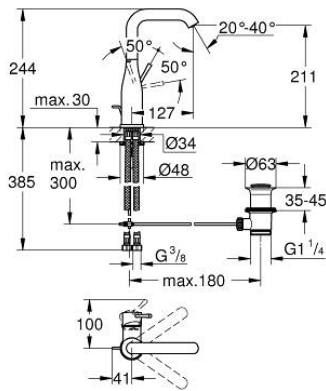

32 628 243 1 **ESSENCE SINGLE-LEVER BASIN MIXER 1/2"**
L-SIZE

PRODUCT DESCRIPTION

- Colour: matte black
- GROHE SilkMove 28 mm ceramic cartridge
- with temperature limiter
- GROHE EcoJoy mousseur 5.7 l/min
- GROHE AquaGuide adjustable mousseur
- GROHE FastFixation Plus installation system
- swivel spout with mousseur and stop limiter
- pop-up waste set 1 1/4"
- flexible connection hoses

32 628 243 1 ESSENCE SINGLE-LEVER BASIN MIXER 1/2" L-SIZE

SPARE PARTS, May 2024 – now

- 1: Lever (Spare part-nr. 469192430)
 - 2: Cartridge (Spare part-nr. 46580000)
 - 3: screw ring (Spare part-nr. 48591000)
 - 4: Swivel tube spout (Spare part-nr. 133742430)
 - 4.1: Mousseur (Spare part-nr. 48270000)
 - 4.2: Sealing washer (Spare part-nr. 0128500M)
 - 4.3: Safety ring (Spare part-nr. 4826600M)
 - 5: lift rod (Spare part-nr. 46739KU0)
 - 6: Escutcheon (Spare part-nr. 486032430)
 - 7: Shank mounting kit (Spare part-nr. 46645000)
 - 8: Waste set 1 1/4" (Spare part-nr. 289102430)
 - 8.1: Plug (Spare part-nr. 071822430)
 - 8.2: Eccentric rod (Spare part-nr. 07052000)
 - 9: Connection hose (Spare part-nr. 46255000)
 - 10: Mounting wrench (Spare part-nr. 19017000)*
 - 11: Eccentric rod (Spare part-nr. 07341000)*
- * Optional accessories