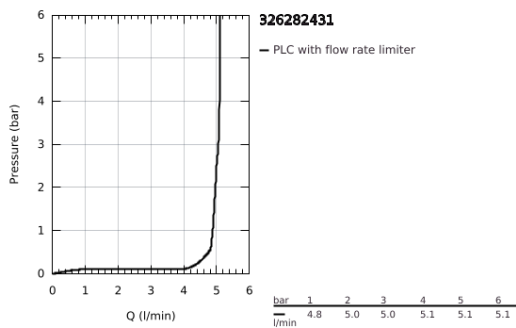

32 628 243 1 **ESSENCE SINGLE-LEVER BASIN MIXER 1/2"**
L-SIZE

PRODUCT DESCRIPTION

- Colour: matte black
- GROHE SilkMove 28 mm ceramic cartridge
- with temperature limiter
- GROHE EcoJoy - less water, perfect flow
- maximum flow rate (at 3 bar): 5.7 l/min
- GROHE AquaGuide adjustable mousseur
- GROHE FastFixation Plus installation system
- swivel spout with mousseur and stop limiter
- pop-up waste set 1 1/4"
- flexible connection hoses

32 628 243 1 **ESSENCE SINGLE-LEVER BASIN MIXER 1/2"**
L-SIZE

SPARE PARTS, May 2024 – now

- 1: Lever (Spare part-nr. 469192430)
 - 2: Cartridge (Spare part-nr. 46580000)
 - 3: screw ring (Spare part-nr. 48591000)
 - 4: Swivel tube spout (Spare part-nr. 133742430)
 - 4.1: Mousseur (Spare part-nr. 48270000)
 - 4.2: Sealing washer (Spare part-nr. 0128500M)
 - 4.3: Safety ring (Spare part-nr. 4826600M)
 - 5: lift rod (Spare part-nr. 46739KU0)
 - 6: Escutcheon (Spare part-nr. 486032430)
 - 7: Shank mounting kit (Spare part-nr. 46645000)
 - 8: Waste set 1 1/4" (Spare part-nr. 289102430)
 - 8.1: Plug (Spare part-nr. 071822430)
 - 8.2: Eccentric rod (Spare part-nr. 07052000)
 - 9: Connection hose (Spare part-nr. 46255000)
 - 10: Mounting wrench (Spare part-nr. 19017000)*
 - 11: Eccentric rod (Spare part-nr. 07341000)*
- * Optional accessories