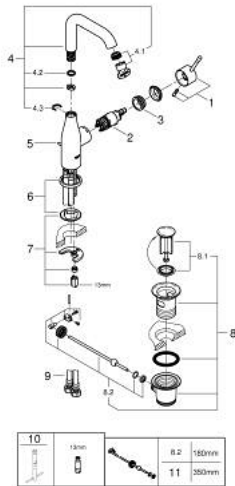

32 628 243 1 **ESSENCE SINGLE-LEVER BASIN MIXER 1/2"**
L-SIZE

PRODUCT DESCRIPTION

- Colour: matte black
- GROHE SilkMove 28 mm ceramic cartridge
- with temperature limiter
- GROHE EcoJoy - less water, perfect flow
- maximum flow rate (at 3 bar): 5.7 l/min
- GROHE AquaGuide adjustable mousseur
- GROHE FastFixation Plus installation system
- swivel spout with mousseur and stop limiter
- pop-up waste set 1 1/4"
- flexible connection hoses

32 628 243 1 **ESSENCE SINGLE-LEVER BASIN MIXER 1/2"**
L-SIZE

SPARE PARTS, May 2024 – now

- 1: Lever (Spare part-nr. 469192430)
 - 2: Cartridge (Spare part-nr. 46580000)
 - 3: screw ring (Spare part-nr. 48591000)
 - 4: Swivel tube spout (Spare part-nr. 133742430)
 - 4.1: Mousseur (Spare part-nr. 48270000)
 - 4.2: Sealing washer (Spare part-nr. 0128500M)
 - 4.3: Safety ring (Spare part-nr. 4826600M)
 - 5: lift rod (Spare part-nr. 46739KU0)
 - 6: Escutcheon (Spare part-nr. 486032430)
 - 7: Shank mounting kit (Spare part-nr. 46645000)
 - 8: Waste set 1 1/4" (Spare part-nr. 289102430)
 - 8.1: Plug (Spare part-nr. 071822430)
 - 8.2: Eccentric rod (Spare part-nr. 07052000)
 - 9: Connection hose (Spare part-nr. 46255000)
 - 10: Mounting wrench (Spare part-nr. 19017000)*
 - 11: Eccentric rod (Spare part-nr. 07341000)*
- * Optional accessories