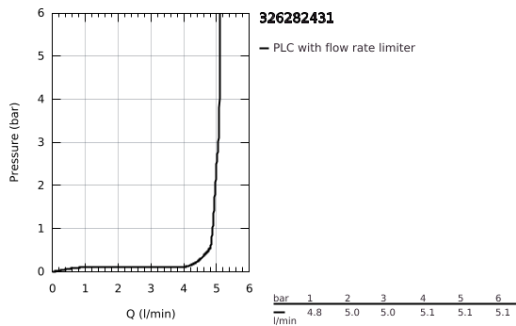

32 628 243 1 **ESSENCE SINGLE-LEVER BASIN MIXER 1/2"**
L-SIZE

PRODUCT DESCRIPTION

- Colour: matte black
- GROHE SilkMove 28 mm ceramic cartridge
- with temperature limiter
- GROHE EcoJoy mousseur 5.7 l/min
- GROHE AquaGuide adjustable mousseur
- GROHE FastFixation Plus installation system
- swivel spout with mousseur and stop limiter
- pop-up waste set 1 1/4"
- flexible connection hoses

32 628 243 1 ESSENCE SINGLE-LEVER BASIN MIXER 1/2" L-SIZE

SPARE PARTS, May 2024 – now

- 1: Lever (Spare part-nr. 469192430)
 - 2: Cartridge (Spare part-nr. 46580000)
 - 3: screw ring (Spare part-nr. 48591000)
 - 4: Swivel tube spout (Spare part-nr. 133742430)
 - 4.1: Mousseur (Spare part-nr. 48270000)
 - 4.2: Sealing washer (Spare part-nr. 0128500M)
 - 4.3: Safety ring (Spare part-nr. 4826600M)
 - 5: lift rod (Spare part-nr. 46739KU0)
 - 6: Escutcheon (Spare part-nr. 486032430)
 - 7: Shank mounting kit (Spare part-nr. 46645000)
 - 8: Waste set 1 1/4" (Spare part-nr. 289102430)
 - 8.1: Plug (Spare part-nr. 071822430)
 - 8.2: Eccentric rod (Spare part-nr. 07052000)
 - 9: Connection hose (Spare part-nr. 46255000)
 - 10: Mounting wrench (Spare part-nr. 19017000)*
 - 11: Eccentric rod (Spare part-nr. 07341000)*
- * Optional accessories