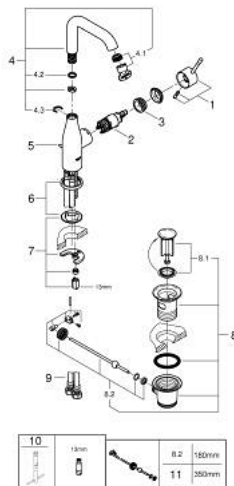

32 628 243 1 **ESSENCE SINGLE-LEVER BASIN MIXER 1/2"**
L-SIZE

PRODUCT DESCRIPTION

- Colour: matte black
- GROHE SilkMove 28 mm ceramic cartridge
- with temperature limiter
- GROHE EcoJoy mousseur 5.7 l/min
- GROHE AquaGuide adjustable mousseur
- GROHE FastFixation Plus installation system
- swivel spout with mousseur and stop limiter
- pop-up waste set 1 1/4"
- flexible connection hoses

32 628 243 1 ESSENCE SINGLE-LEVER BASIN MIXER 1/2" L-SIZE

SPARE PARTS, May 2024 – now

- 1: Lever (Spare part-nr. 469192430)
 - 2: Cartridge (Spare part-nr. 46580000)
 - 3: screw ring (Spare part-nr. 48591000)
 - 4: Swivel tube spout (Spare part-nr. 133742430)
 - 4.1: Mousseur (Spare part-nr. 48270000)
 - 4.2: Sealing washer (Spare part-nr. 0128500M)
 - 4.3: Safety ring (Spare part-nr. 4826600M)
 - 5: lift rod (Spare part-nr. 46739KU0)
 - 6: Escutcheon (Spare part-nr. 486032430)
 - 7: Shank mounting kit (Spare part-nr. 46645000)
 - 8: Waste set 1 1/4" (Spare part-nr. 289102430)
 - 8.1: Plug (Spare part-nr. 071822430)
 - 8.2: Eccentric rod (Spare part-nr. 07052000)
 - 9: Connection hose (Spare part-nr. 46255000)
 - 10: Mounting wrench (Spare part-nr. 19017000)*
 - 11: Eccentric rod (Spare part-nr. 07341000)*
- * Optional accessories