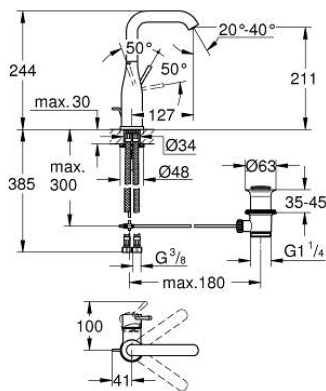

32 628 243 1 **ESSENCE SINGLE-LEVER BASIN MIXER 1/2"**
L-SIZE

PRODUCT DESCRIPTION

- Colour: matte black
- GROHE SilkMove 28 mm ceramic cartridge
- with temperature limiter
- GROHE EcoJoy - less water, perfect flow
- maximum flow rate (at 3 bar): 5.7 l/min
- GROHE AquaGuide adjustable mousseur
- GROHE FastFixation Plus installation system
- swivel spout with mousseur and stop limiter
- pop-up waste set 1 1/4"
- flexible connection hoses

32 628 243 1 **ESSENCE SINGLE-LEVER BASIN MIXER 1/2"**
L-SIZE

SPARE PARTS, May 2024 – now

- 1: Lever (Spare part-nr. 469192430)
 - 2: Cartridge (Spare part-nr. 46580000)
 - 3: screw ring (Spare part-nr. 48591000)
 - 4: Swivel tube spout (Spare part-nr. 133742430)
 - 4.1: Mousseur (Spare part-nr. 48270000)
 - 4.2: Sealing washer (Spare part-nr. 0128500M)
 - 4.3: Safety ring (Spare part-nr. 4826600M)
 - 5: lift rod (Spare part-nr. 46739KU0)
 - 6: Escutcheon (Spare part-nr. 486032430)
 - 7: Shank mounting kit (Spare part-nr. 46645000)
 - 8: Waste set 1 1/4" (Spare part-nr. 289102430)
 - 8.1: Plug (Spare part-nr. 071822430)
 - 8.2: Eccentric rod (Spare part-nr. 07052000)
 - 9: Connection hose (Spare part-nr. 46255000)
 - 10: Mounting wrench (Spare part-nr. 19017000)*
 - 11: Eccentric rod (Spare part-nr. 07341000)*
- * Optional accessories