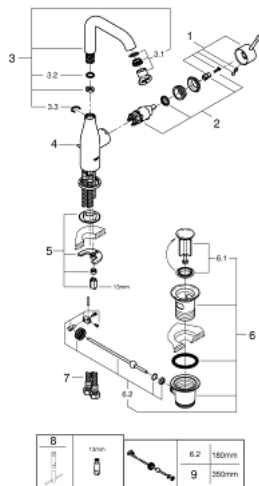

32 628 001 **ESSENCE SINGLE-LEVER BASIN MIXER 1/2"**  
**L-SIZE**

**SPARE PARTS**, August 2016 – now

- 1: Lever (Spare part-nr. 46919000)
  - 2: Cartridge (Spare part-nr. 46580000)
  - 3: Swivel tube spout (Spare part-nr. 13374000)
  - 3.1: Mousseur (Spare part-nr. 48270000)
  - 3.2: Sealing washer (Spare part-nr. 0128500M)
  - 3.3: Safety ring (Spare part-nr. 4826600M)
  - 4: Pop-up rod (Spare part-nr. 46739000)
  - 5: Shank mounting kit (Spare part-nr. 46645000)
  - 6: Waste set 1 1/4" (Spare part-nr. 28910000)
  - 6.1: Plug (Spare part-nr. 07182000)
  - 6.2: Eccentric rod (Spare part-nr. 07052000)
  - 7: Connection hose (Spare part-nr. 46255000)
  - 8: Mounting wrench (Spare part-nr. 19017000)\*
  - 9: Eccentric rod (Spare part-nr. 07341000)\*
- \* Optional accessories