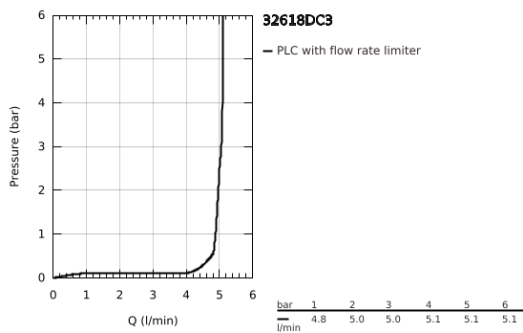

## 32 618 DC3 GROHE PLUS SINGLE-LEVER BASIN MIXER 1/2" XL-SIZE

### PRODUCT DESCRIPTION

- Colour: supersteel
- for free-standing basins
- GROHE SilkMove 28 mm ceramic cartridge
- with temperature limiter
- GROHE LongLife finish
- GROHE EcoJoy - less water, perfect flow
- maximum flow rate (at 3 bar): 5 l/min
- SpeedClean mousseur
- GROHE AquaGuide adjustable mousseur
- rapid installation system
- smooth body
- flexible connection hoses

32 618 DC3 **GROHE PLUS SINGLE-LEVER BASIN MIXER 1/2"**  
**XL-SIZE**

**SPARE PARTS**, January 2019 – now

1: Cartridge (Spare part-nr. 46963000)

2: Mousseur (Spare part-nr. 48449000)

3: Shank fastening assembly (Spare part-nr. 48384000)