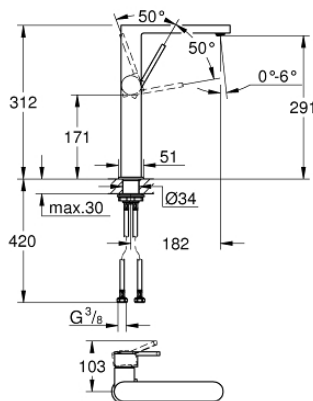

## 32 618 DC3 GROHE PLUS SINGLE-LEVER BASIN MIXER 1/2" XL-SIZE

### PRODUCT DESCRIPTION

- Colour: supersteel
- for free-standing basins
- GROHE SilkMove 28 mm ceramic cartridge
- with temperature limiter
- GROHE LongLife finish
- GROHE EcoJoy - less water, perfect flow
- maximum flow rate (at 3 bar): 5 l/min
- SpeedClean mousseur
- GROHE AquaGuide adjustable mousseur
- rapid installation system
- smooth body
- flexible connection hoses

32 618 DC3 **GROHE PLUS SINGLE-LEVER BASIN MIXER 1/2"**  
**XL-SIZE**

**SPARE PARTS**, January 2019 – now

1: Cartridge (Spare part-nr. 46963000)

2: Mousseur (Spare part-nr. 48449000)

3: Shank fastening assembly (Spare part-nr. 48384000)