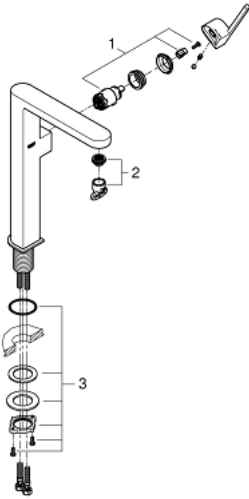

## 32 618 DC3 GROHE PLUS SINGLE-LEVER BASIN MIXER 1/2" XL-SIZE

### PRODUCT DESCRIPTION

- Colour: supersteel
- for free-standing basins
- GROHE SilkMove 28 mm ceramic cartridge
- with temperature limiter
- GROHE LongLife finish
- GROHE EcoJoy - less water, perfect flow
- maximum flow rate (at 3 bar): 5 l/min
- SpeedClean mousseur
- GROHE AquaGuide adjustable mousseur
- rapid installation system
- smooth body
- flexible connection hoses

32 618 DC3 **GROHE PLUS SINGLE-LEVER BASIN MIXER 1/2"**  
**XL-SIZE**

**SPARE PARTS**, January 2019 – now

1: Cartridge (Spare part-nr. 46963000)

2: Mousseur (Spare part-nr. 48449000)

3: Shank fastening assembly (Spare part-nr. 48384000)