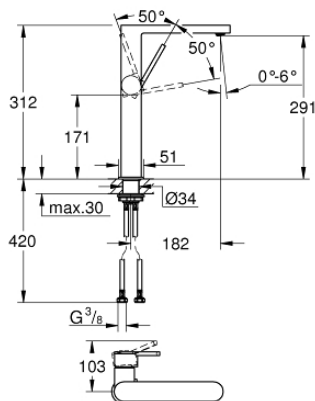

## 32 618 AL3 GROHE PLUS SINGLE-LEVER BASIN MIXER 1/2" XL-SIZE

### PRODUCT DESCRIPTION

- Colour: brushed hard graphite
- for free-standing basins
- GROHE SilkMove 28 mm ceramic cartridge
- with temperature limiter
- GROHE LongLife finish
- GROHE EcoJoy - less water, perfect flow
- maximum flow rate (at 3 bar): 5 l/min
- SpeedClean mousseur
- GROHE AquaGuide adjustable mousseur
- rapid installation system
- smooth body
- flexible connection hoses

32 618 AL3 **GROHE PLUS SINGLE-LEVER BASIN MIXER 1/2"**  
**XL-SIZE**

**SPARE PARTS**, March 2019 – now

1: Cartridge (Spare part-nr. 46963000)

2: Mousseur (Spare part-nr. 48449000)

3: Shank fastening assembly (Spare part-nr. 48384000)