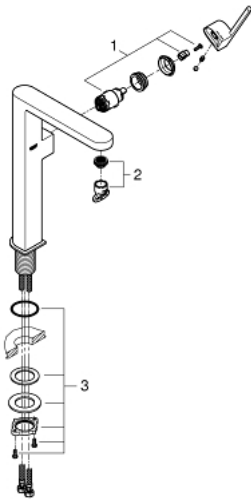

## 32 618 AL3 GROHE PLUS SINGLE-LEVER BASIN MIXER 1/2" XL-SIZE

### PRODUCT DESCRIPTION

- Colour: brushed hard graphite
- for free-standing basins
- GROHE SilkMove 28 mm ceramic cartridge
- with temperature limiter
- GROHE LongLife finish
- GROHE EcoJoy - less water, perfect flow
- maximum flow rate (at 3 bar): 5 l/min
- SpeedClean mousseur
- GROHE AquaGuide adjustable mousseur
- rapid installation system
- smooth body
- flexible connection hoses

32 618 AL3 **GROHE PLUS SINGLE-LEVER BASIN MIXER 1/2"**  
**XL-SIZE**

**SPARE PARTS**, March 2019 – now

1: Cartridge (Spare part-nr. 46963000)

2: Mousseur (Spare part-nr. 48449000)

3: Shank fastening assembly (Spare part-nr. 48384000)