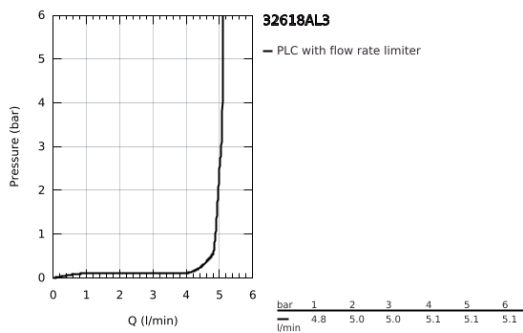

## 32 618 AL3 GROHE PLUS SINGLE-LEVER BASIN MIXER 1/2" XL-SIZE

### PRODUCT DESCRIPTION

- Colour: brushed hard graphite
- for free-standing basins
- GROHE SilkMove 28 mm ceramic cartridge
- with temperature limiter
- GROHE LongLife finish
- GROHE EcoJoy - less water, perfect flow
- maximum flow rate (at 3 bar): 5 l/min
- SpeedClean mousseur
- GROHE AquaGuide adjustable mousseur
- rapid installation system
- smooth body
- flexible connection hoses

32 618 AL3 **GROHE PLUS SINGLE-LEVER BASIN MIXER 1/2"**  
**XL-SIZE**

**SPARE PARTS**, March 2019 – now

1: Cartridge (Spare part-nr. 46963000)

2: Mousseur (Spare part-nr. 48449000)

3: Shank fastening assembly (Spare part-nr. 48384000)