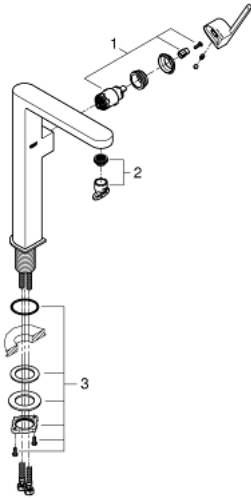

32 618 003 **GROHE PLUS SINGLE-LEVER BASIN MIXER 1/2"**
XL-SIZE

PRODUCT DESCRIPTION

- Colour: chrome
- for free-standing basins
- GROHE SilkMove 28 mm ceramic cartridge
- with temperature limiter
- GROHE LongLife finish
- GROHE EcoJoy - less water, perfect flow
- maximum flow rate (at 3 bar): 5 l/min
- SpeedClean mousseur
- GROHE AquaGuide adjustable mousseur
- rapid installation system
- smooth body
- flexible connection hoses

32 618 003 **GROHE PLUS SINGLE-LEVER BASIN MIXER 1/2"**
XL-SIZE

SPARE PARTS, August 2018 – now

1: Cartridge (Spare part-nr. 46963000)

2: Mousseur (Spare part-nr. 48449000)

3: Shank fastening assembly (Spare part-nr. 48384000)