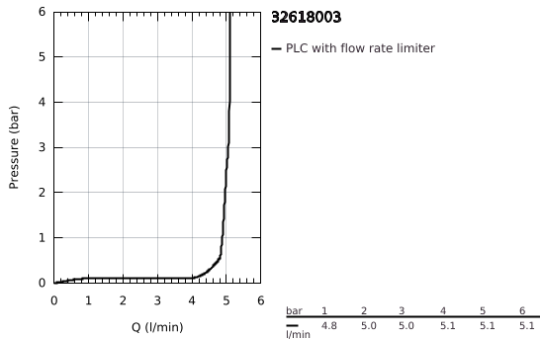

32 618 003 **GROHE PLUS SINGLE-LEVER BASIN MIXER 1/2"**
XL-SIZE

PRODUCT DESCRIPTION

- Colour: chrome
- for free-standing basins
- GROHE SilkMove 28 mm ceramic cartridge
- with temperature limiter
- GROHE LongLife finish
- GROHE EcoJoy - less water, perfect flow
- maximum flow rate (at 3 bar): 5 l/min
- SpeedClean mousseur
- GROHE AquaGuide adjustable mousseur
- rapid installation system
- smooth body
- flexible connection hoses

32 618 003 **GROHE PLUS SINGLE-LEVER BASIN MIXER 1/2"**
XL-SIZE

SPARE PARTS, August 2018 – now

1: Cartridge (Spare part-nr. 46963000)

2: Mousseur (Spare part-nr. 48449000)

3: Shank fastening assembly (Spare part-nr. 48384000)