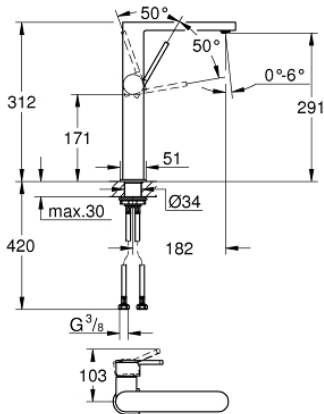

32 618 003 **GROHE PLUS SINGLE-LEVER BASIN MIXER 1/2"**
XL-SIZE

PRODUCT DESCRIPTION

- Colour: chrome
- for free-standing basins
- GROHE SilkMove 28 mm ceramic cartridge
- with temperature limiter
- GROHE LongLife finish
- GROHE EcoJoy - less water, perfect flow
- maximum flow rate (at 3 bar): 5 l/min
- SpeedClean mousseur
- GROHE AquaGuide adjustable mousseur
- rapid installation system
- smooth body
- flexible connection hoses

32 618 003 **GROHE PLUS SINGLE-LEVER BASIN MIXER 1/2"**
XL-SIZE

SPARE PARTS, August 2018 – now

1: Cartridge (Spare part-nr. 46963000)

2: Mousseur (Spare part-nr. 48449000)

3: Shank fastening assembly (Spare part-nr. 48384000)