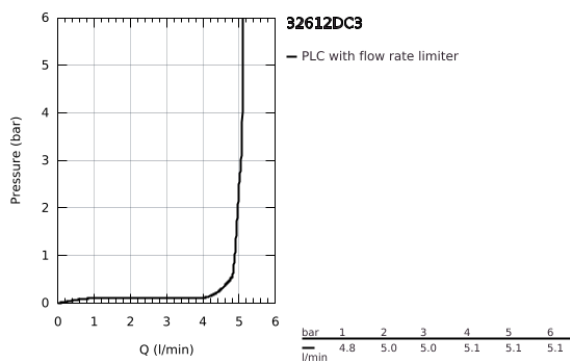

## 32 612 DC3 GROHE PLUS SINGLE-LEVER BASIN MIXER 1/2" S-SIZE

### PRODUCT DESCRIPTION

- Colour: supersteel
- GROHE SilkMove 28 mm ceramic cartridge
- with temperature limiter
- GROHE LongLife finish
- GROHE EcoJoy - less water, perfect flow
- maximum flow rate (at 3 bar): 5 l/min
- SpeedClean mousseur
- GROHE AquaGuide adjustable mousseur
- GROHE FastFixation Plus installation system
- pop-up waste set 1 1/4"
- flexible connection hoses