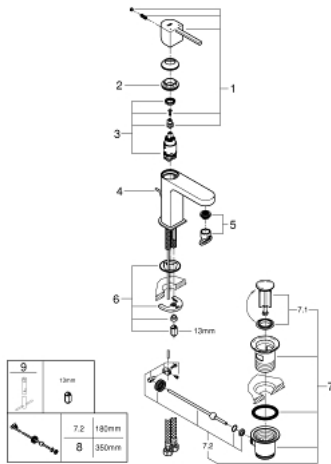

## 32 612 DC3 GROHE PLUS SINGLE-LEVER BASIN MIXER 1/2" S-SIZE

### PRODUCT DESCRIPTION

- Colour: supersteel
- GROHE SilkMove 28 mm ceramic cartridge
- with temperature limiter
- GROHE LongLife finish
- GROHE EcoJoy - less water, perfect flow
- maximum flow rate (at 3 bar): 5 l/min
- SpeedClean mousseur
- GROHE AquaGuide adjustable mousseur
- GROHE FastFixation Plus installation system
- pop-up waste set 1 1/4"
- flexible connection hoses

### SPARE PARTS, January 2019 – now

- 1: Lever (Spare part-nr. 48452DC0)
  - 2: Fitting ring (Spare part-nr. 07419000)
  - 3: Cartridge (Spare part-nr. 46580000)
  - 4: Pop-up rod (Spare part-nr. 46739EN0)
  - 5: Mousseur (Spare part-nr. 48449000)
  - 6: Shank mounting kit (Spare part-nr. 46645000)
  - 7: Waste set 1 1/4" (Spare part-nr. 28910DC0)
  - 7.1: Plug (Spare part-nr. 07182DC0)
  - 7.2: Eccentric rod (Spare part-nr. 07052000)
  - 8: Eccentric rod (Spare part-nr. 07341000)\*
  - 9: Mounting wrench (Spare part-nr. 19017000)\*
- \* Optional accessories