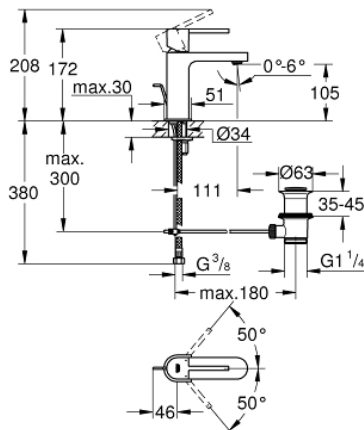

## 32 612 DC3 GROHE PLUS SINGLE-LEVER BASIN MIXER 1/2" S-SIZE

### PRODUCT DESCRIPTION

- Colour: supersteel
- GROHE SilkMove 28 mm ceramic cartridge
- with temperature limiter
- GROHE LongLife finish
- GROHE EcoJoy - less water, perfect flow
- maximum flow rate (at 3 bar): 5 l/min
- SpeedClean mousseur
- GROHE AquaGuide adjustable mousseur
- GROHE FastFixation Plus installation system
- pop-up waste set 1 1/4"
- flexible connection hoses

### SPARE PARTS, January 2019 – now

- 1: Lever (Spare part-nr. 48452DC0)
  - 2: Fitting ring (Spare part-nr. 07419000)
  - 3: Cartridge (Spare part-nr. 46580000)
  - 4: Pop-up rod (Spare part-nr. 46739EN0)
  - 5: Mousseur (Spare part-nr. 48449000)
  - 6: Shank mounting kit (Spare part-nr. 46645000)
  - 7: Waste set 1 1/4" (Spare part-nr. 28910DC0)
  - 7.1: Plug (Spare part-nr. 07182DC0)
  - 7.2: Eccentric rod (Spare part-nr. 07052000)
  - 8: Eccentric rod (Spare part-nr. 07341000)\*
  - 9: Mounting wrench (Spare part-nr. 19017000)\*
- \* Optional accessories