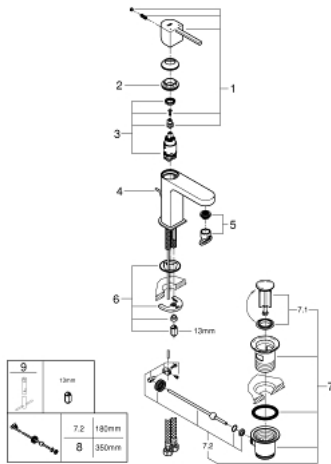

32 612 AL3 **GROHE PLUS SINGLE-LEVER BASIN MIXER 1/2"**  
**S-SIZE**

**PRODUCT DESCRIPTION**

- Colour: brushed hard graphite
- GROHE SilkMove 28 mm ceramic cartridge
- with temperature limiter
- GROHE LongLife finish
- GROHE EcoJoy - less water, perfect flow
- maximum flow rate (at 3 bar): 5 l/min
- SpeedClean mousseur
- GROHE AquaGuide adjustable mousseur
- GROHE FastFixation Plus installation system
- pop-up waste set 1 1/4"
- flexible connection hoses

## 32 612 AL3 GROHE PLUS SINGLE-LEVER BASIN MIXER 1/2" S-SIZE

### SPARE PARTS, March 2019 – now

- 1: Lever (Spare part-nr. 48452AL0)
  - 2: Fitting ring (Spare part-nr. 07419000)
  - 3: Cartridge (Spare part-nr. 46580000)
  - 4: Pop-up rod (Spare part-nr. 46739AL0)
  - 5: Mousseur (Spare part-nr. 48449000)
  - 6: Shank mounting kit (Spare part-nr. 46645000)
  - 7: Waste set 1 1/4" (Spare part-nr. 28910AL0)
  - 7.1: Plug (Spare part-nr. 07182AL0)
  - 7.2: Eccentric rod (Spare part-nr. 07052000)
  - 8: Eccentric rod (Spare part-nr. 07341000)\*
  - 9: Mounting wrench (Spare part-nr. 19017000)\*
- \* Optional accessories