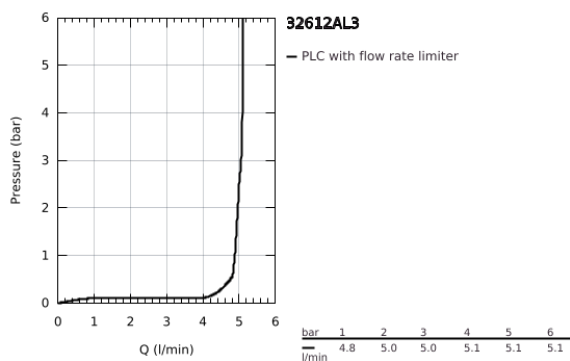

32 612 AL3 **GROHE PLUS SINGLE-LEVER BASIN MIXER 1/2"**  
**S-SIZE**

**PRODUCT DESCRIPTION**

- Colour: brushed hard graphite
- GROHE SilkMove 28 mm ceramic cartridge
- with temperature limiter
- GROHE LongLife finish
- GROHE EcoJoy - less water, perfect flow
- maximum flow rate (at 3 bar): 5 l/min
- SpeedClean mousseur
- GROHE AquaGuide adjustable mousseur
- GROHE FastFixation Plus installation system
- pop-up waste set 1 1/4"
- flexible connection hoses

## 32 612 AL3 GROHE PLUS SINGLE-LEVER BASIN MIXER 1/2" S-SIZE

### SPARE PARTS, March 2019 – now

- 1: Lever (Spare part-nr. 48452AL0)
  - 2: Fitting ring (Spare part-nr. 07419000)
  - 3: Cartridge (Spare part-nr. 46580000)
  - 4: Pop-up rod (Spare part-nr. 46739AL0)
  - 5: Mousseur (Spare part-nr. 48449000)
  - 6: Shank mounting kit (Spare part-nr. 46645000)
  - 7: Waste set 1 1/4" (Spare part-nr. 28910AL0)
  - 7.1: Plug (Spare part-nr. 07182AL0)
  - 7.2: Eccentric rod (Spare part-nr. 07052000)
  - 8: Eccentric rod (Spare part-nr. 07341000)\*
  - 9: Mounting wrench (Spare part-nr. 19017000)\*
- \* Optional accessories