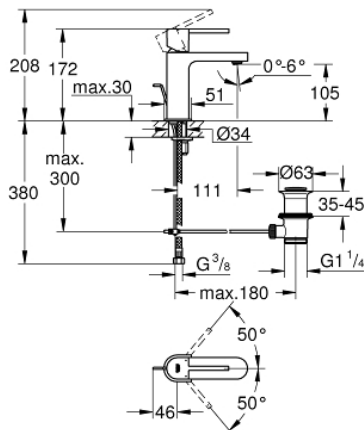

32 612 AL3 **GROHE PLUS SINGLE-LEVER BASIN MIXER 1/2"**  
**S-SIZE**

**PRODUCT DESCRIPTION**

- Colour: brushed hard graphite
- GROHE SilkMove 28 mm ceramic cartridge
- with temperature limiter
- GROHE LongLife finish
- GROHE EcoJoy - less water, perfect flow
- maximum flow rate (at 3 bar): 5 l/min
- SpeedClean mousseur
- GROHE AquaGuide adjustable mousseur
- GROHE FastFixation Plus installation system
- pop-up waste set 1 1/4"
- flexible connection hoses

## 32 612 AL3 GROHE PLUS SINGLE-LEVER BASIN MIXER 1/2" S-SIZE

### SPARE PARTS, March 2019 – now

- 1: Lever (Spare part-nr. 48452AL0)
  - 2: Fitting ring (Spare part-nr. 07419000)
  - 3: Cartridge (Spare part-nr. 46580000)
  - 4: Pop-up rod (Spare part-nr. 46739AL0)
  - 5: Mousseur (Spare part-nr. 48449000)
  - 6: Shank mounting kit (Spare part-nr. 46645000)
  - 7: Waste set 1 1/4" (Spare part-nr. 28910AL0)
  - 7.1: Plug (Spare part-nr. 07182AL0)
  - 7.2: Eccentric rod (Spare part-nr. 07052000)
  - 8: Eccentric rod (Spare part-nr. 07341000)\*
  - 9: Mounting wrench (Spare part-nr. 19017000)\*
- \* Optional accessories