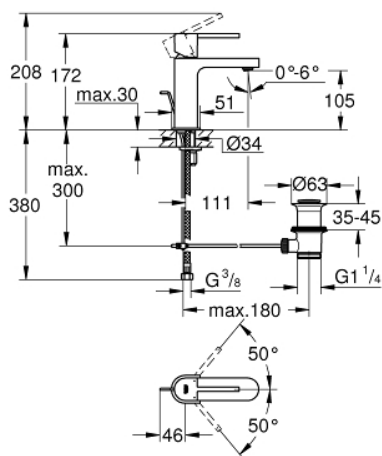

32 612 003 **GROHE PLUS SINGLE-LEVER BASIN MIXER 1/2"**
S-SIZE

PRODUCT DESCRIPTION

- Colour: chrome
- GROHE SilkMove 28 mm ceramic cartridge
- with temperature limiter
- GROHE LongLife finish
- GROHE EcoJoy - less water, perfect flow
- maximum flow rate (at 3 bar): 5 l/min
- SpeedClean mousseur
- GROHE AquaGuide adjustable mousseur
- GROHE FastFixation Plus installation system

- pop-up waste set 1 1/4"
- flexible connection hoses

32 612 003 **GROHE PLUS SINGLE-LEVER BASIN MIXER 1/2"**
S-SIZE

SPARE PARTS, August 2018 – now

- 1: Lever (Spare part-nr. 48452000)
 - 2: Fitting ring (Spare part-nr. 07419000)
 - 3: Cartridge (Spare part-nr. 46580000)
 - 4: Pop-up rod (Spare part-nr. 46739000)
 - 5: Mousseur (Spare part-nr. 48449000)
 - 6: Shank mounting kit (Spare part-nr. 46645000)
 - 7: Waste set 1 1/4" (Spare part-nr. 28910000)
 - 7.1: Plug (Spare part-nr. 07182000)
 - 7.2: Eccentric rod (Spare part-nr. 07052000)
 - 8: Eccentric rod (Spare part-nr. 07341000)*
 - 9: Mounting wrench (Spare part-nr. 19017000)*
- * Optional accessories