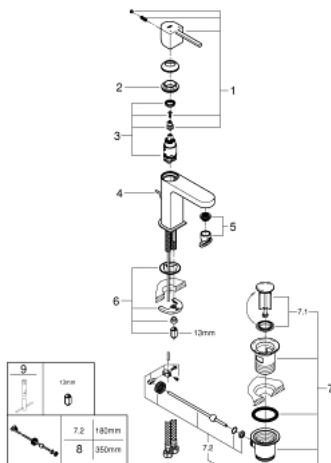

32 612 003 **GROHE PLUS SINGLE-LEVER BASIN MIXER 1/2"**
S-SIZE

PRODUCT DESCRIPTION

- Colour: chrome
- GROHE SilkMove 28 mm ceramic cartridge
- with temperature limiter
- GROHE LongLife finish
- GROHE EcoJoy - less water, perfect flow
- maximum flow rate (at 3 bar): 5 l/min
- SpeedClean mousseur
- GROHE AquaGuide adjustable mousseur
- GROHE FastFixation Plus installation system

- pop-up waste set 1 1/4"
- flexible connection hoses

32 612 003 **GROHE PLUS SINGLE-LEVER BASIN MIXER 1/2"**
S-SIZE

SPARE PARTS, August 2018 – now

- 1: Lever (Spare part-nr. 48452000)
 - 2: Fitting ring (Spare part-nr. 07419000)
 - 3: Cartridge (Spare part-nr. 46580000)
 - 4: Pop-up rod (Spare part-nr. 46739000)
 - 5: Mousseur (Spare part-nr. 48449000)
 - 6: Shank mounting kit (Spare part-nr. 46645000)
 - 7: Waste set 1 1/4" (Spare part-nr. 28910000)
 - 7.1: Plug (Spare part-nr. 07182000)
 - 7.2: Eccentric rod (Spare part-nr. 07052000)
 - 8: Eccentric rod (Spare part-nr. 07341000)*
 - 9: Mounting wrench (Spare part-nr. 19017000)*
- * Optional accessories