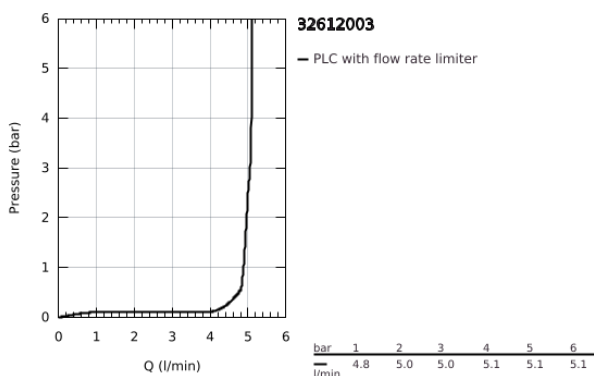

32 612 003 **GROHE PLUS SINGLE-LEVER BASIN MIXER 1/2"**
S-SIZE

PRODUCT DESCRIPTION

- Colour: chrome
- GROHE SilkMove 28 mm ceramic cartridge
- with temperature limiter
- GROHE LongLife finish
- GROHE EcoJoy - less water, perfect flow
- maximum flow rate (at 3 bar): 5 l/min
- SpeedClean mousseur
- GROHE AquaGuide adjustable mousseur
- GROHE FastFixation Plus installation system

- pop-up waste set 1 1/4"
- flexible connection hoses

32 612 003 **GROHE PLUS SINGLE-LEVER BASIN MIXER 1/2"**
S-SIZE

SPARE PARTS, August 2018 – now

- 1: Lever (Spare part-nr. 48452000)
 - 2: Fitting ring (Spare part-nr. 07419000)
 - 3: Cartridge (Spare part-nr. 46580000)
 - 4: Pop-up rod (Spare part-nr. 46739000)
 - 5: Mousseur (Spare part-nr. 48449000)
 - 6: Shank mounting kit (Spare part-nr. 46645000)
 - 7: Waste set 1 1/4" (Spare part-nr. 28910000)
 - 7.1: Plug (Spare part-nr. 07182000)
 - 7.2: Eccentric rod (Spare part-nr. 07052000)
 - 8: Eccentric rod (Spare part-nr. 07341000)*
 - 9: Mounting wrench (Spare part-nr. 19017000)*
- * Optional accessories