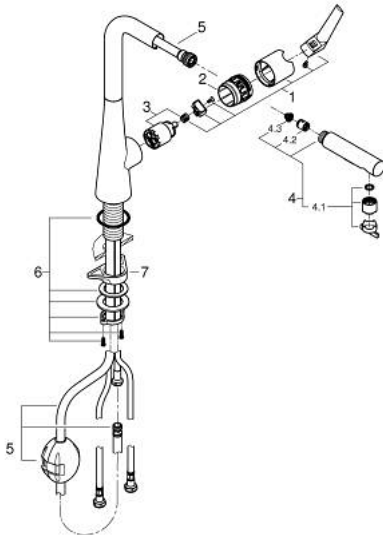

## 32 553 DC2 ZEDRA SINGLE-LEVER SINK MIXER 1/2"

### PRODUCT DESCRIPTION

- Colour: supersteel
- GROHE LongLife finish
- GROHE SilkMove 35 mm ceramic cartridge
- Pull-Out spout for greater flexibility
- MagneticDocking guarantees easy retraction and smooth docking of the spray head back to the starting position
- Dual Spray - switch between laminar spray and SpeedClean shower jet using diverter
- automatic return to laminar spray
- adjustable flow rate limiter
- swivel tubular spout, swivel area 360°
- protected against backflow
- flexible connection hoses
- metal fixation set
- Protected Water Ways no contact of water with lead or nickel inside the tap
- maximum flow rate (at 3 bar): 10 l/min

### SPARE PARTS, March 2021 – now

- 1: Lever (Spare part-nr. 48476DC0)
- 2: Screw ring (Spare part-nr. 48517000)
- 3: Cartridge (Spare part-nr. 46374000)
- 4: Pull-Out spray (Spare part-nr. 48474DC0)
- 4.1: Flow straightener (Spare part-nr. 48275000)
- 4.2: Non-return valve (Spare part-nr. 08565000)
- 4.3: Dirt strainer (Spare part-nr. 0676800M)
- 5: Shower hose (Spare part-nr. 48472000)
- 6: Shank fastening assembly (Spare part-nr. 48384000)
- 7: Support plate (Spare part-nr. 05334000)