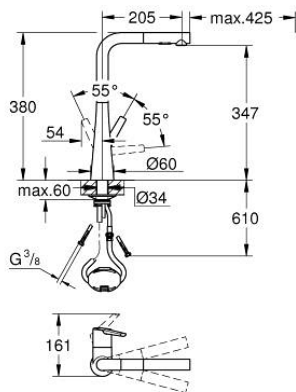

## 32 553 DC2 ZEDRA SINGLE-LEVER SINK MIXER 1/2"

### PRODUCT DESCRIPTION

- Colour: supersteel
- GROHE LongLife finish
- GROHE SilkMove 35 mm ceramic cartridge
- Pull-Out spout for greater flexibility
- MagneticDocking guarantees easy retraction and smooth docking of the spray head back to the starting position
- Dual Spray - switch between laminar spray and SpeedClean shower jet using diverter
- automatic return to laminar spray
- adjustable flow rate limiter
- swivel tubular spout, swivel area 360°
- protected against backflow
- flexible connection hoses
- metal fixation set
- Protected Water Ways no contact of water with lead or nickel inside the tap
- maximum flow rate (at 3 bar): 10 l/min

### SPARE PARTS, March 2021 – now

- 1: Lever (Spare part-nr. 48476DC0)
- 2: Screw ring (Spare part-nr. 48517000)
- 3: Cartridge (Spare part-nr. 46374000)
- 4: Pull-Out spray (Spare part-nr. 48474DC0)
- 4.1: Flow straightener (Spare part-nr. 48275000)
- 4.2: Non-return valve (Spare part-nr. 08565000)
- 4.3: Dirt strainer (Spare part-nr. 0676800M)
- 5: Shower hose (Spare part-nr. 48472000)
- 6: Shank fastening assembly (Spare part-nr. 48384000)
- 7: Support plate (Spare part-nr. 05334000)