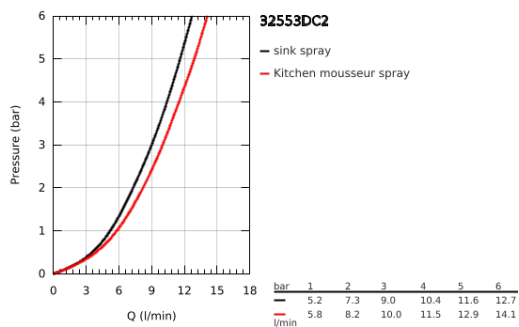

## 32 553 DC2 ZEDRA SINGLE-LEVER SINK MIXER 1/2"

### PRODUCT DESCRIPTION

- Colour: supersteel
- GROHE LongLife finish
- GROHE SilkMove 35 mm ceramic cartridge
- Pull-Out spout for greater flexibility
- MagneticDocking guarantees easy retraction and smooth docking of the spray head back to the starting position
- Dual Spray - switch between laminar spray and SpeedClean shower jet using diverter
- automatic return to laminar spray
- adjustable flow rate limiter
- swivel tubular spout, swivel area 360°
- protected against backflow
- flexible connection hoses
- metal fixation set
- Protected Water Ways no contact of water with lead or nickel inside the tap
- maximum flow rate (at 3 bar): 10 l/min