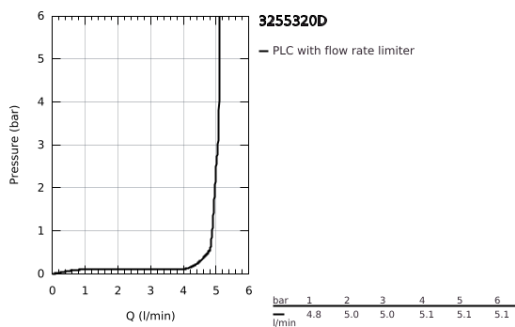

32 553 20D ZEDRA SINGLE-LEVER SINK MIXER 1/2"

PRODUCT DESCRIPTION

- Colour: chrome
- GROHE LongLife finish
- GROHE SilkMove 35 mm ceramic cartridge
- Pull-Out spout for greater flexibility
- MagneticDocking guarantees easy retraction and smooth docking of the spray head back to the starting position
- Dual Spray - switch between laminar spray and SpeedClean shower jet using diverter
- automatic return to laminar spray
- adjustable flow rate limiter
- swivel tubular spout, swivel area 360°
- flexible connection hoses
- metal fixation set
- Protected Water Ways no contact of water with lead or nickel inside the tap
- maximum flow rate (at 3 bar): 5 l/min
- protected against backflow

32 553 20D ZEDRA SINGLE-LEVER SINK MIXER 1/2"

SPARE PARTS, March 2021 – now

- 1: Lever (Spare part-nr. 48476000)
- 2: Screw ring (Spare part-nr. 48517000)
- 3: Cartridge (Spare part-nr. 46374000)
- 4: Pull-Out spray (Spare part-nr. 48474000)
- 4.1: Flow straightener (Spare part-nr. 48275000)
- 4.2: Non-return valve (Spare part-nr. 08565000)
- 4.3: Dirt strainer (Spare part-nr. 0676800M)
- 5: Shower hose (Spare part-nr. 48472000)
- 6: Shank fastening assembly (Spare part-nr. 48384000)
- 7: Support plate (Spare part-nr. 05334000)