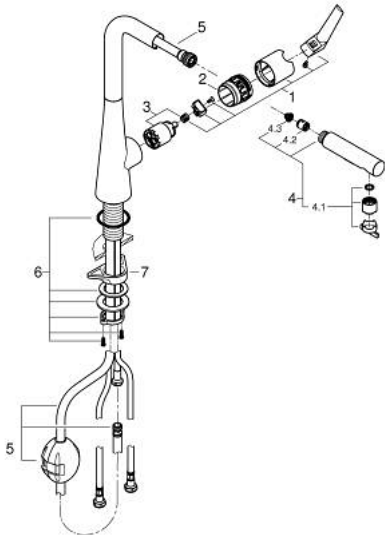

32 553 20D ZEDRA SINGLE-LEVER SINK MIXER 1/2"

PRODUCT DESCRIPTION

- Colour: chrome
- GROHE LongLife finish
- GROHE SilkMove 35 mm ceramic cartridge
- Pull-Out spout for greater flexibility
- MagneticDocking guarantees easy retraction and smooth docking of the spray head back to the starting position
- Dual Spray - switch between laminar spray and SpeedClean shower jet using diverter
- automatic return to laminar spray
- adjustable flow rate limiter
- swivel tubular spout, swivel area 360°
- flexible connection hoses
- metal fixation set
- Protected Water Ways no contact of water with lead or nickel inside the tap
- maximum flow rate (at 3 bar): 5 l/min
- protected against backflow

32 553 20D ZEDRA SINGLE-LEVER SINK MIXER 1/2"

SPARE PARTS, March 2021 – now

- 1: Lever (Spare part-nr. 48476000)
- 2: Screw ring (Spare part-nr. 48517000)
- 3: Cartridge (Spare part-nr. 46374000)
- 4: Pull-Out spray (Spare part-nr. 48474000)
- 4.1: Flow straightener (Spare part-nr. 48275000)
- 4.2: Non-return valve (Spare part-nr. 08565000)
- 4.3: Dirt strainer (Spare part-nr. 0676800M)
- 5: Shower hose (Spare part-nr. 48472000)
- 6: Shank fastening assembly (Spare part-nr. 48384000)
- 7: Support plate (Spare part-nr. 05334000)