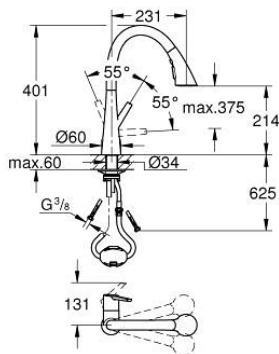

32 553 20D ZEDRA SINGLE-LEVER SINK MIXER 1/2"

PRODUCT DESCRIPTION

- Colour: chrome
- GROHE LongLife finish
- GROHE SilkMove 35 mm ceramic cartridge
- Pull-Out spout for greater flexibility
- MagneticDocking guarantees easy retraction and smooth docking of the spray head back to the starting position
- Dual Spray - switch between laminar spray and SpeedClean shower jet using diverter
- automatic return to laminar spray
- adjustable flow rate limiter
- swivel tubular spout, swivel area 360°
- flexible connection hoses
- metal fixation set
- Protected Water Ways no contact of water with lead or nickel inside the tap
- maximum flow rate (at 3 bar): 5 l/min
- protected against backflow

32 553 20D ZEDRA SINGLE-LEVER SINK MIXER 1/2"

SPARE PARTS, March 2021 – now

- 1: Lever (Spare part-nr. 48476000)
- 2: Screw ring (Spare part-nr. 48517000)
- 3: Cartridge (Spare part-nr. 46374000)
- 4: Pull-Out spray (Spare part-nr. 48474000)
- 4.1: Flow straightener (Spare part-nr. 48275000)
- 4.2: Non-return valve (Spare part-nr. 08565000)
- 4.3: Dirt strainer (Spare part-nr. 0676800M)
- 5: Shower hose (Spare part-nr. 48472000)
- 6: Shank fastening assembly (Spare part-nr. 48384000)
- 7: Support plate (Spare part-nr. 05334000)