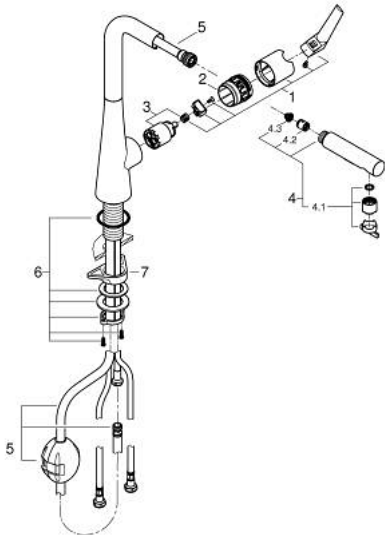

32 553 002 ZEDRA SINGLE-LEVER SINK MIXER 1/2"

PRODUCT DESCRIPTION

- Colour: chrome
- GROHE LongLife finish
- GROHE SilkMove 35 mm ceramic cartridge
- Pull-Out spout for greater flexibility
- MagneticDocking guarantees easy retraction and smooth docking of the spray head back to the starting position
- Dual Spray - switch between laminar spray and SpeedClean shower jet using diverter
- automatic return to laminar spray
- adjustable flow rate limiter
- swivel tubular spout, swivel area 360°
- protected against backflow
- flexible connection hoses
- metal fixation set
- Protected Water Ways no contact of water with lead or nickel inside the tap
- maximum flow rate (at 3 bar): 10 l/min

32 553 002 ZEDRA SINGLE-LEVER SINK MIXER 1/2"

SPARE PARTS, March 2021 – now

- 1: Lever (Spare part-nr. 48476000)
- 2: Screw ring (Spare part-nr. 48517000)
- 3: Cartridge (Spare part-nr. 46374000)
- 4: Pull-Out spray (Spare part-nr. 48474000)
- 4.1: Flow straightener (Spare part-nr. 48275000)
- 4.2: Non-return valve (Spare part-nr. 08565000)
- 4.3: Dirt strainer (Spare part-nr. 0676800M)
- 5: Shower hose (Spare part-nr. 48472000)
- 6: Shank fastening assembly (Spare part-nr. 48384000)
- 7: Support plate (Spare part-nr. 05334000)