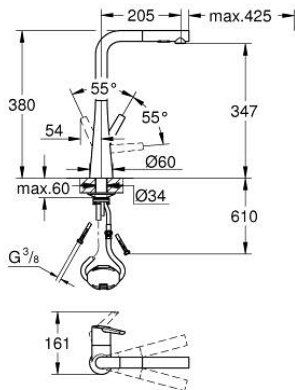

32 553 002 ZEDRA SINGLE-LEVER SINK MIXER 1/2"

PRODUCT DESCRIPTION

- Colour: chrome
- GROHE LongLife finish
- GROHE SilkMove 35 mm ceramic cartridge
- Pull-Out spout for greater flexibility
- MagneticDocking guarantees easy retraction and smooth docking of the spray head back to the starting position
- Dual Spray - switch between laminar spray and SpeedClean shower jet using diverter
- automatic return to laminar spray
- adjustable flow rate limiter
- swivel tubular spout, swivel area 360°
- protected against backflow
- flexible connection hoses
- metal fixation set
- Protected Water Ways no contact of water with lead or nickel inside the tap
- maximum flow rate (at 3 bar): 10 l/min

32 553 002 ZEDRA SINGLE-LEVER SINK MIXER 1/2"

SPARE PARTS, March 2021 – now

- 1: Lever (Spare part-nr. 48476000)
- 2: Screw ring (Spare part-nr. 48517000)
- 3: Cartridge (Spare part-nr. 46374000)
- 4: Pull-Out spray (Spare part-nr. 48474000)
- 4.1: Flow straightener (Spare part-nr. 48275000)
- 4.2: Non-return valve (Spare part-nr. 08565000)
- 4.3: Dirt strainer (Spare part-nr. 0676800M)
- 5: Shower hose (Spare part-nr. 48472000)
- 6: Shank fastening assembly (Spare part-nr. 48384000)
- 7: Support plate (Spare part-nr. 05334000)