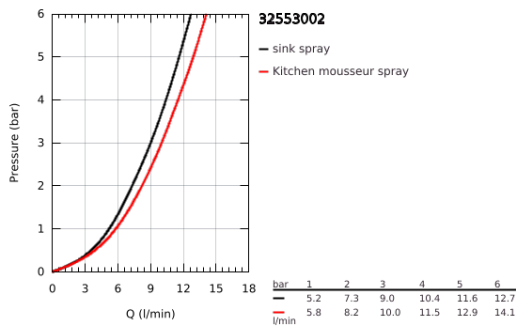

32 553 002 ZEDRA SINGLE-LEVER SINK MIXER 1/2"

PRODUCT DESCRIPTION

- Colour: chrome
- GROHE LongLife finish
- GROHE SilkMove 35 mm ceramic cartridge
- Pull-Out spout for greater flexibility
- MagneticDocking guarantees easy retraction and smooth docking of the spray head back to the starting position
- Dual Spray - switch between laminar spray and SpeedClean shower jet using diverter
- automatic return to laminar spray
- adjustable flow rate limiter
- swivel tubular spout, swivel area 360°
- protected against backflow
- flexible connection hoses
- metal fixation set
- Protected Water Ways no contact of water with lead or nickel inside the tap
- maximum flow rate (at 3 bar): 10 l/min

32 553 002 ZEDRA SINGLE-LEVER SINK MIXER 1/2"

SPARE PARTS, March 2021 – now

- 1: Lever (Spare part-nr. 48476000)
- 2: Screw ring (Spare part-nr. 48517000)
- 3: Cartridge (Spare part-nr. 46374000)
- 4: Pull-Out spray (Spare part-nr. 48474000)
- 4.1: Flow straightener (Spare part-nr. 48275000)
- 4.2: Non-return valve (Spare part-nr. 08565000)
- 4.3: Dirt strainer (Spare part-nr. 0676800M)
- 5: Shower hose (Spare part-nr. 48472000)
- 6: Shank fastening assembly (Spare part-nr. 48384000)
- 7: Support plate (Spare part-nr. 05334000)