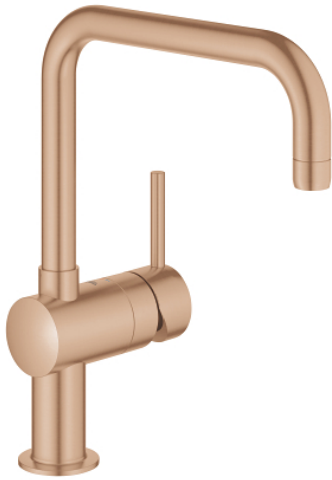

### 32 488 DL0 MINTA SINGLE-LEVER SINK MIXER 1/2"

**PRODUCT DESCRIPTION**

- Colour: brushed warm sunset
- U spout
- GROHE LongLife finish
- GROHE SilkMove 46 mm ceramic cartridge
- adjustable flow rate limiter
- selectable swivel area: 0° / 150° / 360°
- swivel tubular spout
- flexible connection hoses
- rapid installation system
- optional temperature limiter
- maximum flow rate (at 3 bar): 11.5 l/min