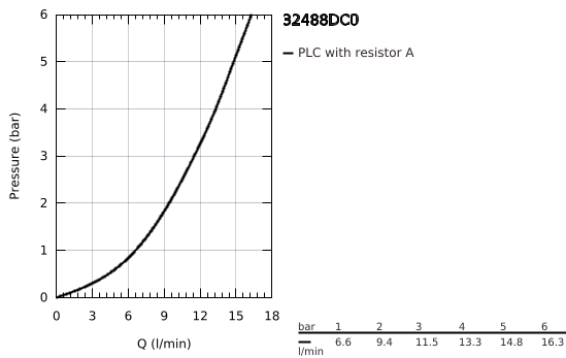

32 488 DC0 MINTA SINGLE-LEVER SINK MIXER 1/2"

PRODUCT DESCRIPTION

- Colour: supersteel
- U spout
- GROHE LongLife finish
- GROHE SilkMove 46 mm ceramic cartridge
- adjustable flow rate limiter
- selectable swivel area: 0° / 150° / 360°
- swivel tubular spout
- flexible connection hoses
- rapid installation system
- optional temperature limiter
- maximum flow rate (at 3 bar): 11.5 l/min

32 488 DC0 MINTA SINGLE-LEVER SINK MIXER 1/2"

SPARE PARTS, March 2007 – October 2014

- 1: Lever (Spare part-nr. 46015DC0)
 - 2: Cap (Spare part-nr. 46025DC0)
 - 3: Cartridge (Spare part-nr. 46048000)
 - 4: Outlet (Spare part-nr. 13096DC0)
 - 4.1: Sealing washer (Spare part-nr. 0128500M)
 - 4.2: Safety ring (Spare part-nr. 0485300M)
 - 4.3: Mousseur (Spare part-nr. 13928DC0)
 - 5: Shank mounting kit (Spare part-nr. 46249000)
 - 6: Mounting wrench (Spare part-nr. 19017000)*
- * Optional accessories