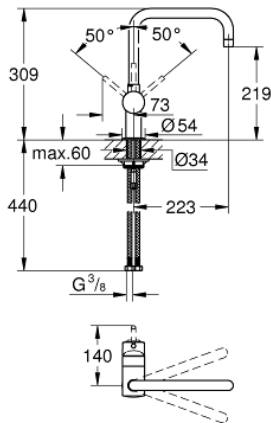

32 488 DC0 MINTA SINGLE-LEVER SINK MIXER 1/2"

PRODUCT DESCRIPTION

- Colour: supersteel
- U spout
- GROHE LongLife finish
- GROHE SilkMove 46 mm ceramic cartridge
- adjustable flow rate limiter
- selectable swivel area: 0° / 150° / 360°
- swivel tubular spout
- flexible connection hoses
- rapid installation system
- optional temperature limiter
- maximum flow rate (at 3 bar): 11.5 l/min

32 488 DC0 MINTA SINGLE-LEVER SINK MIXER 1/2"

SPARE PARTS, March 2007 – October 2014

- 1: Lever (Spare part-nr. 46015DC0)
 - 2: Cap (Spare part-nr. 46025DC0)
 - 3: Cartridge (Spare part-nr. 46048000)
 - 4: Outlet (Spare part-nr. 13096DC0)
 - 4.1: Sealing washer (Spare part-nr. 0128500M)
 - 4.2: Safety ring (Spare part-nr. 0485300M)
 - 4.3: Mousseur (Spare part-nr. 13928DC0)
 - 5: Shank mounting kit (Spare part-nr. 46249000)
 - 6: Mounting wrench (Spare part-nr. 19017000)*
- * Optional accessories