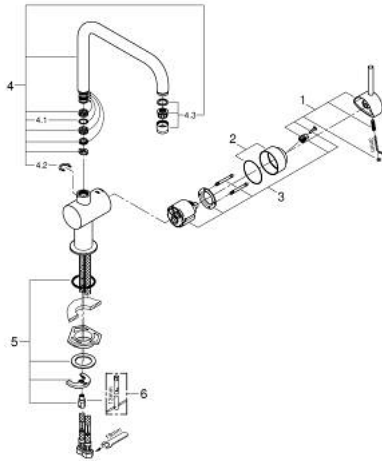

32 488 AL0 MINTA SINGLE-LEVER SINK MIXER 1/2"

PRODUCT DESCRIPTION

- Colour: brushed hard graphite
- U spout
- GROHE LongLife finish
- GROHE SilkMove 46 mm ceramic cartridge
- adjustable flow rate limiter
- selectable swivel area: 0° / 150° / 360°
- swivel tubular spout
- flexible connection hoses
- rapid installation system
- optional temperature limiter
- maximum flow rate (at 3 bar): 11.5 l/min

32 488 AL0 MINTA SINGLE-LEVER SINK MIXER 1/2"

SPARE PARTS, March 2018 – now

- 1: Lever (Spare part-nr. 46015AL0)
- 2: Cap (Spare part-nr. 46025AL0)
- 3: Cartridge (Spare part-nr. 46048000)
- 4: Outlet (Spare part-nr. 13096AL0)
- 4.1: Sealing washer (Spare part-nr. 0128500M)
- 4.2: Safety ring (Spare part-nr. 0485300M)
- 4.3: Mousseur (Spare part-nr. 13928AL0)
- 5: Shank mounting kit (Spare part-nr. 46249000)
- 6: Mounting wrench (Spare part-nr. 19017000)*