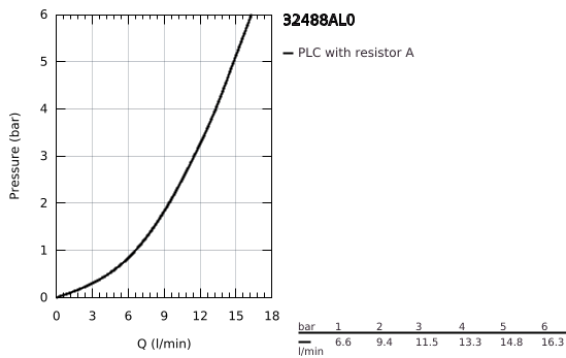

32 488 AL0 MINTA SINGLE-LEVER SINK MIXER 1/2"

PRODUCT DESCRIPTION

- Colour: brushed hard graphite
- U spout
- GROHE LongLife finish
- GROHE SilkMove 46 mm ceramic cartridge
- adjustable flow rate limiter
- selectable swivel area: 0° / 150° / 360°
- swivel tubular spout
- flexible connection hoses
- rapid installation system
- optional temperature limiter
- maximum flow rate (at 3 bar): 11.5 l/min

32 488 AL0 MINTA SINGLE-LEVER SINK MIXER 1/2"

SPARE PARTS, March 2018 – now

- 1: Lever (Spare part-nr. 46015AL0)
- 2: Cap (Spare part-nr. 46025AL0)
- 3: Cartridge (Spare part-nr. 46048000)
- 4: Outlet (Spare part-nr. 13096AL0)
- 4.1: Sealing washer (Spare part-nr. 0128500M)
- 4.2: Safety ring (Spare part-nr. 0485300M)
- 4.3: Mousseur (Spare part-nr. 13928AL0)
- 5: Shank mounting kit (Spare part-nr. 46249000)
- 6: Mounting wrench (Spare part-nr. 19017000)*