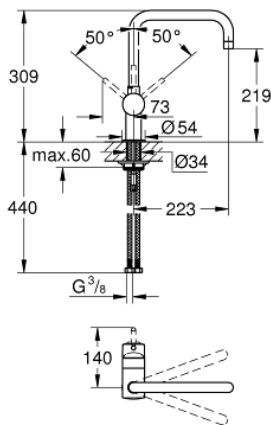

32 488 AL0 MINTA SINGLE-LEVER SINK MIXER 1/2"

PRODUCT DESCRIPTION

- Colour: brushed hard graphite
- U spout
- GROHE LongLife finish
- GROHE SilkMove 46 mm ceramic cartridge
- adjustable flow rate limiter
- selectable swivel area: 0° / 150° / 360°
- swivel tubular spout
- flexible connection hoses
- rapid installation system
- optional temperature limiter
- maximum flow rate (at 3 bar): 11.5 l/min

32 488 AL0 MINTA SINGLE-LEVER SINK MIXER 1/2"

SPARE PARTS, March 2018 – now

- 1: Lever (Spare part-nr. 46015AL0)
- 2: Cap (Spare part-nr. 46025AL0)
- 3: Cartridge (Spare part-nr. 46048000)
- 4: Outlet (Spare part-nr. 13096AL0)
- 4.1: Sealing washer (Spare part-nr. 0128500M)
- 4.2: Safety ring (Spare part-nr. 0485300M)
- 4.3: Mousseur (Spare part-nr. 13928AL0)
- 5: Shank mounting kit (Spare part-nr. 46249000)
- 6: Mounting wrench (Spare part-nr. 19017000)*