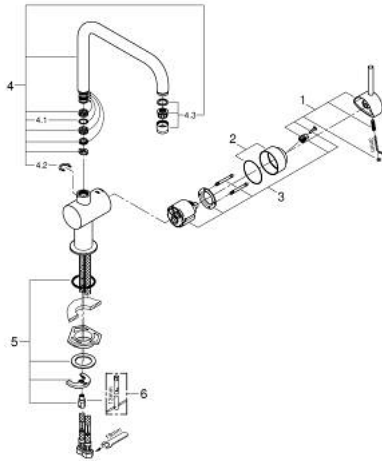

32 488 000 MINTA SINGLE-LEVER SINK MIXER 1/2"

PRODUCT DESCRIPTION

- Colour: chrome
- U spout
- GROHE LongLife finish
- GROHE SilkMove 46 mm ceramic cartridge
- adjustable flow rate limiter
- selectable swivel area: 0° / 150° / 360°
- swivel tubular spout
- flexible connection hoses
- rapid installation system
- maximum flow rate (at 3 bar): 11.5 l/min

32 488 000 MINTA SINGLE-LEVER SINK MIXER 1/2"

SPARE PARTS, March 2007 – October 2014

- 1: Lever (Spare part-nr. 46015000)
 - 2: Cap (Spare part-nr. 46025000)
 - 3: Cartridge (Spare part-nr. 46048000)
 - 4: Outlet (Spare part-nr. 13096000)
 - 4.1: Sealing washer (Spare part-nr. 0128500M)
 - 4.2: Safety ring (Spare part-nr. 0485300M)
 - 4.3: Mousseur (Spare part-nr. 13928000)
 - 5: Shank mounting kit (Spare part-nr. 46249000)
 - 6: Mounting wrench (Spare part-nr. 19017000)*
- * Optional accessories