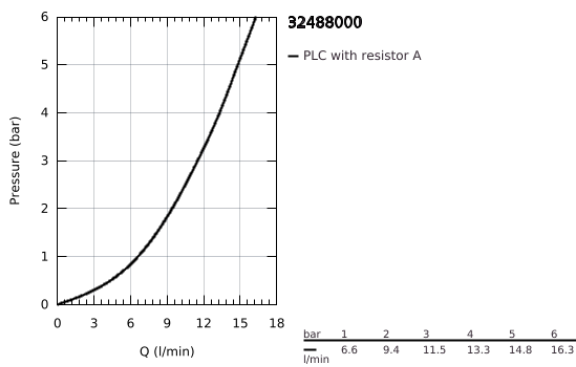

32 488 000 MINTA SINGLE-LEVER SINK MIXER 1/2"

PRODUCT DESCRIPTION

- Colour: chrome
- U spout
- GROHE LongLife finish
- GROHE SilkMove 46 mm ceramic cartridge
- adjustable flow rate limiter
- selectable swivel area: 0° / 150° / 360°
- swivel tubular spout
- flexible connection hoses
- rapid installation system
- maximum flow rate (at 3 bar): 11.5 l/min

32 488 000 MINTA SINGLE-LEVER SINK MIXER 1/2"

SPARE PARTS, March 2007 – October 2014

- 1: Lever (Spare part-nr. 46015000)
 - 2: Cap (Spare part-nr. 46025000)
 - 3: Cartridge (Spare part-nr. 46048000)
 - 4: Outlet (Spare part-nr. 13096000)
 - 4.1: Sealing washer (Spare part-nr. 0128500M)
 - 4.2: Safety ring (Spare part-nr. 0485300M)
 - 4.3: Mousseur (Spare part-nr. 13928000)
 - 5: Shank mounting kit (Spare part-nr. 46249000)
 - 6: Mounting wrench (Spare part-nr. 19017000)*
- * Optional accessories