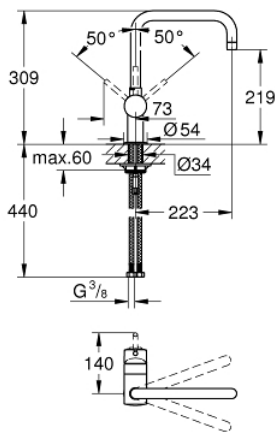

32 488 000 MINTA SINGLE-LEVER SINK MIXER 1/2"

PRODUCT DESCRIPTION

- Colour: chrome
- U spout
- GROHE LongLife finish
- GROHE SilkMove 46 mm ceramic cartridge
- adjustable flow rate limiter
- selectable swivel area: 0° / 150° / 360°
- swivel tubular spout
- flexible connection hoses
- rapid installation system
- maximum flow rate (at 3 bar): 11.5 l/min

32 488 000 MINTA SINGLE-LEVER SINK MIXER 1/2"

SPARE PARTS, March 2007 – October 2014

- 1: Lever (Spare part-nr. 46015000)
 - 2: Cap (Spare part-nr. 46025000)
 - 3: Cartridge (Spare part-nr. 46048000)
 - 4: Outlet (Spare part-nr. 13096000)
 - 4.1: Sealing washer (Spare part-nr. 0128500M)
 - 4.2: Safety ring (Spare part-nr. 0485300M)
 - 4.3: Mousseur (Spare part-nr. 13928000)
 - 5: Shank mounting kit (Spare part-nr. 46249000)
 - 6: Mounting wrench (Spare part-nr. 19017000)*
- * Optional accessories