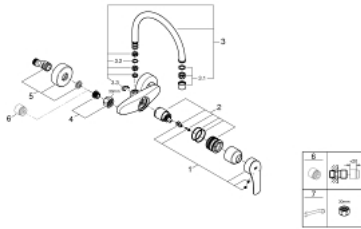

## 32 482 30D EUROSMART SINGLE-LEVER SINK MIXER 1/2"

### PRODUCT DESCRIPTION

- Colour: chrome
- wall mounted
- GROHE LongLife finish
- GROHE SilkMove 35 mm ceramic cartridge
- mousseur
- adjustable flow rate limiter
- swivel tubular spout, swivel area 360°
- projection 244 mm
- integrated temperature limiter
- C-unions
- maximum flow rate (at 3 bar): 5 l/min
- professional edition

## 32 482 30D EUROSART SINGLE-LEVER SINK MIXER 1/2"

### SPARE PARTS, September 2019 – now

- 1: Lever (Spare part-nr. 48542000)
- 2: Cartridge (Spare part-nr. 46374000)
- 3: C-spout (Spare part-nr. 13395000)
- 3.1: Mousseur (Spare part-nr. 13935000)
- 3.2: Sealing washer (Spare part-nr. 0128500M)
- 3.3: Safety ring (Spare part-nr. 0485300M)
- 4: Screw connection 1/2" (Spare part-nr. 45044000)
- 4.1: Seal Ø15 x Ø2 (Spare part-nr. 0311900M)
- 5: S-union (Spare part-nr. 12662000)
- 6: Extension 3/4", 20 mm (Spare part-nr. 0713000M)\*
- 7: Special spanner (Spare part-nr. 19377000)\*