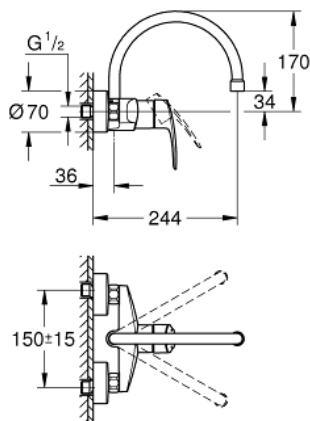

## 32 482 30D EUROSMART SINGLE-LEVER SINK MIXER 1/2"

### PRODUCT DESCRIPTION

- Colour: chrome
- wall mounted
- GROHE LongLife finish
- GROHE SilkMove 35 mm ceramic cartridge
- mousseur
- adjustable flow rate limiter
- swivel tubular spout, swivel area 360°
- projection 244 mm
- integrated temperature limiter
- C-unions
- maximum flow rate (at 3 bar): 5 l/min
- professional edition

## 32 482 30D EUROSART SINGLE-LEVER SINK MIXER 1/2"

### SPARE PARTS, September 2019 – now

- 1: Lever (Spare part-nr. 48542000)
- 2: Cartridge (Spare part-nr. 46374000)
- 3: C-spout (Spare part-nr. 13395000)
- 3.1: Mousseur (Spare part-nr. 13935000)
- 3.2: Sealing washer (Spare part-nr. 0128500M)
- 3.3: Safety ring (Spare part-nr. 0485300M)
- 4: Screw connection 1/2" (Spare part-nr. 45044000)
- 4.1: Seal Ø15 x Ø2 (Spare part-nr. 0311900M)
- 5: S-union (Spare part-nr. 12662000)
- 6: Extension 3/4", 20 mm (Spare part-nr. 0713000M)\*
- 7: Special spanner (Spare part-nr. 19377000)\*