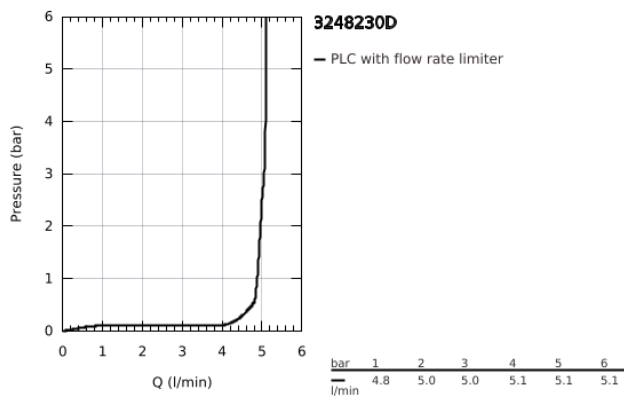

## 32 482 30D EUROSMART SINGLE-LEVER SINK MIXER 1/2"

### PRODUCT DESCRIPTION

- Colour: chrome
- wall mounted
- GROHE LongLife finish
- GROHE SilkMove 35 mm ceramic cartridge
- mousseur
- adjustable flow rate limiter
- swivel tubular spout, swivel area 360°
- projection 244 mm
- integrated temperature limiter
- C-unions
- maximum flow rate (at 3 bar): 5 l/min
- professional edition

## 32 482 30D EUROSART SINGLE-LEVER SINK MIXER 1/2"