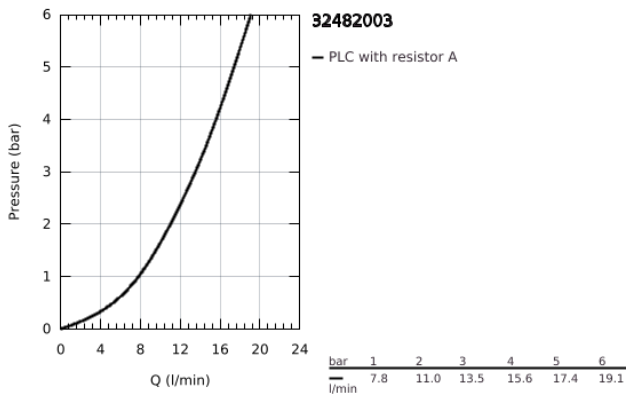

32 482 003 **EUROSMART SINGLE-LEVER SINK MIXER 1/2"**

**PRODUCT DESCRIPTION**

- Colour: chrome
- wall mounted
- GROHE LongLife finish
- GROHE SilkMove 35 mm ceramic cartridge
- adjustable flow rate limiter
- swivel tubular spout, swivel area 360°
- projection 244 mm
- C-unions
- maximum flow rate (at 3 bar): 13.5 l/min
- professional edition

## 32 482 003 EUROSMART SINGLE-LEVER SINK MIXER 1/2"

### SPARE PARTS, September 2019 – now

- 1: Lever (Spare part-nr. 48542000)
- 2: Cartridge (Spare part-nr. 46374000)
- 3: C-spout (Spare part-nr. 13371000)
- 3.1: Mousseur (Spare part-nr. 06574000)
- 3.2: Sealing washer (Spare part-nr. 0128500M)
- 3.3: Safety ring (Spare part-nr. 0485300M)
- 4: Screw connection 1/2" (Spare part-nr. 45044000)
- 4.1: Seal Ø15 x Ø2 (Spare part-nr. 0311900M)
- 5: S-union (Spare part-nr. 12662000)
- 6: Extension 3/4", 20 mm (Spare part-nr. 0713000M)\*
- 7: Special spanner (Spare part-nr. 19377000)\*