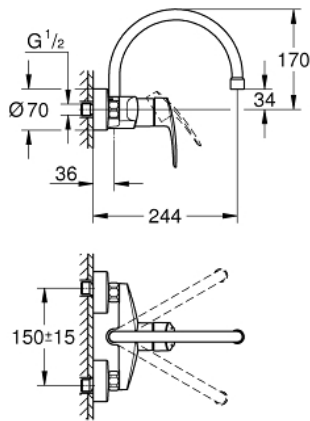

32 482 003 **EUROSMART SINGLE-LEVER SINK MIXER 1/2"**

**PRODUCT DESCRIPTION**

- Colour: chrome
- wall mounted
- GROHE LongLife finish
- GROHE SilkMove 35 mm ceramic cartridge
- adjustable flow rate limiter
- swivel tubular spout, swivel area 360°
- projection 244 mm
- C-unions
- maximum flow rate (at 3 bar): 13.5 l/min
- professional edition

## 32 482 003 EUROSMART SINGLE-LEVER SINK MIXER 1/2"

### SPARE PARTS, September 2019 – now

- 1: Lever (Spare part-nr. 48542000)
- 2: Cartridge (Spare part-nr. 46374000)
- 3: C-spout (Spare part-nr. 13371000)
- 3.1: Mousseur (Spare part-nr. 06574000)
- 3.2: Sealing washer (Spare part-nr. 0128500M)
- 3.3: Safety ring (Spare part-nr. 0485300M)
- 4: Screw connection 1/2" (Spare part-nr. 45044000)
- 4.1: Seal Ø15 x Ø2 (Spare part-nr. 0311900M)
- 5: S-union (Spare part-nr. 12662000)
- 6: Extension 3/4", 20 mm (Spare part-nr. 0713000M)\*
- 7: Special spanner (Spare part-nr. 19377000)\*