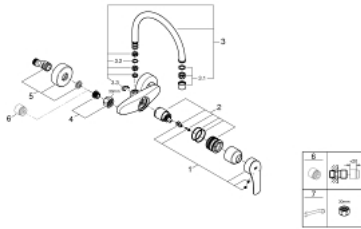

32 482 003 **EUROSMART SINGLE-LEVER SINK MIXER 1/2"**

**PRODUCT DESCRIPTION**

- Colour: chrome
- wall mounted
- GROHE LongLife finish
- GROHE SilkMove 35 mm ceramic cartridge
- adjustable flow rate limiter
- swivel tubular spout, swivel area 360°
- projection 244 mm
- C-unions
- maximum flow rate (at 3 bar): 13.5 l/min
- professional edition

## 32 482 003 EUROSMART SINGLE-LEVER SINK MIXER 1/2"

### SPARE PARTS, September 2019 – now

- 1: Lever (Spare part-nr. 48542000)
- 2: Cartridge (Spare part-nr. 46374000)
- 3: C-spout (Spare part-nr. 13371000)
- 3.1: Mousseur (Spare part-nr. 06574000)
- 3.2: Sealing washer (Spare part-nr. 0128500M)
- 3.3: Safety ring (Spare part-nr. 0485300M)
- 4: Screw connection 1/2" (Spare part-nr. 45044000)
- 4.1: Seal Ø15 x Ø2 (Spare part-nr. 0311900M)
- 5: S-union (Spare part-nr. 12662000)
- 6: Extension 3/4", 20 mm (Spare part-nr. 0713000M)\*
- 7: Special spanner (Spare part-nr. 19377000)\*