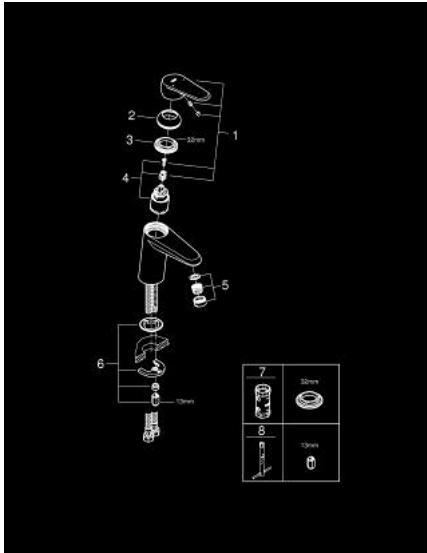

32 469 20E **EURODISC COSMOPOLITAN SINGLE-LEVER BASIN MIXER 1/2" S-SIZE**

PRODUCT DESCRIPTION

- Colour: chrome
- GROHE SilkMove 35 mm ceramic cartridge
- adjustable flow rate limiter
- temperature limiter
- GROHE LongLife finish
- GROHE EcoJoy - less water, perfect flow
- maximum flow rate (at 3 bar): 5 l/min
- SpeedClean mousseur
- GROHE FastFixation installation system
- smooth body
- flexible connection hoses

32 469 20E **EURODISC COSMOPOLITAN SINGLE-LEVER BASIN MIXER 1/2"**
S-SIZE

SPARE PARTS, August 2017 – now

- 1: Lever (Spare part-nr. 46738000)
 - 2: Cap (Spare part-nr. 46492000)
 - 3: Screw coupling (Spare part-nr. 46460000)
 - 4: Cartridge (Spare part-nr. 46374000)
 - 5: Flow straightener (Spare part-nr. 13955000)
 - 6: Shank mounting kit (Spare part-nr. 46645000)
 - 7: Socket Spanner (Spare part-nr. 19332000)*
 - 8: Mounting wrench (Spare part-nr. 19017000)*
- * Optional accessories