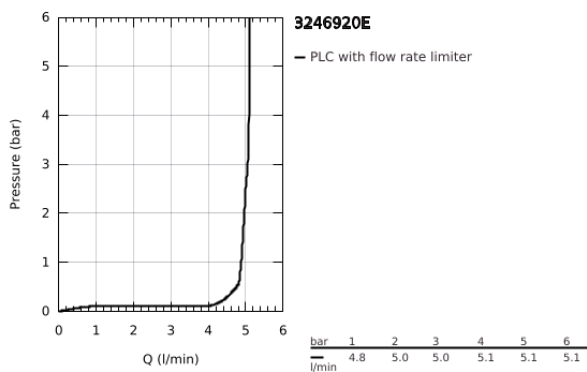

32 469 20E **EURODISC COSMOPOLITAN SINGLE-LEVER BASIN MIXER 1/2" S-SIZE**

PRODUCT DESCRIPTION

- Colour: chrome
- GROHE SilkMove 35 mm ceramic cartridge
- adjustable flow rate limiter
- temperature limiter
- GROHE LongLife finish
- GROHE EcoJoy - less water, perfect flow
- maximum flow rate (at 3 bar): 5 l/min
- SpeedClean mousseur
- GROHE FastFixation installation system
- smooth body
- flexible connection hoses

32 469 20E **EURODISC COSMOPOLITAN SINGLE-LEVER BASIN MIXER 1/2"**
S-SIZE

SPARE PARTS, August 2017 – now

- 1: Lever (Spare part-nr. 46738000)
 - 2: Cap (Spare part-nr. 46492000)
 - 3: Screw coupling (Spare part-nr. 46460000)
 - 4: Cartridge (Spare part-nr. 46374000)
 - 5: Flow straightener (Spare part-nr. 13955000)
 - 6: Shank mounting kit (Spare part-nr. 46645000)
 - 7: Socket Spanner (Spare part-nr. 19332000)*
 - 8: Mounting wrench (Spare part-nr. 19017000)*
- * Optional accessories