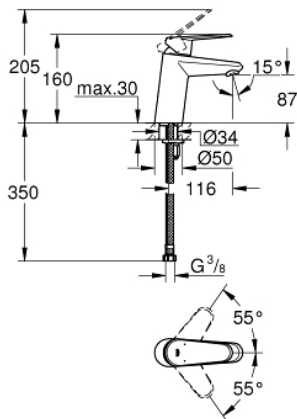

32 469 20E **EURODISC COSMOPOLITAN SINGLE-LEVER BASIN MIXER 1/2" S-SIZE**

PRODUCT DESCRIPTION

- Colour: chrome
- GROHE SilkMove 35 mm ceramic cartridge
- adjustable flow rate limiter
- temperature limiter
- GROHE LongLife finish
- GROHE EcoJoy - less water, perfect flow
- maximum flow rate (at 3 bar): 5 l/min
- SpeedClean mousseur
- GROHE FastFixation installation system
- smooth body
- flexible connection hoses

32 469 20E **EURODISC COSMOPOLITAN SINGLE-LEVER BASIN MIXER 1/2"**
S-SIZE

SPARE PARTS, August 2017 – now

- 1: Lever (Spare part-nr. 46738000)
 - 2: Cap (Spare part-nr. 46492000)
 - 3: Screw coupling (Spare part-nr. 46460000)
 - 4: Cartridge (Spare part-nr. 46374000)
 - 5: Flow straightener (Spare part-nr. 13955000)
 - 6: Shank mounting kit (Spare part-nr. 46645000)
 - 7: Socket Spanner (Spare part-nr. 19332000)*
 - 8: Mounting wrench (Spare part-nr. 19017000)*
- * Optional accessories