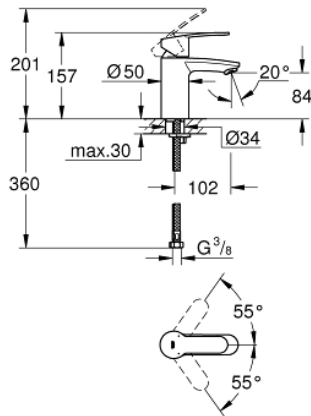

32 468 20E **EUROSTYLE COSMOPOLITAN SINGLE-LEVER BASIN MIXER 1/2" S-SIZE**

PRODUCT DESCRIPTION

- Colour: chrome
- GROHE SilkMove 35 mm ceramic cartridge
- adjustable flow rate limiter
- temperature limiter
- GROHE LongLife finish
- GROHE EcoJoy - less water, perfect flow
- maximum flow rate (at 3 bar): 5 l/min
- SpeedClean mousseur
- GROHE FastFixation installation system
- smooth body
- flexible connection hoses

32 468 20E EUROSTYLE COSMOPOLITAN SINGLE-LEVER BASIN MIXER 1/2" S-SIZE

SPARE PARTS, August 2017 – now

- 1: Lever (Spare part-nr. 46748000)
 - 2: Cap (Spare part-nr. 46492000)
 - 3: Screw coupling (Spare part-nr. 46460000)
 - 4: Cartridge (Spare part-nr. 46374000)
 - 5: Mousseur (Spare part-nr. 48159000)
 - 6: Shank mounting kit (Spare part-nr. 46671000)
 - 7: Socket Spanner (Spare part-nr. 19332000)*
 - 8: Mounting wrench (Spare part-nr. 19017000)*
- * Optional accessories