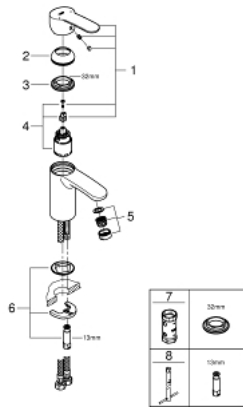

32 468 20E **EUROSTYLE COSMOPOLITAN SINGLE-LEVER BASIN MIXER 1/2" S-SIZE**

PRODUCT DESCRIPTION

- Colour: chrome
- GROHE SilkMove 35 mm ceramic cartridge
- adjustable flow rate limiter
- temperature limiter
- GROHE LongLife finish
- GROHE EcoJoy - less water, perfect flow
- maximum flow rate (at 3 bar): 5 l/min
- SpeedClean mousseur
- GROHE FastFixation installation system
- smooth body
- flexible connection hoses

32 468 20E EUROSTYLE COSMOPOLITAN SINGLE-LEVER BASIN MIXER 1/2" S-SIZE

SPARE PARTS, August 2017 – now

- 1: Lever (Spare part-nr. 46748000)
 - 2: Cap (Spare part-nr. 46492000)
 - 3: Screw coupling (Spare part-nr. 46460000)
 - 4: Cartridge (Spare part-nr. 46374000)
 - 5: Mousseur (Spare part-nr. 48159000)
 - 6: Shank mounting kit (Spare part-nr. 46671000)
 - 7: Socket Spanner (Spare part-nr. 19332000)*
 - 8: Mounting wrench (Spare part-nr. 19017000)*
- * Optional accessories