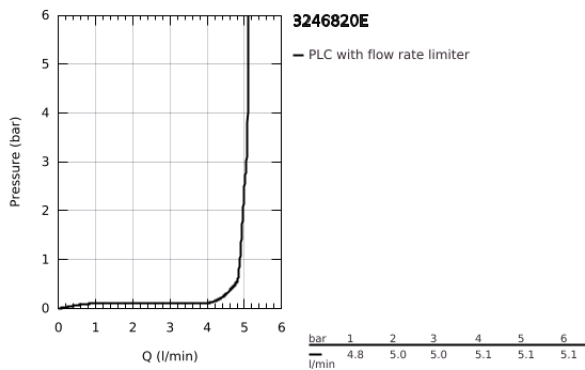

32 468 20E **EUROSTYLE COSMOPOLITAN SINGLE-LEVER BASIN MIXER 1/2" S-SIZE**

PRODUCT DESCRIPTION

- Colour: chrome
- GROHE SilkMove 35 mm ceramic cartridge
- adjustable flow rate limiter
- temperature limiter
- GROHE LongLife finish
- GROHE EcoJoy - less water, perfect flow
- maximum flow rate (at 3 bar): 5 l/min
- SpeedClean mousseur
- GROHE FastFixation installation system
- smooth body
- flexible connection hoses

32 468 20E EUROSTYLE COSMOPOLITAN SINGLE-LEVER BASIN MIXER 1/2" S-SIZE

SPARE PARTS, August 2017 – now

- 1: Lever (Spare part-nr. 46748000)
 - 2: Cap (Spare part-nr. 46492000)
 - 3: Screw coupling (Spare part-nr. 46460000)
 - 4: Cartridge (Spare part-nr. 46374000)
 - 5: Mousseur (Spare part-nr. 48159000)
 - 6: Shank mounting kit (Spare part-nr. 46671000)
 - 7: Socket Spanner (Spare part-nr. 19332000)*
 - 8: Mounting wrench (Spare part-nr. 19017000)*
- * Optional accessories