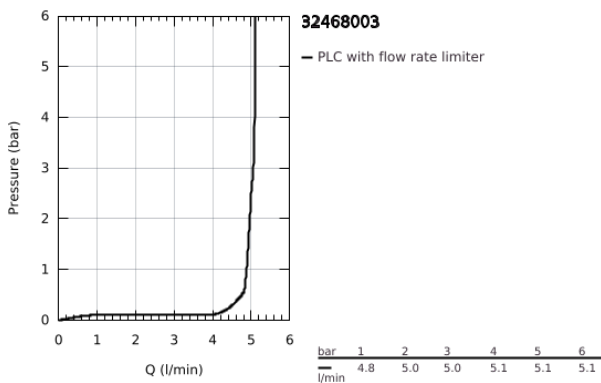

32 468 003 **EUROSTYLE SINGLE-LEVER BASIN MIXER 1/2"**
S-SIZE

PRODUCT DESCRIPTION

- Colour: chrome
- loop metal lever
- GROHE SilkMove 35 mm ceramic cartridge
- adjustable flow rate limiter
- with temperature limiter
- GROHE LongLife finish
- GROHE EcoJoy - less water, perfect flow
- maximum flow rate (at 3 bar): 5 l/min
- GROHE FastFixation installation system
- smooth body
- flexible connection hoses

32 468 003 **EUROSTYLE SINGLE-LEVER BASIN MIXER 1/2"**
S-SIZE

SPARE PARTS, January 2015 – now

- 1: Lever (Spare part-nr. 46938000)
 - 2: Cap (Spare part-nr. 46492000)
 - 3: Screw coupling (Spare part-nr. 46460000)
 - 4: Cartridge (Spare part-nr. 46374000)
 - 5: Mousseur (Spare part-nr. 48159000)
 - 6: Shank mounting kit (Spare part-nr. 46671000)
 - 7: Socket Spanner (Spare part-nr. 19332000)*
 - 8: Mounting wrench (Spare part-nr. 19017000)*
- * Optional accessories