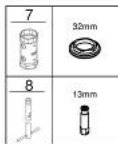

32 468 003 **EUROSTYLE SINGLE-LEVER BASIN MIXER 1/2"**
S-SIZE

PRODUCT DESCRIPTION

- Colour: chrome
- loop metal lever
- GROHE SilkMove 35 mm ceramic cartridge
- adjustable flow rate limiter
- with temperature limiter
- GROHE LongLife finish
- GROHE EcoJoy - less water, perfect flow
- maximum flow rate (at 3 bar): 5 l/min
- GROHE FastFixation installation system
- smooth body
- flexible connection hoses

32 468 003 **EUROSTYLE SINGLE-LEVER BASIN MIXER 1/2"**
S-SIZE

SPARE PARTS, January 2015 – now

- 1: Lever (Spare part-nr. 46938000)
 - 2: Cap (Spare part-nr. 46492000)
 - 3: Screw coupling (Spare part-nr. 46460000)
 - 4: Cartridge (Spare part-nr. 46374000)
 - 5: Mousseur (Spare part-nr. 48159000)
 - 6: Shank mounting kit (Spare part-nr. 46671000)
 - 7: Socket Spanner (Spare part-nr. 19332000)*
 - 8: Mounting wrench (Spare part-nr. 19017000)*
- * Optional accessories