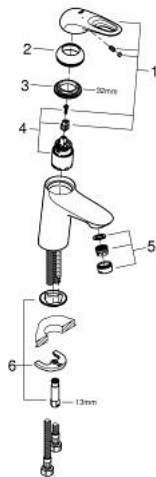

32 468 003 **EUROSTYLE SINGLE-LEVER BASIN MIXER 1/2"**
S-SIZE

PRODUCT DESCRIPTION

- Colour: chrome
- loop metal lever
- GROHE SilkMove 35 mm ceramic cartridge
- adjustable flow rate limiter
- with temperature limiter
- GROHE LongLife finish
- GROHE EcoJoy - less water, perfect flow
- maximum flow rate (at 3 bar): 5 l/min
- GROHE FastFixation installation system
- smooth body
- flexible connection hoses

32 468 003 **EUROSTYLE SINGLE-LEVER BASIN MIXER 1/2"**
S-SIZE

SPARE PARTS, January 2015 – now

- 1: Lever (Spare part-nr. 46938000)
 - 2: Cap (Spare part-nr. 46492000)
 - 3: Screw coupling (Spare part-nr. 46460000)
 - 4: Cartridge (Spare part-nr. 46374000)
 - 5: Mousseur (Spare part-nr. 48159000)
 - 6: Shank mounting kit (Spare part-nr. 46671000)
 - 7: Socket Spanner (Spare part-nr. 19332000)*
 - 8: Mounting wrench (Spare part-nr. 19017000)*
- * Optional accessories