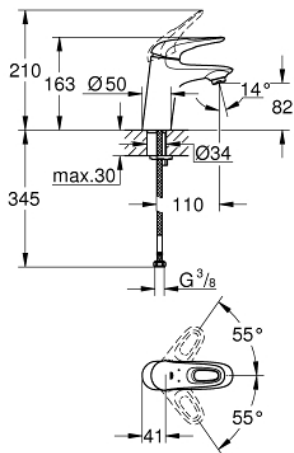

32 468 003 **EUROSTYLE SINGLE-LEVER BASIN MIXER 1/2"**
S-SIZE

PRODUCT DESCRIPTION

- Colour: chrome
- loop metal lever
- GROHE SilkMove 35 mm ceramic cartridge
- adjustable flow rate limiter
- with temperature limiter
- GROHE LongLife finish
- GROHE EcoJoy - less water, perfect flow
- maximum flow rate (at 3 bar): 5 l/min
- GROHE FastFixation installation system
- smooth body
- flexible connection hoses

32 468 003 **EUROSTYLE SINGLE-LEVER BASIN MIXER 1/2"**
S-SIZE

SPARE PARTS, January 2015 – now

- 1: Lever (Spare part-nr. 46938000)
 - 2: Cap (Spare part-nr. 46492000)
 - 3: Screw coupling (Spare part-nr. 46460000)
 - 4: Cartridge (Spare part-nr. 46374000)
 - 5: Mousseur (Spare part-nr. 48159000)
 - 6: Shank mounting kit (Spare part-nr. 46671000)
 - 7: Socket Spanner (Spare part-nr. 19332000)*
 - 8: Mounting wrench (Spare part-nr. 19017000)*
- * Optional accessories