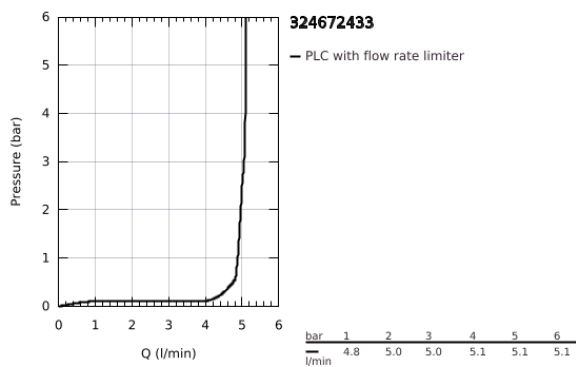

32 467 243 3 **EUROSMART SINGLE-LEVER BASIN MIXER 1/2"**
S-SIZE

PRODUCT DESCRIPTION

- Colour: matte black
- GROHE SilkMove 28 mm ceramic cartridge
- adjustable flow rate limiter
- with temperature limiter
- GROHE EcoJoy - less water, perfect flow
- maximum flow rate (at 3 bar): 5 l/min
- Protected Water Ways no contact of water with lead or nickel inside the tap
- GROHE FastFixation installation system
- smooth body
- flexible connection hoses

32 467 243 3 **EUROSMART SINGLE-LEVER BASIN MIXER 1/2"**
S-SIZE

SPARE PARTS, February 2023 – now

- 1: Lever (Spare part-nr. 485482430)
- 2: cap (Spare part-nr. 461162430)
- 3: Cartridge (Spare part-nr. 48518000)
- 4: Mousseur (Spare part-nr. 481592430)
- 5: Shank mounting kit (Spare part-nr. 46645000)
- 6: Waste set with push-open plug (Spare part-nr. 658072430)*
- 7: Mounting wrench (Spare part-nr. 19017000)*