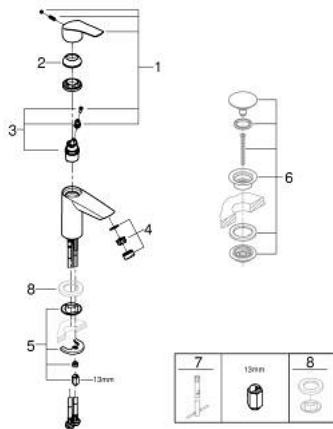

32 467 243 3 **EUROSMART SINGLE-LEVER BASIN MIXER 1/2"**
S-SIZE

PRODUCT DESCRIPTION

- Colour: matte black
- GROHE SilkMove 28 mm ceramic cartridge
- adjustable flow rate limiter
- with temperature limiter
- GROHE EcoJoy - less water, perfect flow
- maximum flow rate (at 3 bar): 5 l/min
- Protected Water Ways no contact of water with lead or nickel inside the tap
- GROHE FastFixation installation system
- smooth body
- flexible connection hoses

32 467 243 3 **EUROSMART SINGLE-LEVER BASIN MIXER 1/2"**
S-SIZE

SPARE PARTS, February 2023 – now

- 1: Lever (Spare part-nr. 485482430)
- 2: cap (Spare part-nr. 461162430)
- 3: Cartridge (Spare part-nr. 48518000)
- 4: Mousseur (Spare part-nr. 481592430)
- 5: Shank mounting kit (Spare part-nr. 46645000)
- 6: Waste set with push-open plug (Spare part-nr. 658072430)*
- 7: Mounting wrench (Spare part-nr. 19017000)*