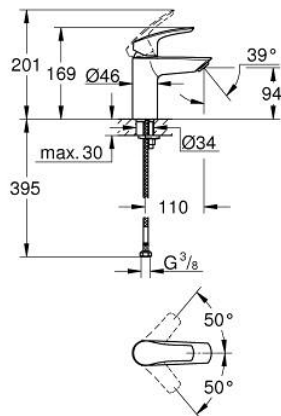

32 467 243 3 **EUROSMART SINGLE-LEVER BASIN MIXER 1/2"**
S-SIZE

PRODUCT DESCRIPTION

- Colour: matte black
- GROHE SilkMove 28 mm ceramic cartridge
- adjustable flow rate limiter
- with temperature limiter
- GROHE EcoJoy - less water, perfect flow
- maximum flow rate (at 3 bar): 5 l/min
- Protected Water Ways no contact of water with lead or nickel inside the tap
- GROHE FastFixation installation system
- smooth body
- flexible connection hoses

32 467 243 3 **EUROSMART SINGLE-LEVER BASIN MIXER 1/2"**
S-SIZE

SPARE PARTS, February 2023 – now

- 1: Lever (Spare part-nr. 485482430)
- 2: cap (Spare part-nr. 461162430)
- 3: Cartridge (Spare part-nr. 48518000)
- 4: Mousseur (Spare part-nr. 481592430)
- 5: Shank mounting kit (Spare part-nr. 46645000)
- 6: Waste set with push-open plug (Spare part-nr. 658072430)*
- 7: Mounting wrench (Spare part-nr. 19017000)*