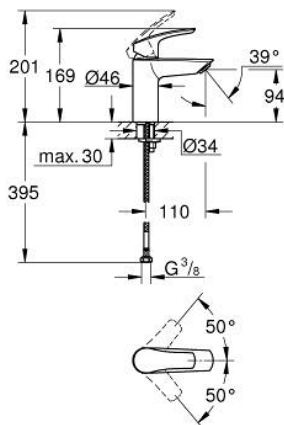

32 467 003 EUROSMART SINGLE-LEVER BASIN MIXER 1/2" S-SIZE

PRODUCT DESCRIPTION

- Colour: chrome
- GROHE SilkMove 28 mm ceramic cartridge
- adjustable flow rate limiter
- with temperature limiter
- GROHE LongLife finish
- GROHE EcoJoy - less water, perfect flow
- maximum flow rate (at 3 bar): 5 l/min
- Protected Water Ways no contact of water with lead or nickel inside the tap
- GROHE FastFixation installation system
- smooth body
- flexible connection hoses

32 467 003 **EUROSMART SINGLE-LEVER BASIN MIXER 1/2"**
S-SIZE

SPARE PARTS, July 2019 – August 2024

- 1: Lever (Spare part-nr. 48548000)
 - 2: Cap (Spare part-nr. 46116000)
 - 3: Cartridge (Spare part-nr. 48518000)
 - 4: Mousseur (Spare part-nr. 48159000)
 - 5: Shank mounting kit (Spare part-nr. 46645000)
 - 6: Waste set with push-open plug (Spare part-nr. 65807000)*
 - 7: Mounting wrench (Spare part-nr. 19017000)*
 - 8: Base plate (Spare part-nr. 48165000)*
- * Optional accessories