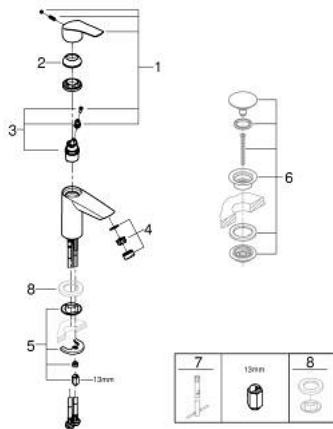

32 467 003 EUROSMART SINGLE-LEVER BASIN MIXER 1/2" S-SIZE

PRODUCT DESCRIPTION

- Colour: chrome
- GROHE SilkMove 28 mm ceramic cartridge
- adjustable flow rate limiter
- with temperature limiter
- GROHE LongLife finish
- GROHE EcoJoy - less water, perfect flow
- maximum flow rate (at 3 bar): 5 l/min
- Protected Water Ways no contact of water with lead or nickel inside the tap
- GROHE FastFixation installation system
- smooth body
- flexible connection hoses

32 467 003 **EUROSMART SINGLE-LEVER BASIN MIXER 1/2"**
S-SIZE

SPARE PARTS, July 2019 – August 2024

- 1: Lever (Spare part-nr. 48548000)
 - 2: Cap (Spare part-nr. 46116000)
 - 3: Cartridge (Spare part-nr. 48518000)
 - 4: Mousseur (Spare part-nr. 48159000)
 - 5: Shank mounting kit (Spare part-nr. 46645000)
 - 6: Waste set with push-open plug (Spare part-nr. 65807000)*
 - 7: Mounting wrench (Spare part-nr. 19017000)*
 - 8: Base plate (Spare part-nr. 48165000)*
- * Optional accessories