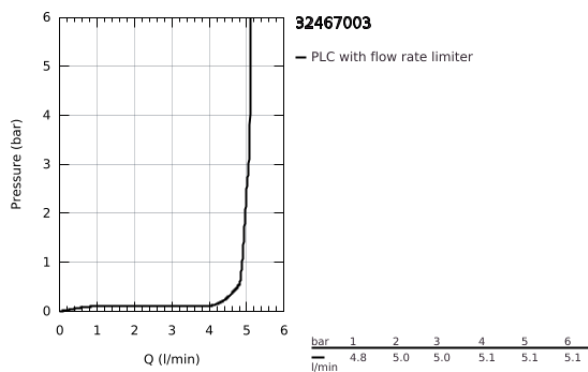

32 467 003 EUROSMART SINGLE-LEVER BASIN MIXER 1/2" S-SIZE

PRODUCT DESCRIPTION

- Colour: chrome
- GROHE SilkMove 28 mm ceramic cartridge
- adjustable flow rate limiter
- with temperature limiter
- GROHE LongLife finish
- GROHE EcoJoy - less water, perfect flow
- maximum flow rate (at 3 bar): 5 l/min
- Protected Water Ways no contact of water with lead or nickel inside the tap
- GROHE FastFixation installation system
- smooth body
- flexible connection hoses

32 467 003 **EUROSMART SINGLE-LEVER BASIN MIXER 1/2"**
S-SIZE

SPARE PARTS, July 2019 – August 2024

- 1: Lever (Spare part-nr. 48548000)
 - 2: Cap (Spare part-nr. 46116000)
 - 3: Cartridge (Spare part-nr. 48518000)
 - 4: Mousseur (Spare part-nr. 48159000)
 - 5: Shank mounting kit (Spare part-nr. 46645000)
 - 6: Waste set with push-open plug (Spare part-nr. 65807000)*
 - 7: Mounting wrench (Spare part-nr. 19017000)*
 - 8: Base plate (Spare part-nr. 48165000)*
- * Optional accessories