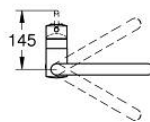

32 322 DC2 MINTA SINGLE-LEVER SINK MIXER 1/2"

PRODUCT DESCRIPTION

- Colour: supersteel
- U spout
- GROHE LongLife finish
- GROHE SilkMove 46 mm ceramic cartridge
- Easy Docking Function guarantees easy retraction and smooth docking back to the starting position
- Pull-Out spout for greater flexibility
- Dual Spray - switch between laminar spray and SpeedClean shower jet using diverter
- adjustable flow rate limiter
- swivel tubular spout, swivel area 360°
- integrated non-return valve
- protected against backflow
- flexible connection hoses
- rapid installation system
- maximum flow rate (at 3 bar): 9 l/min

32 322 DC2 MINTA SINGLE-LEVER SINK MIXER 1/2"

SPARE PARTS, June 2024 – now

- 1: Lever (Spare part-nr. 46015DC0)
- 2: Cap (Spare part-nr. 46025DC0)
- 3: Cartridge (Spare part-nr. 46048000)
- 4: Pull-Out spray (Spare part-nr. 48416DC0)
- 4.1: Non-return valve (Spare part-nr. 08565000)
- 4.2: Flow straightener (Spare part-nr. 48347000)
- 5: Shank mounting kit (Spare part-nr. 46345000)
- 6: Hose for sink mixer with pull-out dual spray or mousseur (Spare part-nr. 48293000)
- 7: Support plate (Spare part-nr. 05334000)