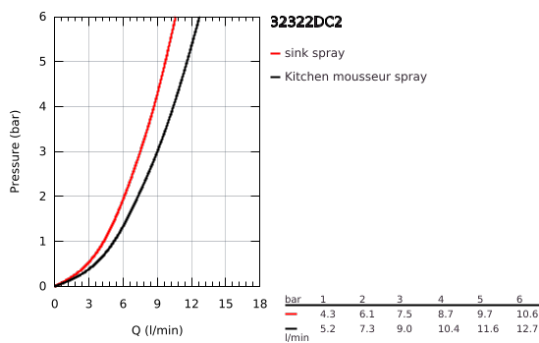

32 322 DC2 MINTA SINGLE-LEVER SINK MIXER 1/2"

PRODUCT DESCRIPTION

- Colour: supersteel
- U spout
- GROHE LongLife finish
- GROHE SilkMove 46 mm ceramic cartridge
- Easy Docking Function guarantees easy retraction and smooth docking back to the starting position
- Pull-Out spout for greater flexibility
- Dual Spray - switch between laminar spray and SpeedClean shower jet using diverter
- adjustable flow rate limiter
- swivel tubular spout, swivel area 360°
- integrated non-return valve
- protected against backflow
- flexible connection hoses
- rapid installation system
- maximum flow rate (at 3 bar): 9 l/min

32 322 DC2 MINTA SINGLE-LEVER SINK MIXER 1/2"

SPARE PARTS, June 2024 – now

- 1: Lever (Spare part-nr. 46015DC0)
- 2: Cap (Spare part-nr. 46025DC0)
- 3: Cartridge (Spare part-nr. 46048000)
- 4: Pull-Out spray (Spare part-nr. 48416DC0)
- 4.1: Non-return valve (Spare part-nr. 08565000)
- 4.2: Flow straightener (Spare part-nr. 48347000)
- 5: Shank mounting kit (Spare part-nr. 46345000)
- 6: Hose for sink mixer with pull-out dual spray or mousseur (Spare part-nr. 48293000)
- 7: Support plate (Spare part-nr. 05334000)