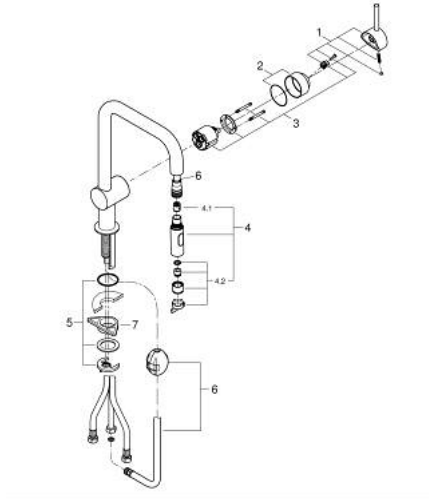

32 322 DC2 MINTA SINGLE-LEVER SINK MIXER 1/2"

PRODUCT DESCRIPTION

- Colour: supersteel
- U spout
- GROHE LongLife finish
- GROHE SilkMove 46 mm ceramic cartridge
- Easy Docking Function guarantees easy retraction and smooth docking back to the starting position
- Pull-Out spout for greater flexibility
- Dual Spray - switch between laminar spray and SpeedClean shower jet using diverter
- adjustable flow rate limiter
- swivel tubular spout, swivel area 360°
- integrated non-return valve
- protected against backflow
- flexible connection hoses
- rapid installation system
- maximum flow rate (at 3 bar): 9 l/min

32 322 DC2 MINTA SINGLE-LEVER SINK MIXER 1/2"

SPARE PARTS, June 2024 – now

- 1: Lever (Spare part-nr. 46015DC0)
- 2: Cap (Spare part-nr. 46025DC0)
- 3: Cartridge (Spare part-nr. 46048000)
- 4: Pull-Out spray (Spare part-nr. 48416DC0)
- 4.1: Non-return valve (Spare part-nr. 08565000)
- 4.2: Flow straightener (Spare part-nr. 48347000)
- 5: Shank mounting kit (Spare part-nr. 46345000)
- 6: Hose for sink mixer with pull-out dual spray or mousseur (Spare part-nr. 48293000)
- 7: Support plate (Spare part-nr. 05334000)