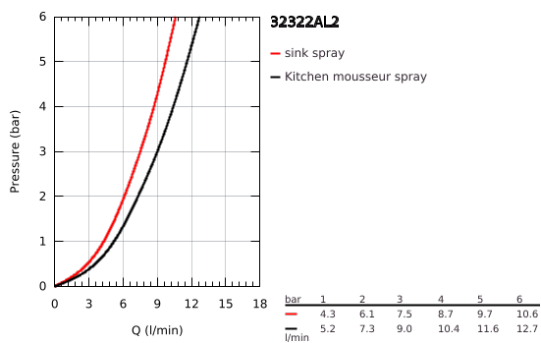

32 322 AL2 MINTA SINGLE-LEVER SINK MIXER 1/2"

PRODUCT DESCRIPTION

- Colour: brushed hard graphite
- U spout
- GROHE LongLife finish
- GROHE SilkMove 46 mm ceramic cartridge
- Pull-Out spout for greater flexibility
- Easy Docking Function guarantees easy retraction and smooth docking back to the starting position
- Dual Spray - switch between laminar spray and SpeedClean shower jet using diverter
- adjustable flow rate limiter
- swivel tubular spout, swivel area 360°
- integrated non-return valve
- protected against backflow
- flexible connection hoses
- rapid installation system
- maximum flow rate (at 3 bar): 9 l/min

32 322 AL2 MINTA SINGLE-LEVER SINK MIXER 1/2"

SPARE PARTS, June 2024 – now

- 1: Lever (Spare part-nr. 46015AL0)
- 2: Cap (Spare part-nr. 46025AL0)
- 3: Cartridge (Spare part-nr. 46048000)
- 4: Pull-Out spray (Spare part-nr. 48416AL0)
- 5: Shank mounting kit (Spare part-nr. 46345000)
- 6: Hose for sink mixer with pull-out dual spray or mousseur (Spare part-nr. 48293000)
- 7: Support plate (Spare part-nr. 05334000)