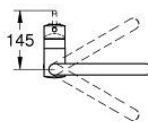

32 322 AL2 MINTA SINGLE-LEVER SINK MIXER 1/2"

PRODUCT DESCRIPTION

- Colour: brushed hard graphite
- U spout
- GROHE LongLife finish
- GROHE SilkMove 46 mm ceramic cartridge
- Pull-Out spout for greater flexibility
- Easy Docking Function guarantees easy retraction and smooth docking back to the starting position
- Dual Spray - switch between laminar spray and SpeedClean shower jet using diverter
- adjustable flow rate limiter
- swivel tubular spout, swivel area 360°
- integrated non-return valve
- protected against backflow
- flexible connection hoses
- rapid installation system
- maximum flow rate (at 3 bar): 9 l/min

32 322 AL2 MINTA SINGLE-LEVER SINK MIXER 1/2"

SPARE PARTS, June 2024 – now

- 1: Lever (Spare part-nr. 46015AL0)
- 2: Cap (Spare part-nr. 46025AL0)
- 3: Cartridge (Spare part-nr. 46048000)
- 4: Pull-Out spray (Spare part-nr. 48416AL0)
- 5: Shank mounting kit (Spare part-nr. 46345000)
- 6: Hose for sink mixer with pull-out dual spray or mousseur (Spare part-nr. 48293000)
- 7: Support plate (Spare part-nr. 05334000)