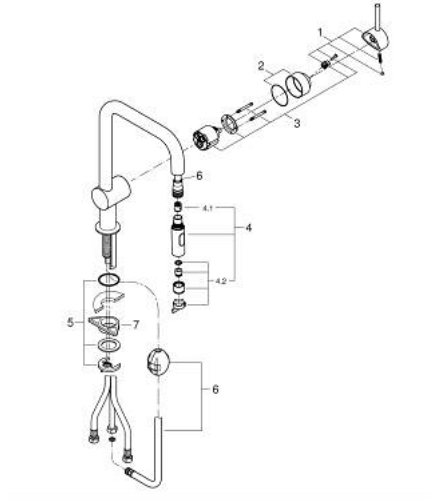

32 322 AL2 MINTA SINGLE-LEVER SINK MIXER 1/2"

PRODUCT DESCRIPTION

- Colour: brushed hard graphite
- U spout
- GROHE LongLife finish
- GROHE SilkMove 46 mm ceramic cartridge
- Pull-Out spout for greater flexibility
- Easy Docking Function guarantees easy retraction and smooth docking back to the starting position
- Dual Spray - switch between laminar spray and SpeedClean shower jet using diverter
- adjustable flow rate limiter
- swivel tubular spout, swivel area 360°
- integrated non-return valve
- protected against backflow
- flexible connection hoses
- rapid installation system
- maximum flow rate (at 3 bar): 9 l/min

32 322 AL2 MINTA SINGLE-LEVER SINK MIXER 1/2"

SPARE PARTS, June 2024 – now

- 1: Lever (Spare part-nr. 46015AL0)
- 2: Cap (Spare part-nr. 46025AL0)
- 3: Cartridge (Spare part-nr. 46048000)
- 4: Pull-Out spray (Spare part-nr. 48416AL0)
- 5: Shank mounting kit (Spare part-nr. 46345000)
- 6: Hose for sink mixer with pull-out dual spray or mousseur (Spare part-nr. 48293000)
- 7: Support plate (Spare part-nr. 05334000)