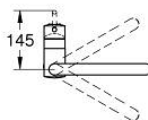

## 32 322 002 MINTA SINGLE-LEVER SINK MIXER 1/2"

### PRODUCT DESCRIPTION

- Colour: chrome
- U spout
- GROHE LongLife finish
- GROHE SilkMove 46 mm ceramic cartridge
- Pull-Out spout for greater flexibility
- Dual Spray - switch between laminar spray and SpeedClean shower jet using diverter
- automatic return to laminar spray
- adjustable flow rate limiter
- swivel tubular spout, swivel area 360°
- protected against backflow
- flexible connection hoses
- rapid installation system
- maximum flow rate (at 3 bar): 9 l/min