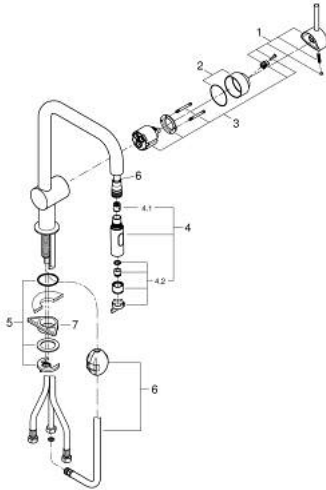

## 32 322 002 MINTA SINGLE-LEVER SINK MIXER 1/2"

### PRODUCT DESCRIPTION

- Colour: chrome
- U spout
- GROHE LongLife finish
- GROHE SilkMove 46 mm ceramic cartridge
- Pull-Out spout for greater flexibility
- Dual Spray - switch between laminar spray and SpeedClean shower jet using diverter
- automatic return to laminar spray
- adjustable flow rate limiter
- swivel tubular spout, swivel area 360°
- protected against backflow
- flexible connection hoses
- rapid installation system
- maximum flow rate (at 3 bar): 9 l/min

### SPARE PARTS, June 2024 – now

- 1: Lever (Spare part-nr. 46015000)
- 2: Cap (Spare part-nr. 46025000)
- 3: Cartridge (Spare part-nr. 46048000)
- 4: Pull-Out spray (Spare part-nr. 48416000)
- 4.1: Non-return valve (Spare part-nr. 08565000)
- 4.2: Flow straightener (Spare part-nr. 48347000)
- 5: Shank mounting kit (Spare part-nr. 46345000)
- 6: Hose for sink mixer with pull-out dual spray or mousseur (Spare part-nr. 48293000)
- 7: Support plate (Spare part-nr. 05334000)