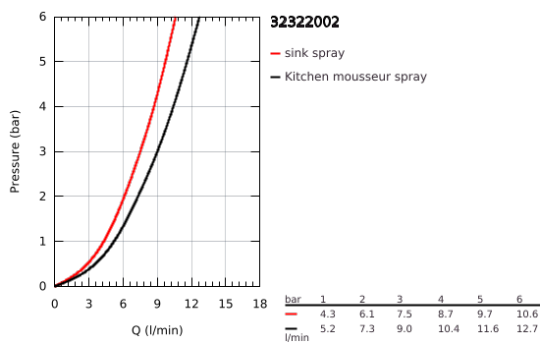

## 32 322 002 MINTA SINGLE-LEVER SINK MIXER 1/2"

### PRODUCT DESCRIPTION

- Colour: chrome
- U spout
- GROHE LongLife finish
- GROHE SilkMove 46 mm ceramic cartridge
- Pull-Out spout for greater flexibility
- Dual Spray - switch between laminar spray and SpeedClean shower jet using diverter
- automatic return to laminar spray
- adjustable flow rate limiter
- swivel tubular spout, swivel area 360°
- protected against backflow
- flexible connection hoses
- rapid installation system
- maximum flow rate (at 3 bar): 9 l/min