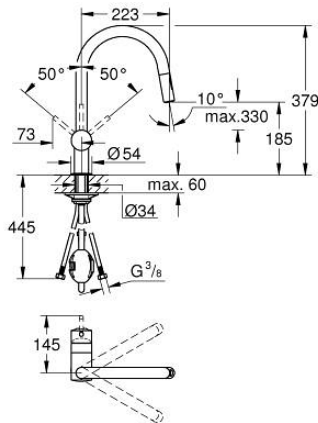

32 321 GN2 MINTA SINGLE-LEVER SINK MIXER 1/2"

PRODUCT DESCRIPTION

- Colour: brushed cool sunrise
- C-spout
- GROHE LongLife finish
- GROHE SilkMove 46 mm ceramic cartridge
- Easy Docking Function guarantees easy retraction and smooth docking back to the starting position
- Pull-Out spout for greater flexibility
- Dual Spray - switch between laminar spray and SpeedClean shower jet using diverter
- adjustable flow rate limiter
- swivel tubular spout, swivel area 360°
- integrated non-return valve
- protected against backflow
- flexible connection hoses
- rapid installation system
- maximum flow rate (at 3 bar): 9 l/min