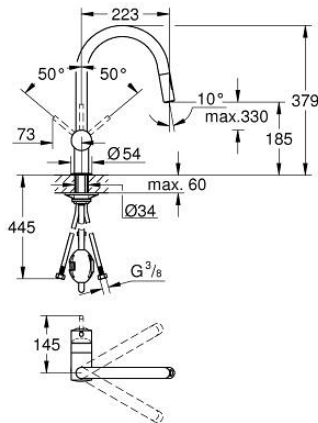

32 321 DC2 MINTA SINGLE-LEVER SINK MIXER 1/2"

PRODUCT DESCRIPTION

- Colour: supersteel
- C-spout
- GROHE LongLife finish
- GROHE SilkMove 46 mm ceramic cartridge
- Pull-Out spout for greater flexibility
- Dual Spray - switch between laminar spray and SpeedClean shower jet using diverter
- adjustable flow rate limiter
- swivel tubular spout, swivel area 360°
- integrated non-return valve
- protected against backflow
- flexible connection hoses
- rapid installation system
- maximum flow rate (at 3 bar): 9 l/min

32 321 DC2 MINTA SINGLE-LEVER SINK MIXER 1/2"

SPARE PARTS, June 2024 – now

- 1: Lever (Spare part-nr. 46015DC0)
- 2: Cap (Spare part-nr. 46025DC0)
- 3: Cartridge (Spare part-nr. 46048000)
- 4: Pull-Out spray (Spare part-nr. 48416DC0)
- 4.1: Non-return valve (Spare part-nr. 08565000)
- 4.2: Flow straightener (Spare part-nr. 48347000)
- 5: Shank mounting kit (Spare part-nr. 46345000)
- 6: Hose for sink mixer with pull-out dual spray or mousseur (Spare part-nr. 48293000)
- 7: Support plate (Spare part-nr. 05334000)
- 8: Temperature limiter (Spare part-nr. 46375000)