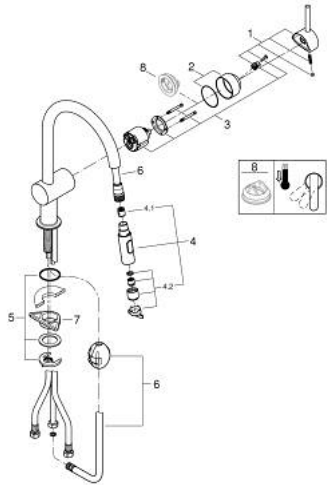

32 321 DC2 MINTA SINGLE-LEVER SINK MIXER 1/2"

PRODUCT DESCRIPTION

- Colour: supersteel
- C-spout
- GROHE LongLife finish
- GROHE SilkMove 46 mm ceramic cartridge
- Pull-Out spout for greater flexibility
- Dual Spray - switch between laminar spray and SpeedClean shower jet using diverter
- adjustable flow rate limiter
- swivel tubular spout, swivel area 360°
- integrated non-return valve
- protected against backflow
- flexible connection hoses
- rapid installation system
- maximum flow rate (at 3 bar): 9 l/min

32 321 DC2 MINTA SINGLE-LEVER SINK MIXER 1/2"

SPARE PARTS, June 2024 – now

- 1: Lever (Spare part-nr. 46015DC0)
- 2: Cap (Spare part-nr. 46025DC0)
- 3: Cartridge (Spare part-nr. 46048000)
- 4: Pull-Out spray (Spare part-nr. 48416DC0)
- 4.1: Non-return valve (Spare part-nr. 08565000)
- 4.2: Flow straightener (Spare part-nr. 48347000)
- 5: Shank mounting kit (Spare part-nr. 46345000)
- 6: Hose for sink mixer with pull-out dual spray or mousseur (Spare part-nr. 48293000)
- 7: Support plate (Spare part-nr. 05334000)
- 8: Temperature limiter (Spare part-nr. 46375000)