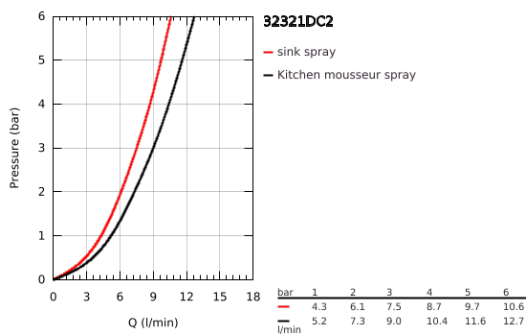

32 321 DC2 MINTA SINGLE-LEVER SINK MIXER 1/2"

PRODUCT DESCRIPTION

- Colour: supersteel
- C-spout
- GROHE LongLife finish
- GROHE SilkMove 46 mm ceramic cartridge
- Pull-Out spout for greater flexibility
- Dual Spray - switch between laminar spray and SpeedClean shower jet using diverter
- adjustable flow rate limiter
- swivel tubular spout, swivel area 360°
- integrated non-return valve
- protected against backflow
- flexible connection hoses
- rapid installation system
- maximum flow rate (at 3 bar): 9 l/min

32 321 DC2 MINTA SINGLE-LEVER SINK MIXER 1/2"

SPARE PARTS, June 2024 – now

- 1: Lever (Spare part-nr. 46015DC0)
- 2: Cap (Spare part-nr. 46025DC0)
- 3: Cartridge (Spare part-nr. 46048000)
- 4: Pull-Out spray (Spare part-nr. 48416DC0)
- 4.1: Non-return valve (Spare part-nr. 08565000)
- 4.2: Flow straightener (Spare part-nr. 48347000)
- 5: Shank mounting kit (Spare part-nr. 46345000)
- 6: Hose for sink mixer with pull-out dual spray or mousseur (Spare part-nr. 48293000)
- 7: Support plate (Spare part-nr. 05334000)
- 8: Temperature limiter (Spare part-nr. 46375000)