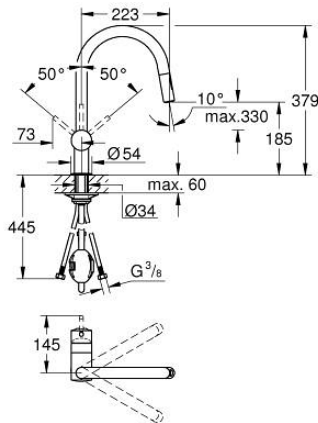

32 321 AL2 MINTA SINGLE-LEVER SINK MIXER 1/2"

PRODUCT DESCRIPTION

- Colour: brushed hard graphite
- C-spout
- GROHE LongLife finish
- GROHE SilkMove 46 mm ceramic cartridge
- Pull-Out spout for greater flexibility
- Easy Docking Function guarantees easy retraction and smooth docking back to the starting position
- Dual Spray - switch between laminar spray and SpeedClean shower jet using diverter
- adjustable flow rate limiter
- swivel tubular spout, swivel area 360°
- integrated non-return valve
- protected against backflow
- flexible connection hoses
- rapid installation system
- maximum flow rate (at 3 bar): 9 l/min