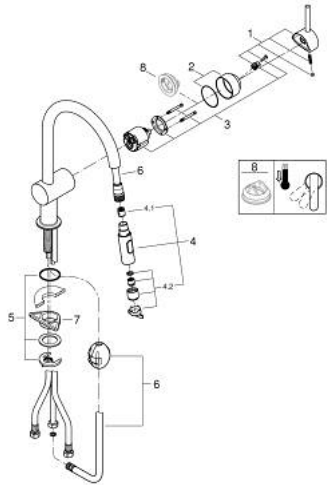

### 32 321 002 MINTA SINGLE-LEVER SINK MIXER 1/2"

#### PRODUCT DESCRIPTION

- Colour: chrome
- C-spout
- GROHE LongLife finish
- GROHE SilkMove 46 mm ceramic cartridge
- Pull-Out spout for greater flexibility
- Dual Spray - switch between laminar spray and SpeedClean shower jet using diverter
- adjustable flow rate limiter
- swivel tubular spout, swivel area 360°
- protected against backflow
- flexible connection hoses
- rapid installation system
- maximum flow rate (at 3 bar): 9 l/min

## 32 321 002 MINTA SINGLE-LEVER SINK MIXER 1/2"

### SPARE PARTS, June 2024 – now

- 1: Lever (Spare part-nr. 46015000)
- 2: Cap (Spare part-nr. 46025000)
- 3: Cartridge (Spare part-nr. 46048000)
- 4: Pull-Out spray (Spare part-nr. 48416000)
- 4.1: Non-return valve (Spare part-nr. 08565000)
- 4.2: Flow straightener (Spare part-nr. 48347000)
- 5: Shank mounting kit (Spare part-nr. 46345000)
- 6: Hose for sink mixer with pull-out dual spray or mousseur (Spare part-nr. 48293000)
- 7: Support plate (Spare part-nr. 05334000)
- 8: Temperature limiter (Spare part-nr. 46375000)