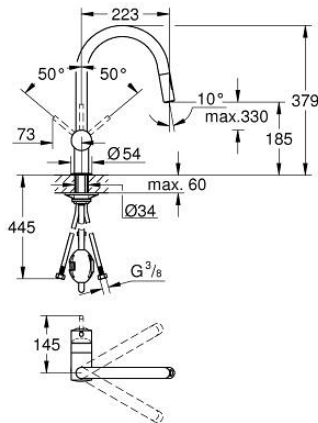

### 32 321 002 MINTA SINGLE-LEVER SINK MIXER 1/2"

#### PRODUCT DESCRIPTION

- Colour: chrome
- C-spout
- GROHE LongLife finish
- GROHE SilkMove 46 mm ceramic cartridge
- Pull-Out spout for greater flexibility
- Dual Spray - switch between laminar spray and SpeedClean shower jet using diverter
- adjustable flow rate limiter
- swivel tubular spout, swivel area 360°
- protected against backflow
- flexible connection hoses
- rapid installation system
- maximum flow rate (at 3 bar): 9 l/min

## 32 321 002 MINTA SINGLE-LEVER SINK MIXER 1/2"

### SPARE PARTS, June 2024 – now

- 1: Lever (Spare part-nr. 46015000)
- 2: Cap (Spare part-nr. 46025000)
- 3: Cartridge (Spare part-nr. 46048000)
- 4: Pull-Out spray (Spare part-nr. 48416000)
- 4.1: Non-return valve (Spare part-nr. 08565000)
- 4.2: Flow straightener (Spare part-nr. 48347000)
- 5: Shank mounting kit (Spare part-nr. 46345000)
- 6: Hose for sink mixer with pull-out dual spray or mousseur (Spare part-nr. 48293000)
- 7: Support plate (Spare part-nr. 05334000)
- 8: Temperature limiter (Spare part-nr. 46375000)