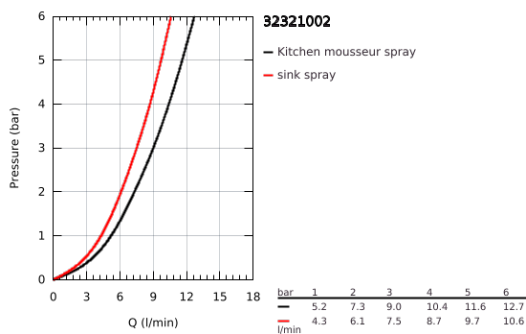

### 32 321 002 MINTA SINGLE-LEVER SINK MIXER 1/2"

#### PRODUCT DESCRIPTION

- Colour: chrome
- C-spout
- GROHE LongLife finish
- GROHE SilkMove 46 mm ceramic cartridge
- Pull-Out spout for greater flexibility
- Dual Spray - switch between laminar spray and SpeedClean shower jet using diverter
- adjustable flow rate limiter
- swivel tubular spout, swivel area 360°
- protected against backflow
- flexible connection hoses
- rapid installation system
- maximum flow rate (at 3 bar): 9 l/min

## 32 321 002 MINTA SINGLE-LEVER SINK MIXER 1/2"