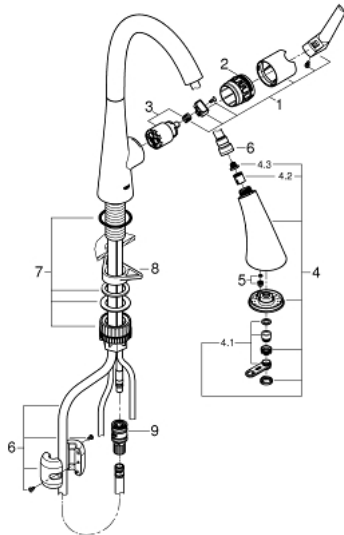

32 294 DC2 ZEDRA SINGLE-LEVER SINK MIXER 1/2"

PRODUCT DESCRIPTION

- Colour: supersteel
- GROHE LongLife finish
- GROHE SilkMove 35 mm ceramic cartridge
- MagneticDocking guarantees easy retraction and smooth docking of the spray head back to the starting position
- Pull-Out spray for greater flexibility
- 3 spray types
- diverter: laminar spray/SpeedClean shower jet/GROHE Blade spray
- stop function - pause button to stop the water flow
- automatic return to laminar spray
- adjustable flow rate limiter
- swivel tubular spout, swivel area 360°
- protected against backflow
- flexible connection hoses
- metal fixation set
- Protected Water Ways no contact of water with lead or nickel inside the tap
- maximum flow rate (at 3 bar): 9 l/min

32 294 DC2 ZEDRA SINGLE-LEVER SINK MIXER 1/2"

SPARE PARTS, July 2017 – now

- 1: Lever (Spare part-nr. 48476DC0)
- 2: Screw ring (Spare part-nr. 48517000)
- 3: Cartridge (Spare part-nr. 46374000)
- 4: Pull-Out spray (Spare part-nr. 48473DC0)
- 4.1: Flow straightener (Spare part-nr. 42622000)
- 4.2: Non-return valve (Spare part-nr. 08565000)
- 4.3: Dirt strainer (Spare part-nr. 0676800M)
- 5: flow rate limiter (Spare part-nr. 48303000)
- 6: Shower hose (Spare part-nr. 48472000)
- 7: Mounting set (Spare part-nr. 48477000)
- 8: Support plate (Spare part-nr. 05334000)
- 9: Quick coupling (Spare part-nr. 46338000)