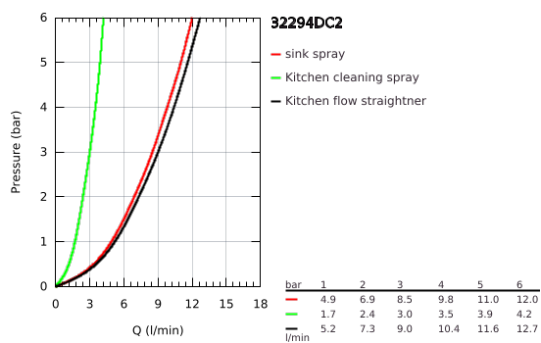

32 294 DC2 ZEDRA SINGLE-LEVER SINK MIXER 1/2"

PRODUCT DESCRIPTION

- Colour: supersteel
- GROHE LongLife finish
- GROHE SilkMove 35 mm ceramic cartridge
- MagneticDocking guarantees easy retraction and smooth docking of the spray head back to the starting position
- Pull-Out spray for greater flexibility
- 3 spray types
- diverter: laminar spray/SpeedClean shower jet/GROHE Blade spray
- stop function - pause button to stop the water flow
- automatic return to laminar spray
- adjustable flow rate limiter
- swivel tubular spout, swivel area 360°
- protected against backflow
- flexible connection hoses
- metal fixation set
- Protected Water Ways no contact of water with lead or nickel inside the tap
- maximum flow rate (at 3 bar): 9 l/min

32 294 DC2 ZEDRA SINGLE-LEVER SINK MIXER 1/2"

SPARE PARTS, July 2017 – now

- 1: Lever (Spare part-nr. 48476DC0)
- 2: Screw ring (Spare part-nr. 48517000)
- 3: Cartridge (Spare part-nr. 46374000)
- 4: Pull-Out spray (Spare part-nr. 48473DC0)
- 4.1: Flow straightener (Spare part-nr. 42622000)
- 4.2: Non-return valve (Spare part-nr. 08565000)
- 4.3: Dirt strainer (Spare part-nr. 0676800M)
- 5: flow rate limiter (Spare part-nr. 48303000)
- 6: Shower hose (Spare part-nr. 48472000)
- 7: Mounting set (Spare part-nr. 48477000)
- 8: Support plate (Spare part-nr. 05334000)
- 9: Quick coupling (Spare part-nr. 46338000)