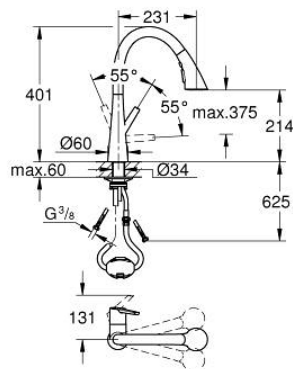

32 294 DC2 ZEDRA SINGLE-LEVER SINK MIXER 1/2"

PRODUCT DESCRIPTION

- Colour: supersteel
- GROHE LongLife finish
- GROHE SilkMove 35 mm ceramic cartridge
- MagneticDocking guarantees easy retraction and smooth docking of the spray head back to the starting position
- Pull-Out spray for greater flexibility
- 3 spray types
- diverter: laminar spray/SpeedClean shower jet/GROHE Blade spray
- stop function - pause button to stop the water flow
- automatic return to laminar spray
- adjustable flow rate limiter
- swivel tubular spout, swivel area 360°
- protected against backflow
- flexible connection hoses
- metal fixation set
- Protected Water Ways no contact of water with lead or nickel inside the tap
- maximum flow rate (at 3 bar): 9 l/min

32 294 DC2 ZEDRA SINGLE-LEVER SINK MIXER 1/2"

SPARE PARTS, July 2017 – now

- 1: Lever (Spare part-nr. 48476DC0)
- 2: Screw ring (Spare part-nr. 48517000)
- 3: Cartridge (Spare part-nr. 46374000)
- 4: Pull-Out spray (Spare part-nr. 48473DC0)
- 4.1: Flow straightener (Spare part-nr. 42622000)
- 4.2: Non-return valve (Spare part-nr. 08565000)
- 4.3: Dirt strainer (Spare part-nr. 0676800M)
- 5: flow rate limiter (Spare part-nr. 48303000)
- 6: Shower hose (Spare part-nr. 48472000)
- 7: Mounting set (Spare part-nr. 48477000)
- 8: Support plate (Spare part-nr. 05334000)
- 9: Quick coupling (Spare part-nr. 46338000)